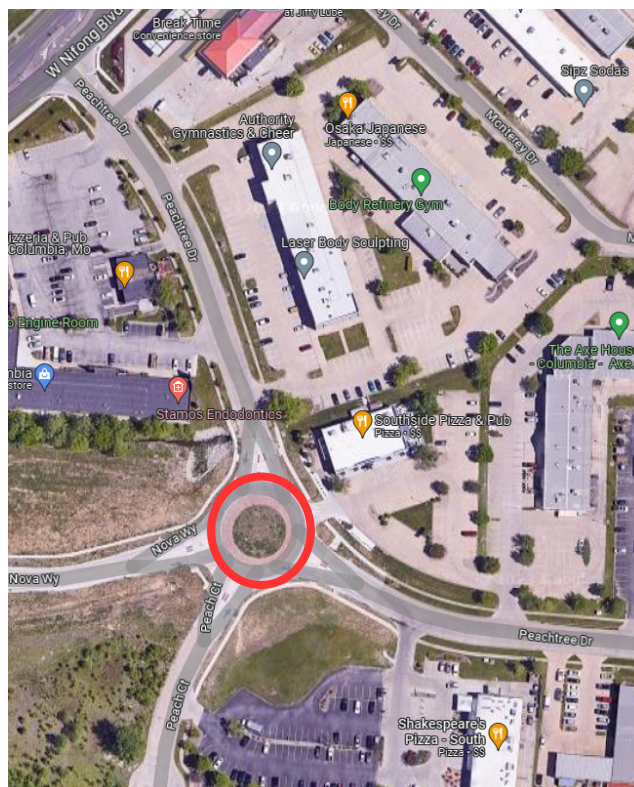

Adopt-A-Spot Beautification

Available Beds

updated April 2024

1. Vandiver and Mexico Gravel Road

- quick coupler - water access
- bed is currently full of grass with 2 small trees, a great blank canvas

2. Nova Roundabout

- no water access
- bed is currently full of grass, nothing has been planted since construction of the RAB

3. Airport Entrance

- no water access
- new Adopt-A-Spot location with great visibility to those coming and going to the airport as the location is around the entrance sign just off Airport Dr