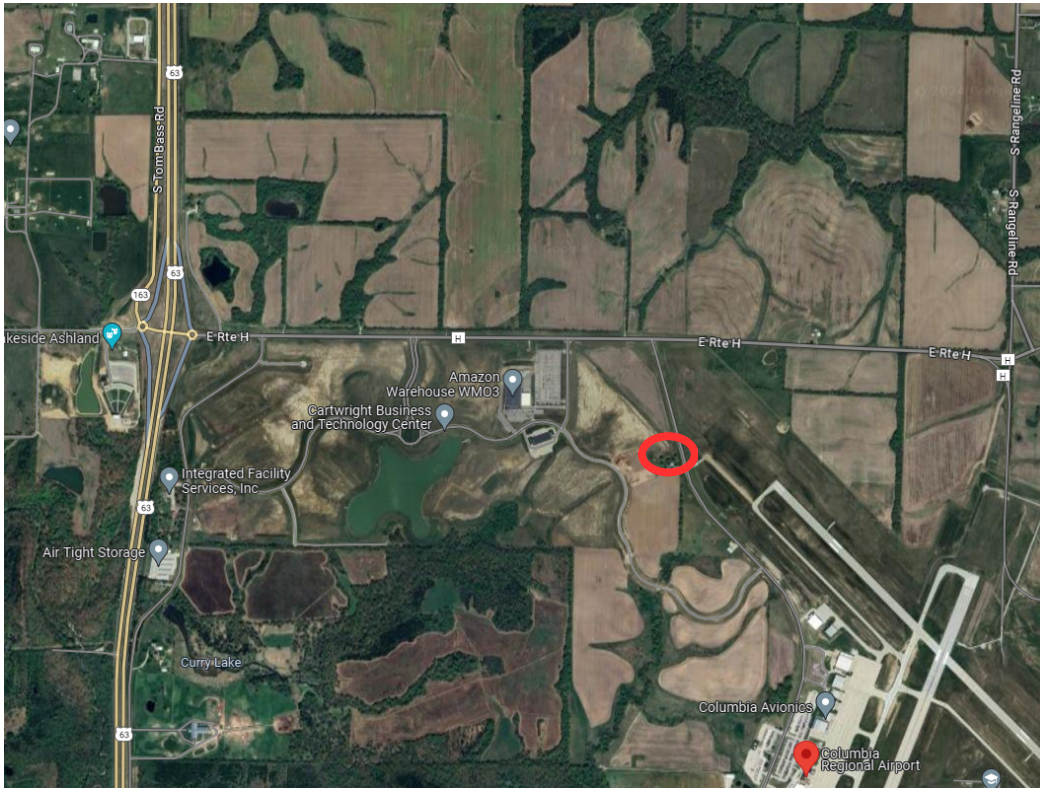

Adopt-A-Spot Beautification

Available Beds

updated April 2024

1. Vandiver and Mexico Gravel Road

- quick coupler - water access
- bed is currently full of grass with 2 small trees, a great blank canvas

2. Nova Roundabout

- no water access
- bed is currently full of grass, nothing has been planted since construction of the RAB

3. Airport Entrance

- no water access
- new Adopt-A-Spot location with great visibility to those coming and going to the airport as the location is around the entrance sign just off Airport Dr