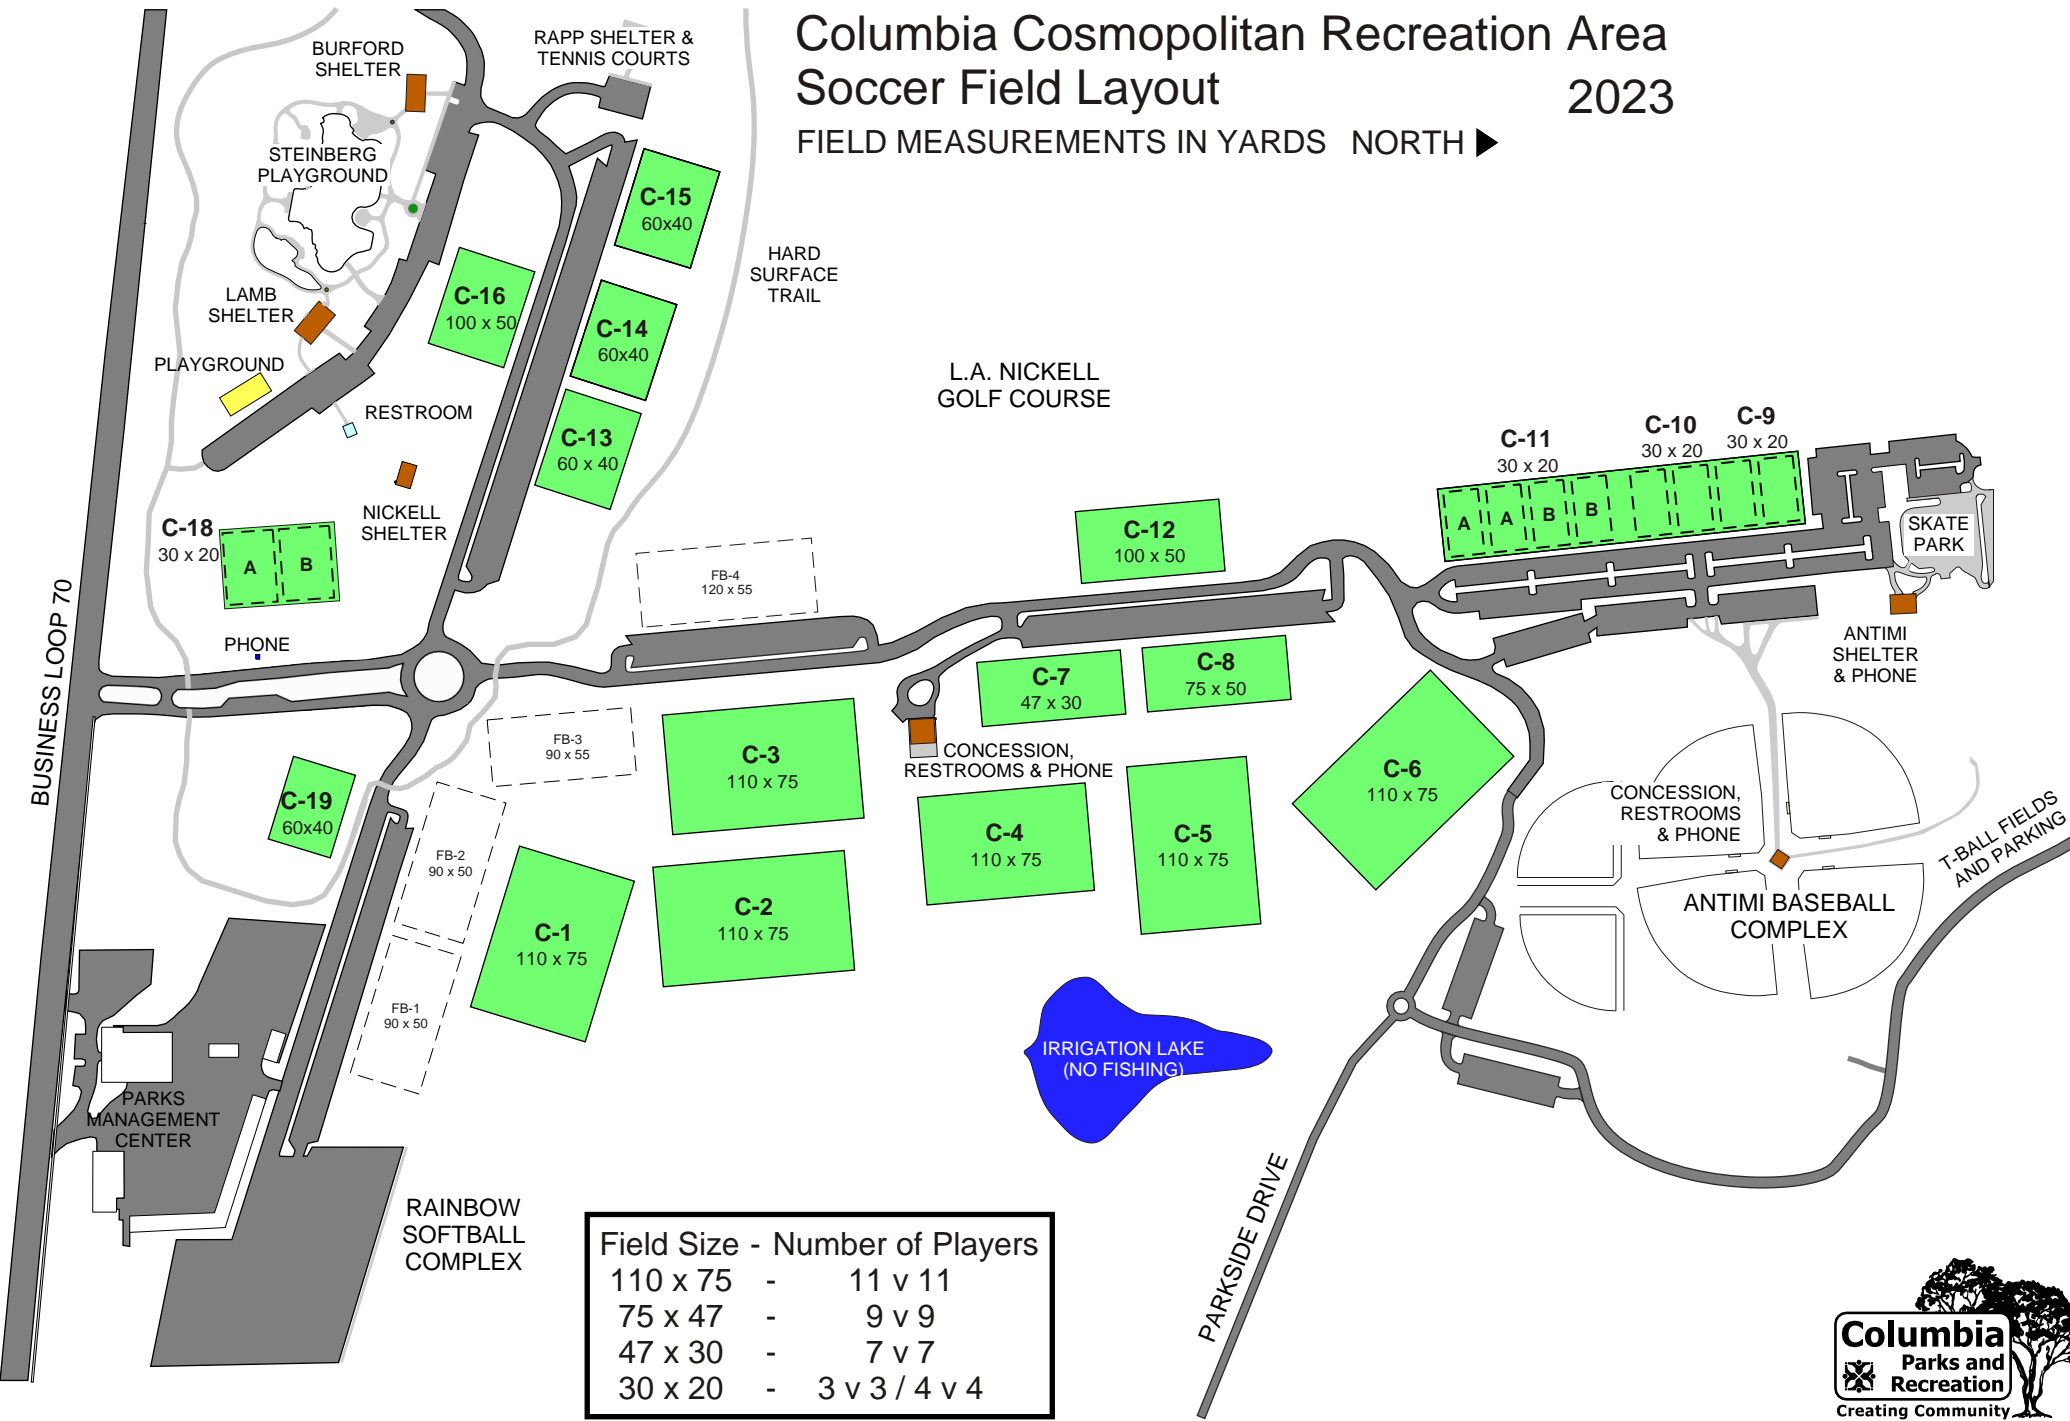

Columbia Cosmopolitan Recreation Area Soccer Field Layout 2023

FIELD MEASUREMENTS IN YARDS NORTH ►

Field Size - Number of Players	
110 x 75	- 11 v 11
75 x 47	- 9 v 9
47 x 30	- 7 v 7
30 x 20	- 3 v 3 / 4 v 4