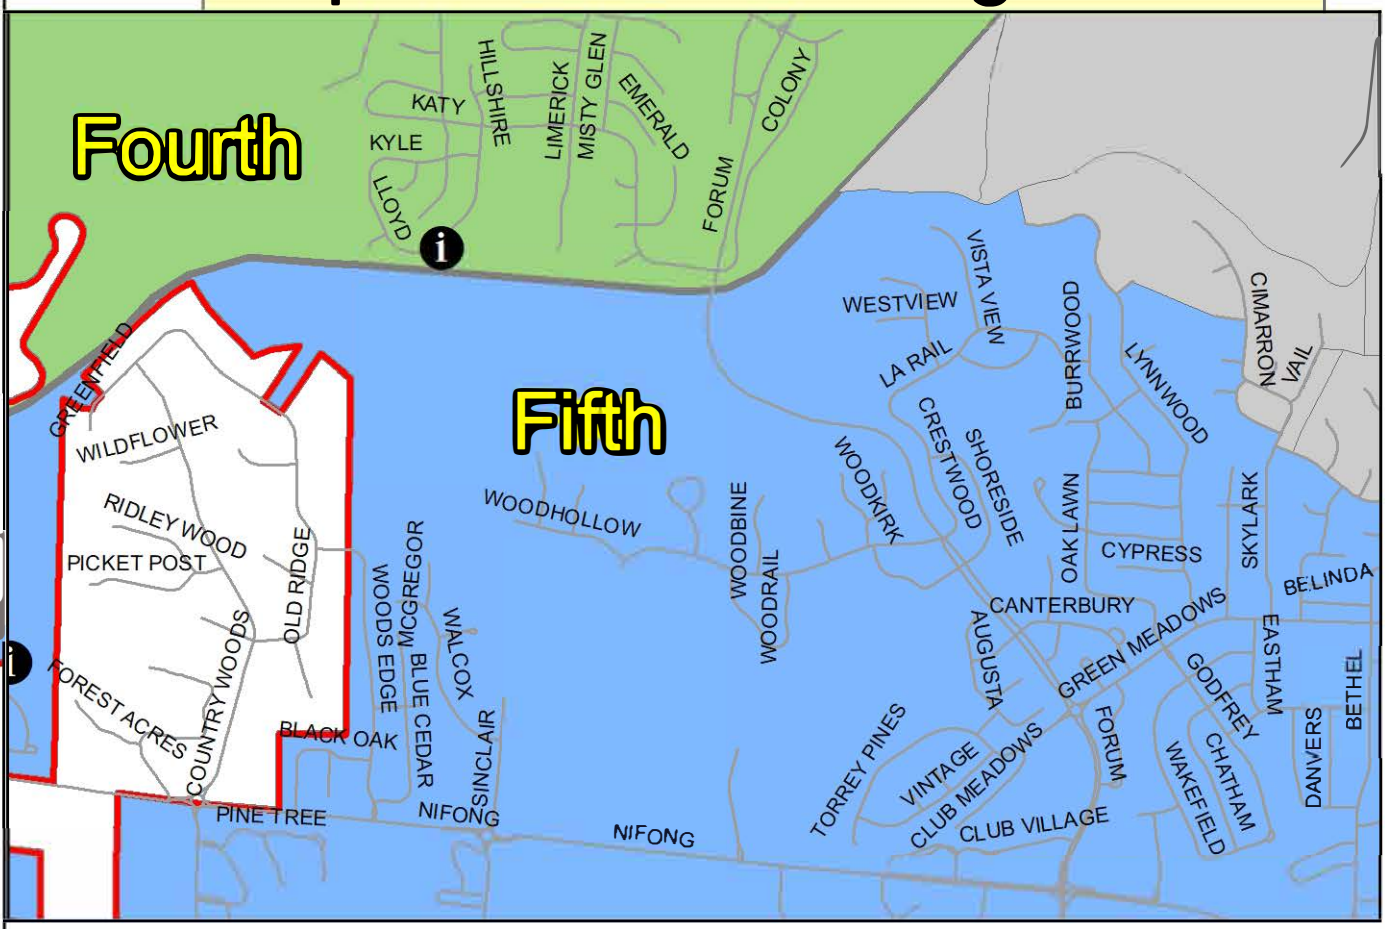

Trial B - 2020 Census Ward Reapportionment

Ward 1 to Ward 2
Population Exchange: 1125

Ward 5 to Ward 4
Population Exchange: 1135

Ward 6 to Ward 4
Population Exchange: 698

Legend

- Councilmember and Mayor Locations
- Trial B - Ward 1 to Ward 2
- Trial B - Ward 5 to Ward 4
- Trial B - Ward 6 to Ward 4
- Columbia City Limits
- First Ward
- Second Ward
- Third Ward
- Fourth Ward
- Fifth Ward
- Sixth Ward