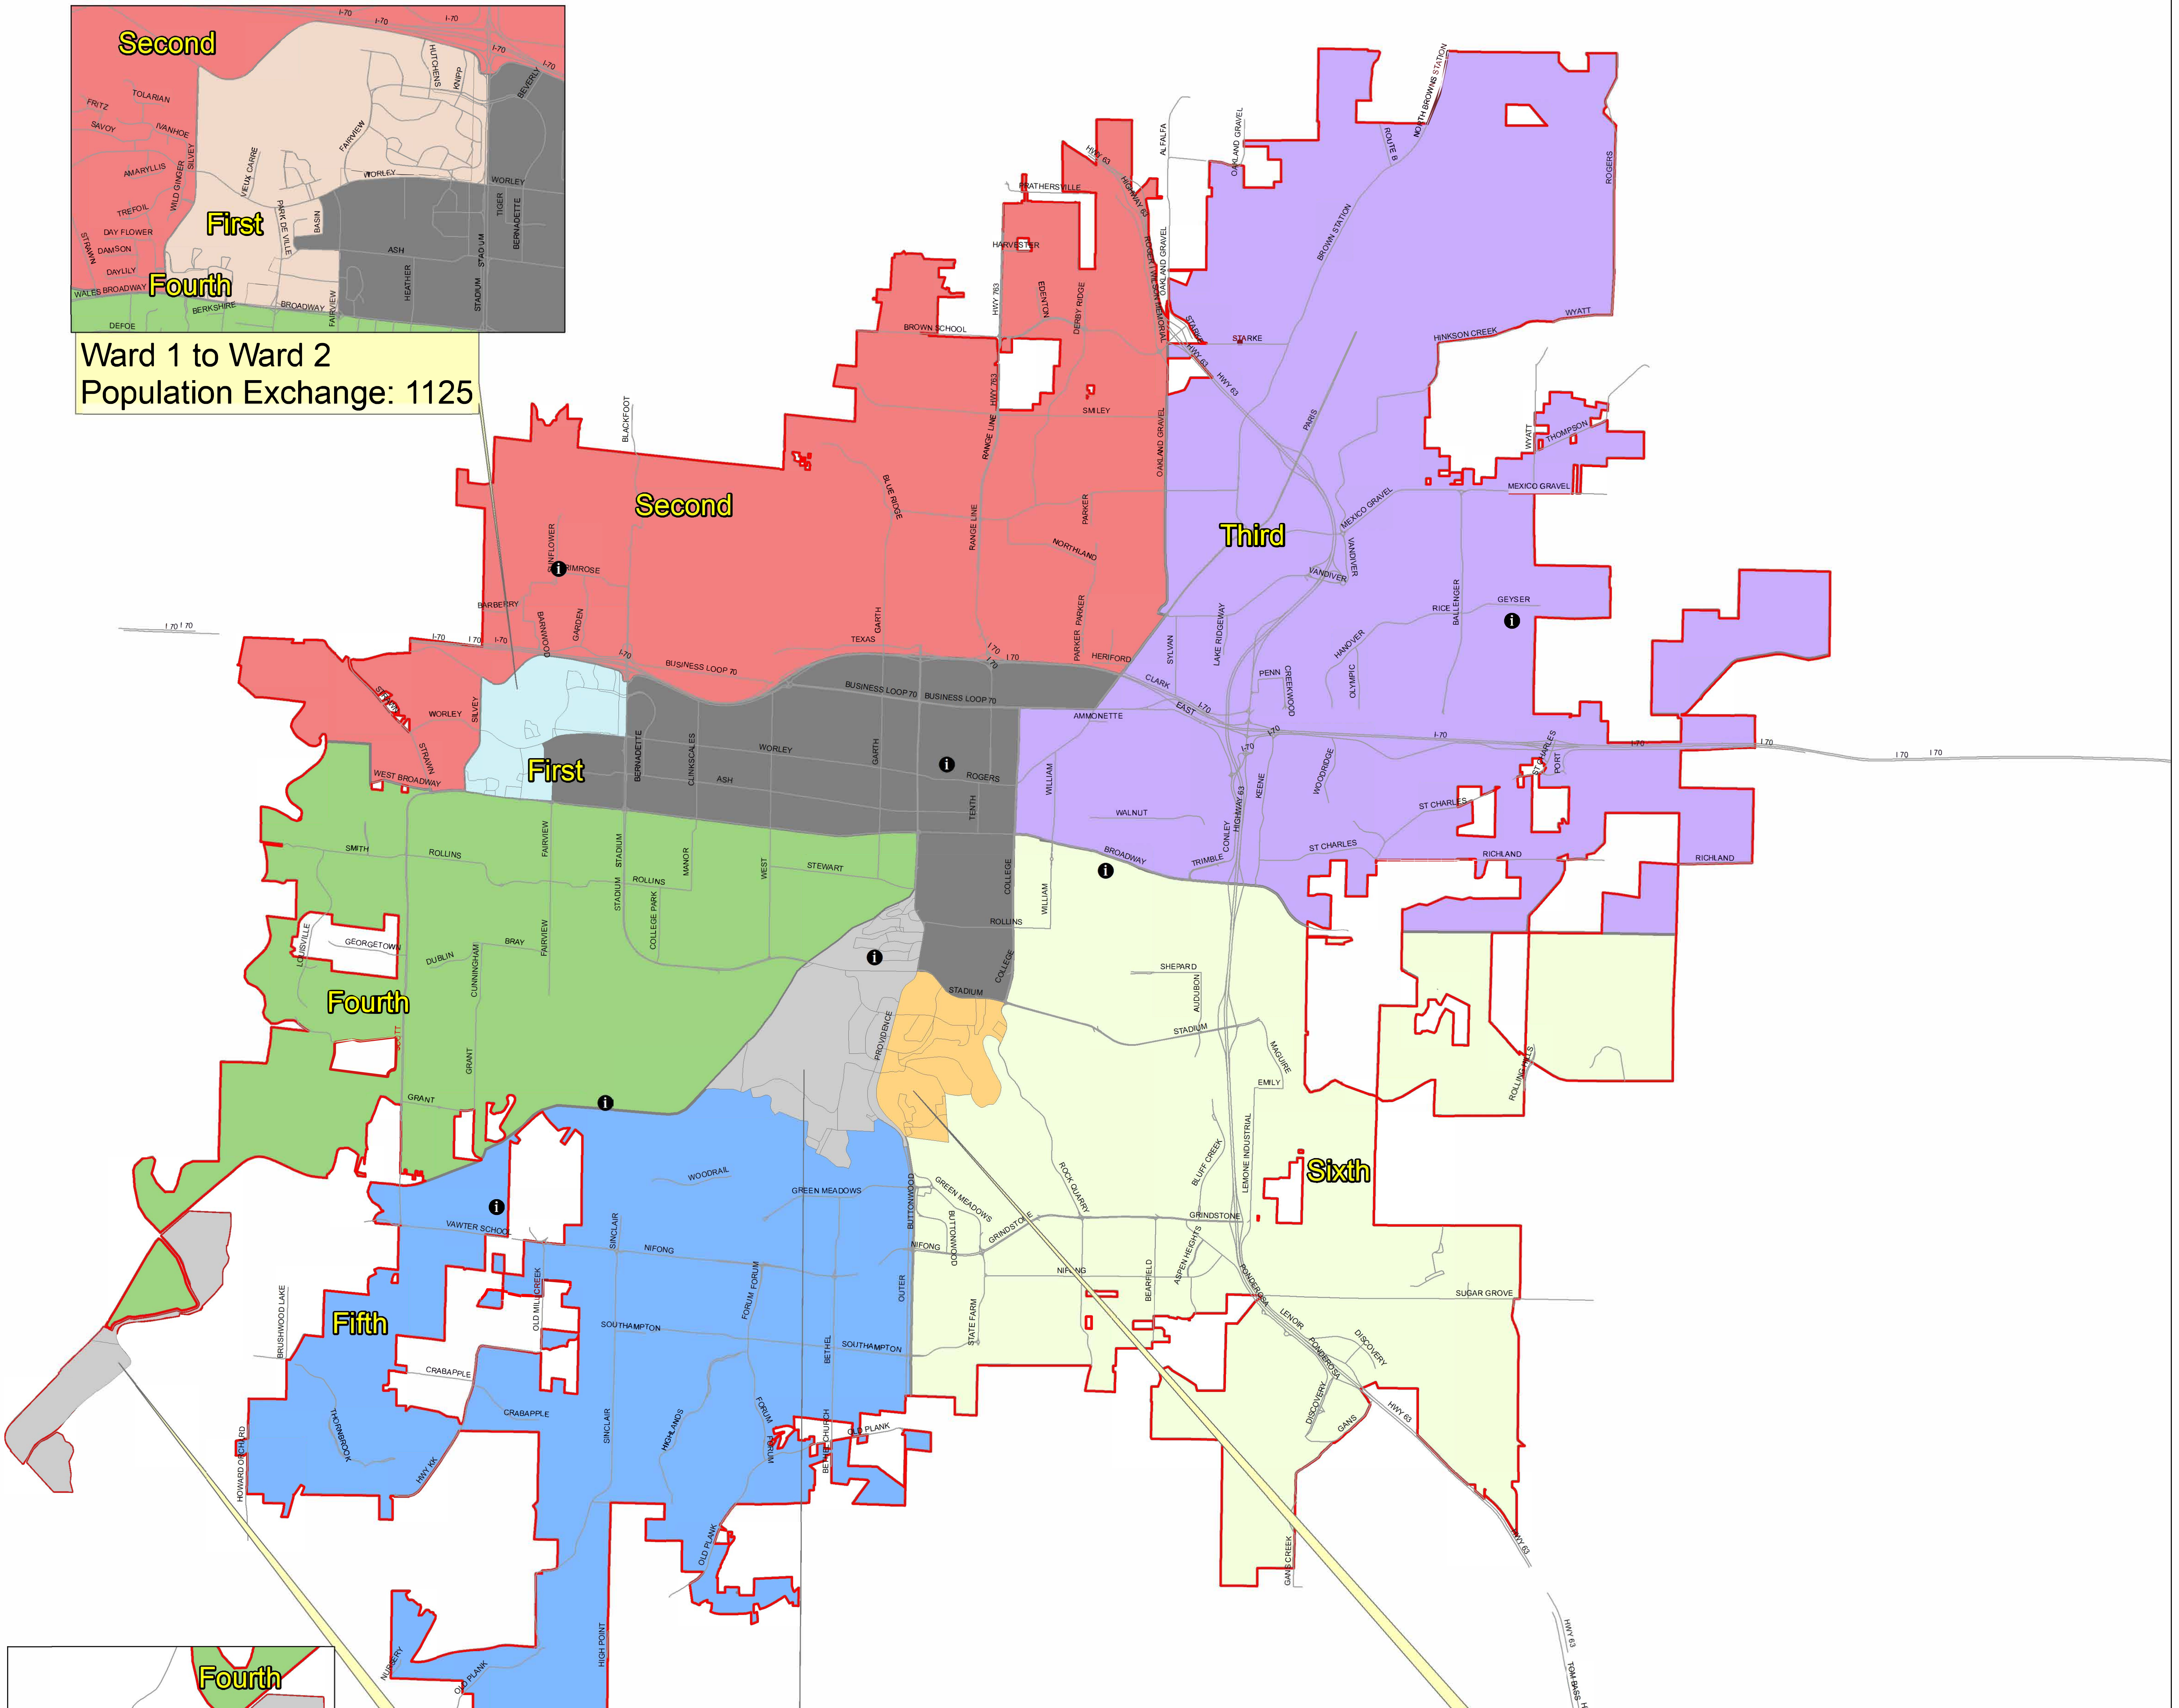

Trial B - 2020 Census Ward Reapportionment

Ward 1 to Ward 2
Population Exchange: 1125

Ward 5 to Ward 4
Population Exchange: 1135

Ward 6 to Ward 4
Population Exchange: 698

Legend

- Councilmember and Mayor Locations
- Trial B - Ward 1 to Ward 2
- Trial B - Ward 5 to Ward 4
- Trial B - Ward 6 to Ward 4
- Columbia City Limits
- First Ward
- Second Ward
- Third Ward
- Fourth Ward
- Fifth Ward
- Sixth Ward