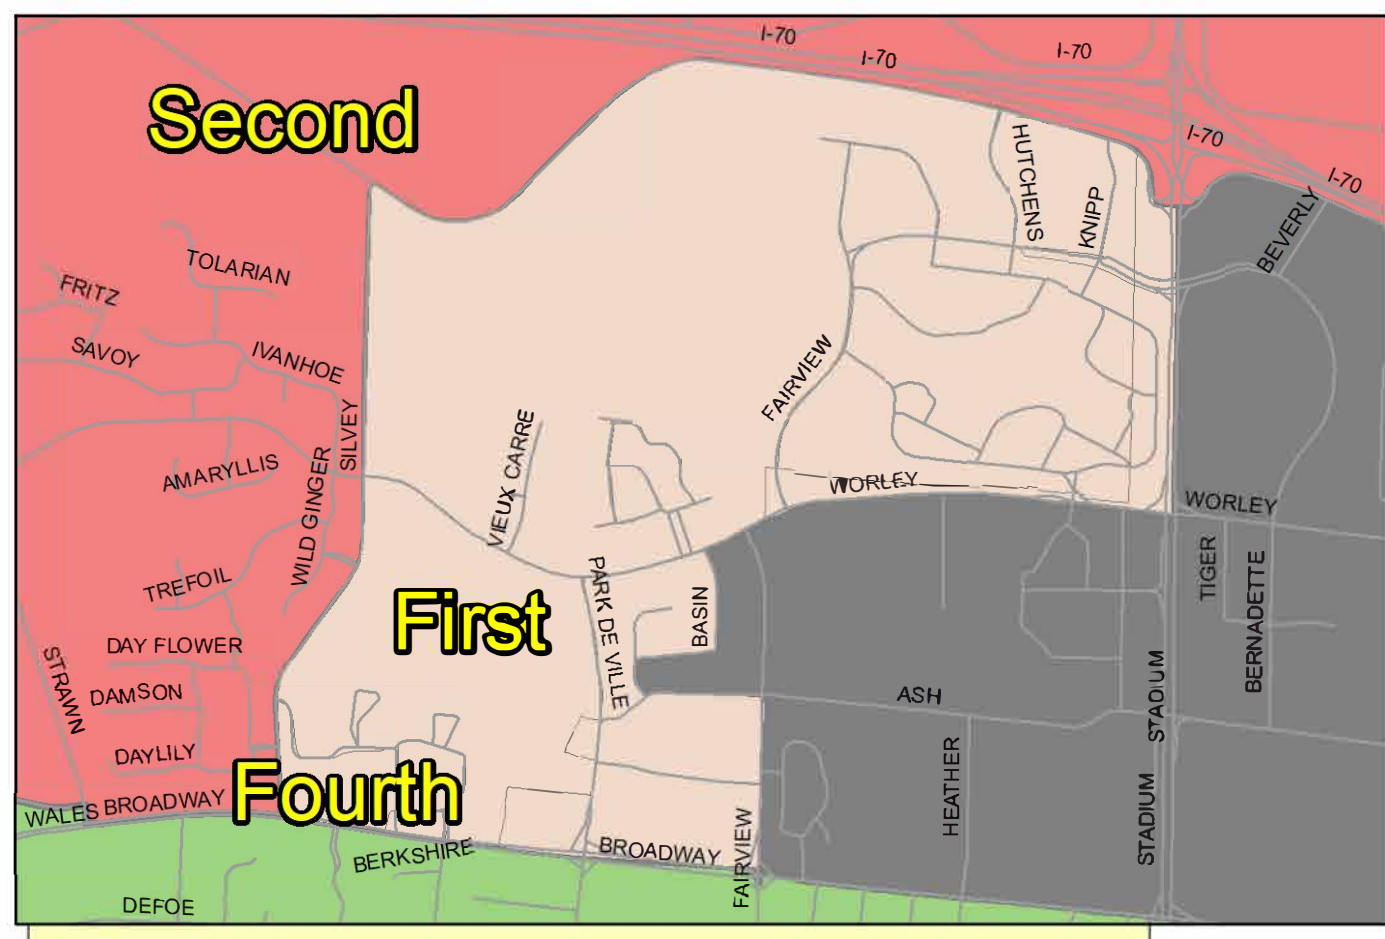

Trial B - 2020 Census Ward Reapportionment

Ward 1 to Ward 2
Population Exchange: 1125

Ward 5 to Ward 4
Population Exchange: 1135

Ward 6 to Ward 4
Population Exchange: 698

Legend

- Councilmember and Mayor Locations
- Trial B - Ward 1 to Ward 2
- Trial B - Ward 5 to Ward 4
- Trial B - Ward 6 to Ward 4
- Columbia City Limits
- First Ward
- Second Ward
- Third Ward
- Fourth Ward
- Fifth Ward
- Sixth Ward