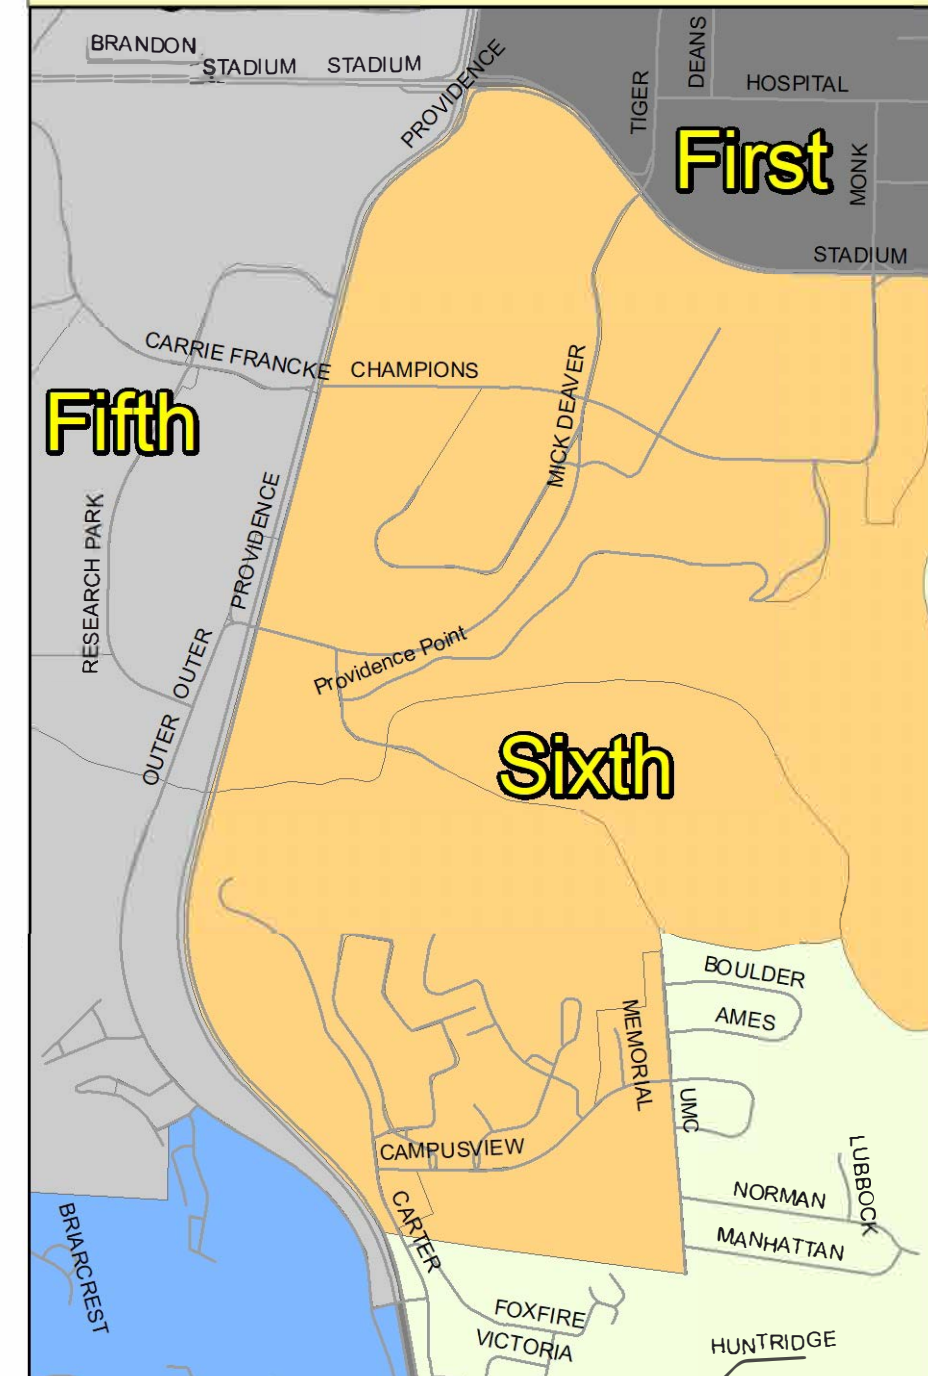

Trial B - 2020 Census Ward Reapportionment

Ward 1 to Ward 2
Population Exchange: 1125

Ward 5 to Ward 4
Population Exchange: 1135

Ward 6 to Ward 4
Population Exchange: 698

Legend

- Councilmember and Mayor Locations
- Trial B - Ward 1 to Ward 2
- Trial B - Ward 5 to Ward 4
- Trial B - Ward 6 to Ward 4
- Columbia City Limits
- First Ward
- Second Ward
- Third Ward
- Fourth Ward
- Fifth Ward
- Sixth Ward