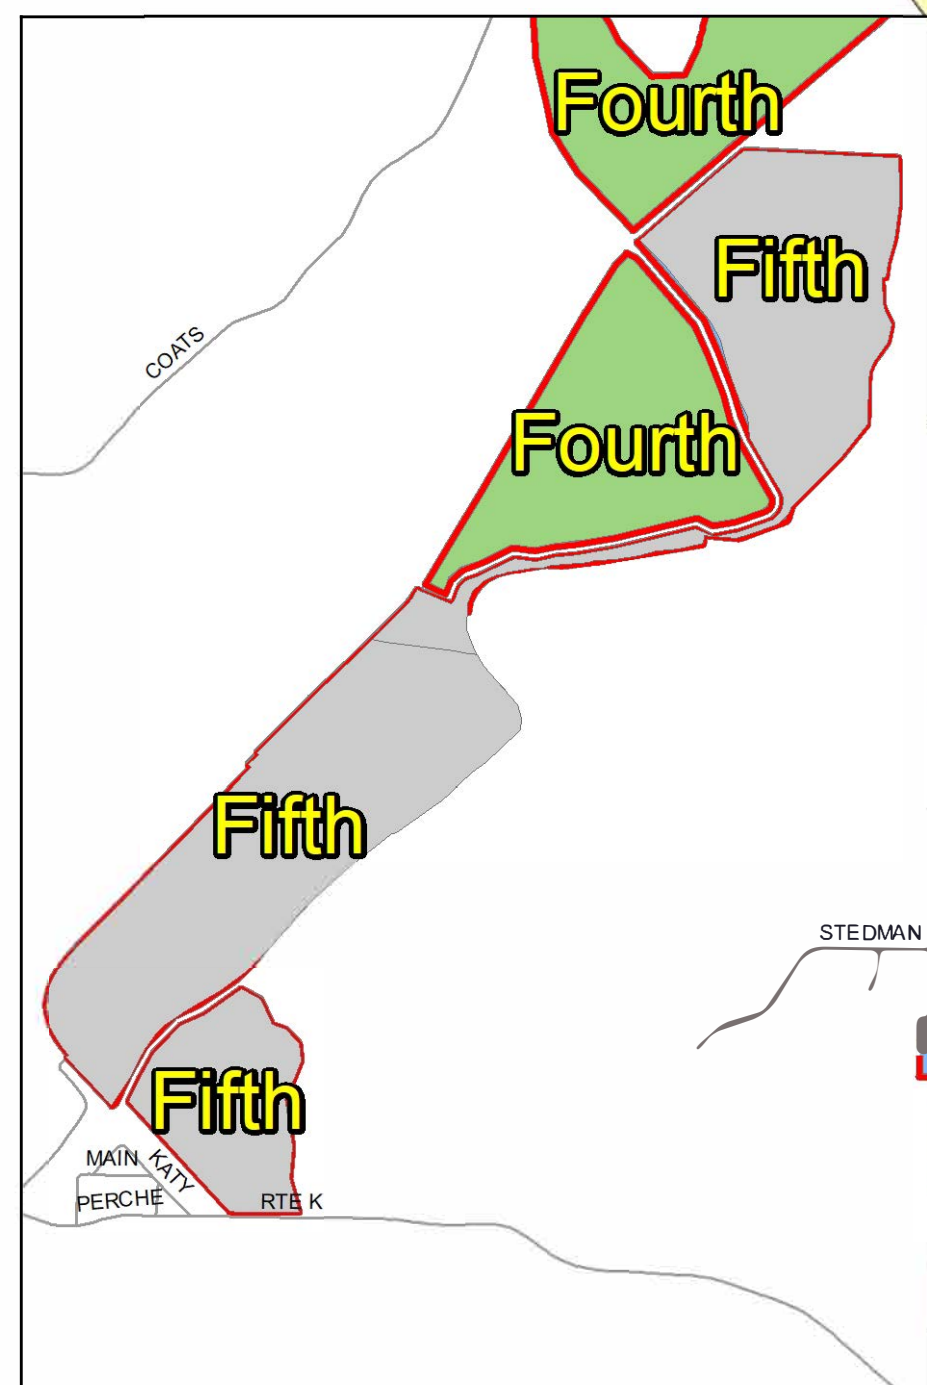

Trial B - 2020 Census Ward Reapportionment

Ward 1 to Ward 2
Population Exchange: 1125

Ward 5 to Ward 4
Population Exchange: 1135

Ward 6 to Ward 4
Population Exchange: 698

Legend

- Councilmember and Mayor Locations
- Trial B - Ward 1 to Ward 2
- Trial B - Ward 5 to Ward 4
- Trial B - Ward 6 to Ward 4
- Columbia City Limits
- First Ward
- Second Ward
- Third Ward
- Fourth Ward
- Fifth Ward
- Sixth Ward