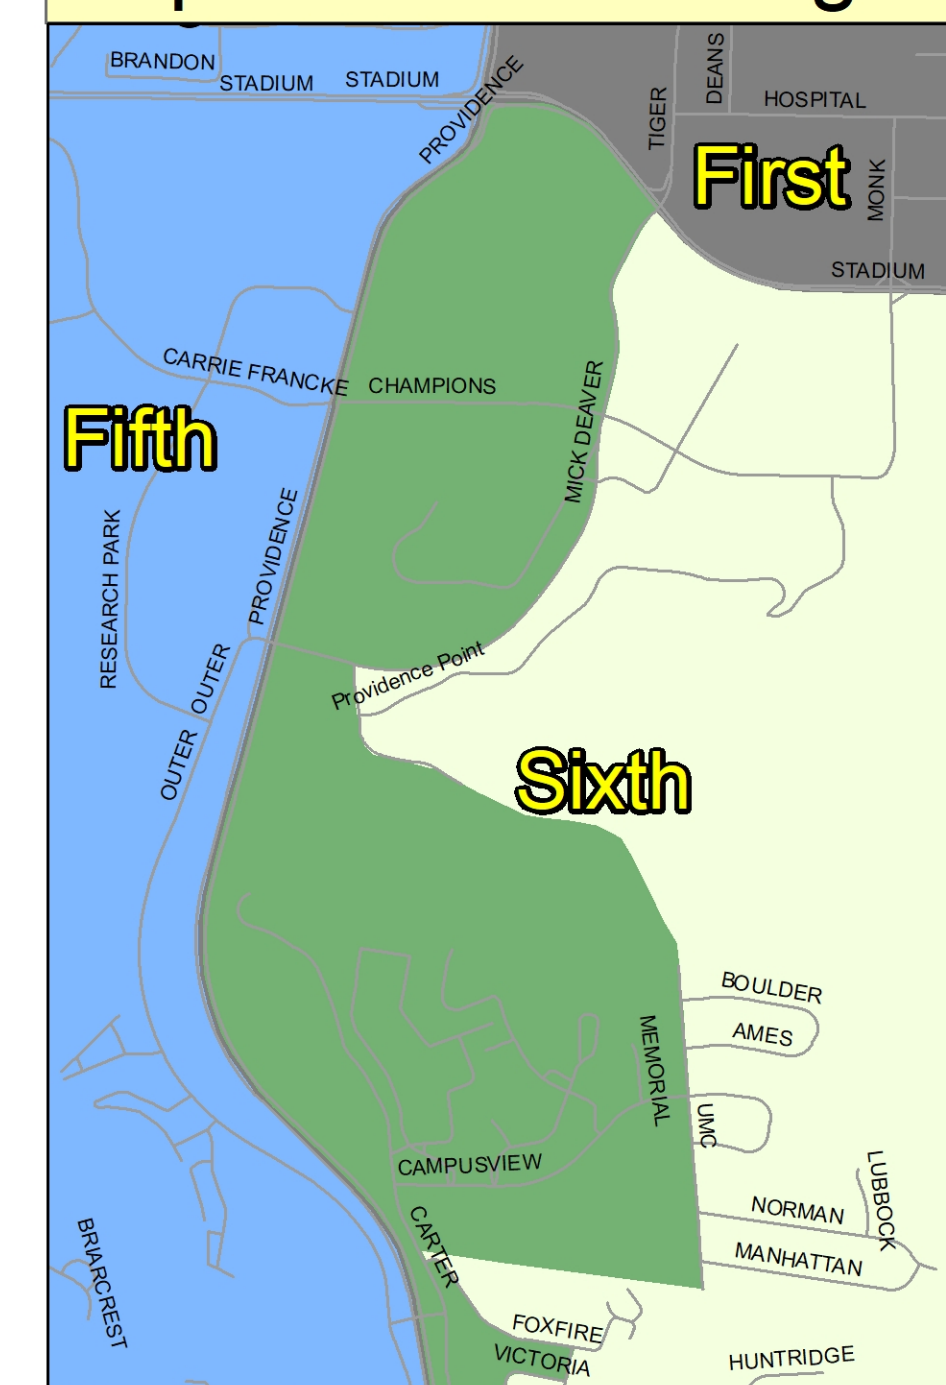

Trial A - 2020 Census Ward Reapportionment

Ward 1 to Ward 2
Population Exchange: 1125

Ward 5 to Ward 4
Population Exchange: 1853

Ward 6 to Ward 5
Population Exchange: 695

Legend

- Councilmember and Mayor Locations
- Trial A - Ward 1 to Ward 2
- Trial A - Ward 5 to Ward 4
- Trial A - Ward 6 to Ward 5
- Columbia City Limits
- First Ward
- Second Ward
- Third Ward
- Fourth Ward
- Fifth Ward
- Sixth Ward