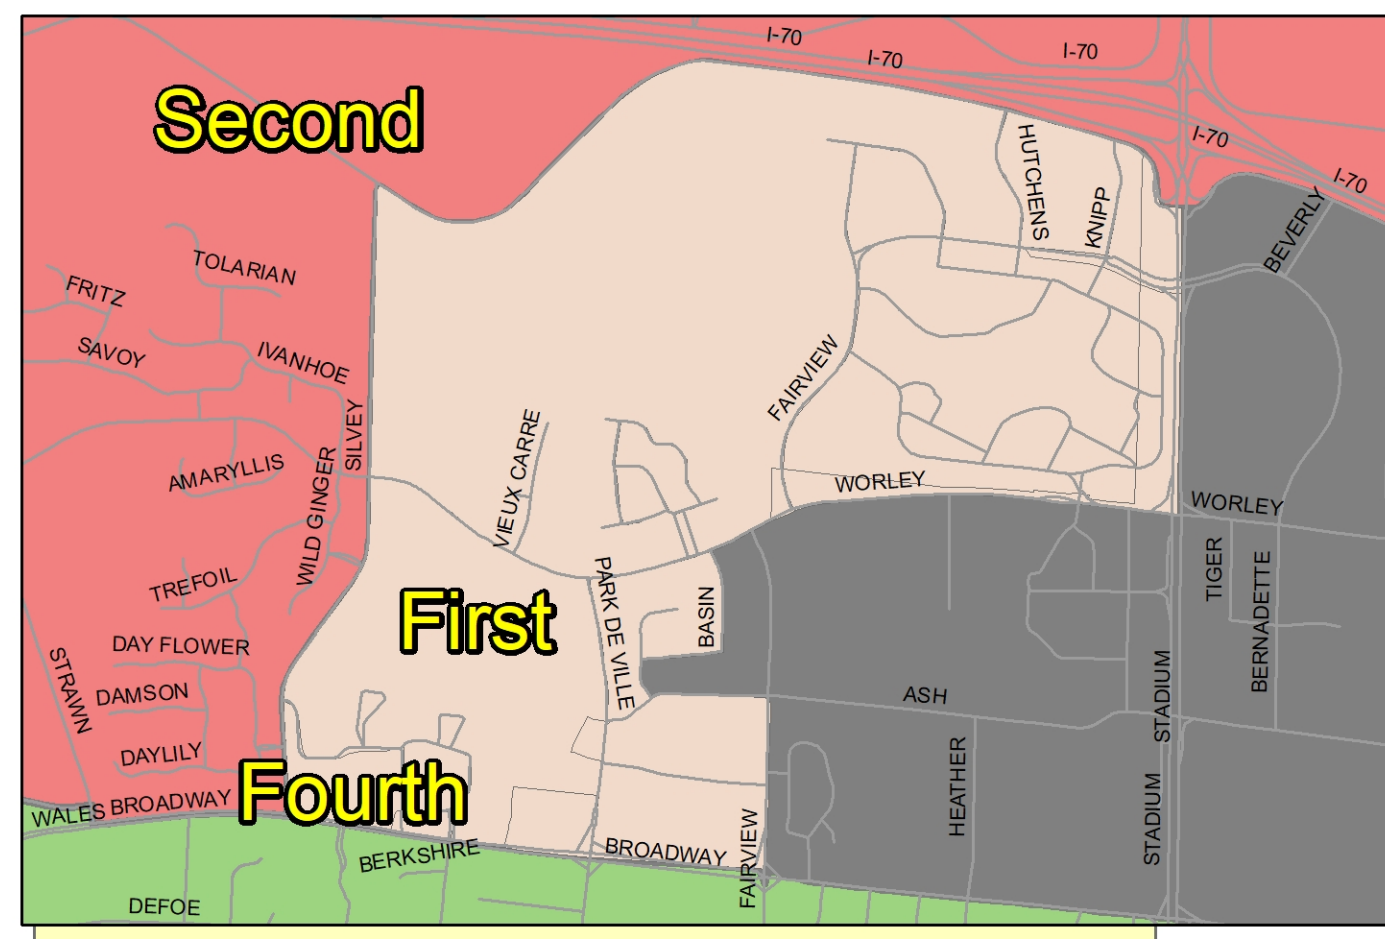

Trial A - 2020 Census Ward Reapportionment

Ward 1 to Ward 2
Population Exchange: 1125

Ward 5 to Ward 4
Population Exchange: 1853

Ward 6 to Ward 5
Population Exchange: 695

Legend

- Councilmember and Mayor Locations
- Trial A - Ward 1 to Ward 2
- Trial A - Ward 5 to Ward 4
- Trial A - Ward 6 to Ward 5
- Columbia City Limits
- First Ward
- Second Ward
- Third Ward
- Fourth Ward
- Fifth Ward
- Sixth Ward