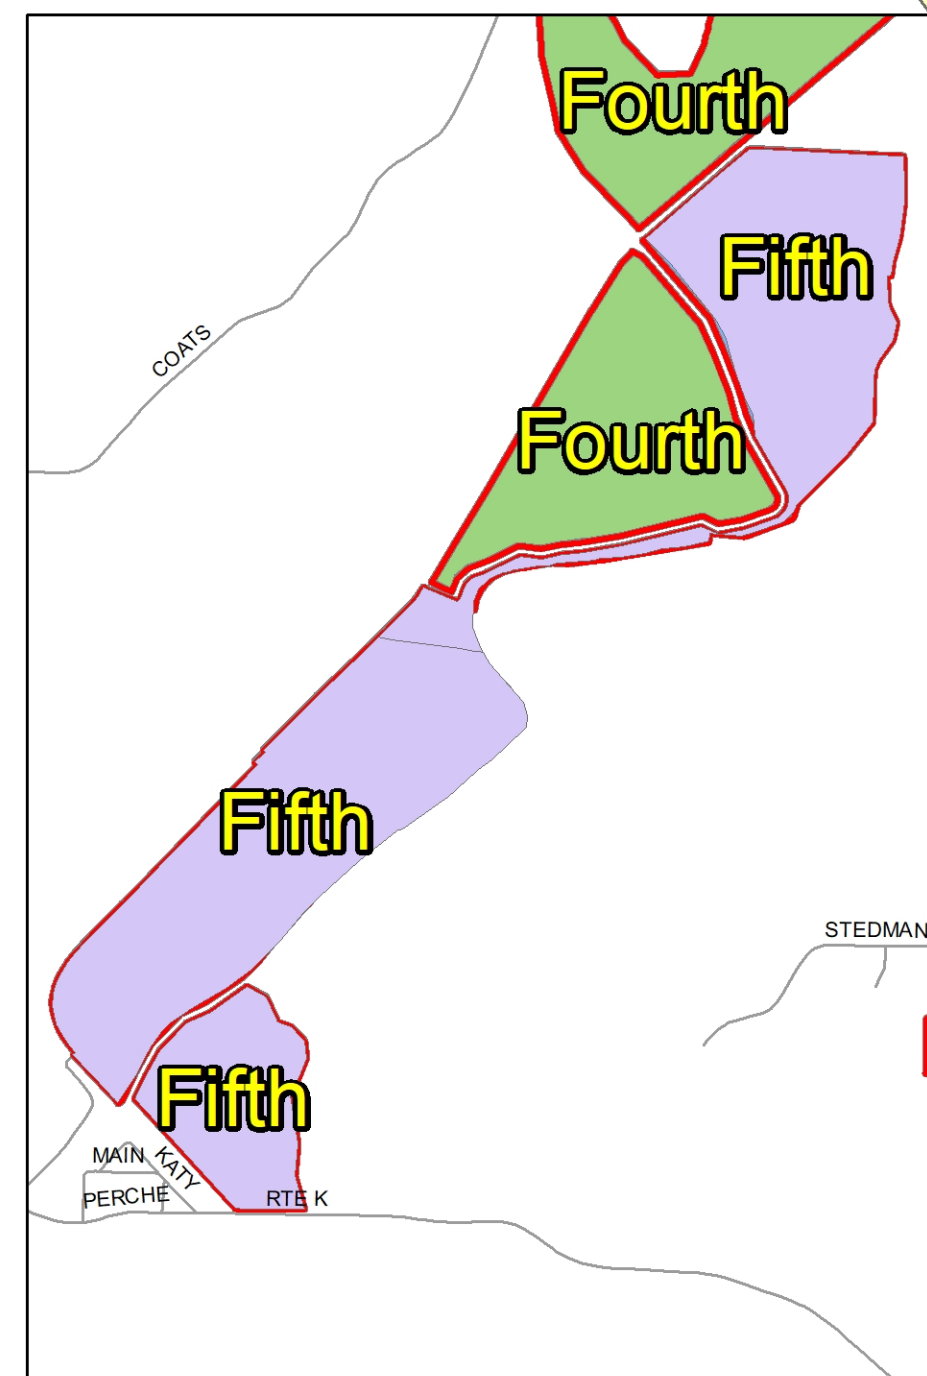

Trial A - 2020 Census Ward Reapportionment

Ward 1 to Ward 2
Population Exchange: 1125

Ward 5 to Ward 4
Population Exchange: 1853

Ward 6 to Ward 5
Population Exchange: 695

Legend

- Councilmember and Mayor Locations
- Trial A - Ward 1 to Ward 2
- Trial A - Ward 5 to Ward 4
- Trial A - Ward 6 to Ward 5
- Columbia City Limits
- First Ward
- Second Ward
- Third Ward
- Fourth Ward
- Fifth Ward
- Sixth Ward