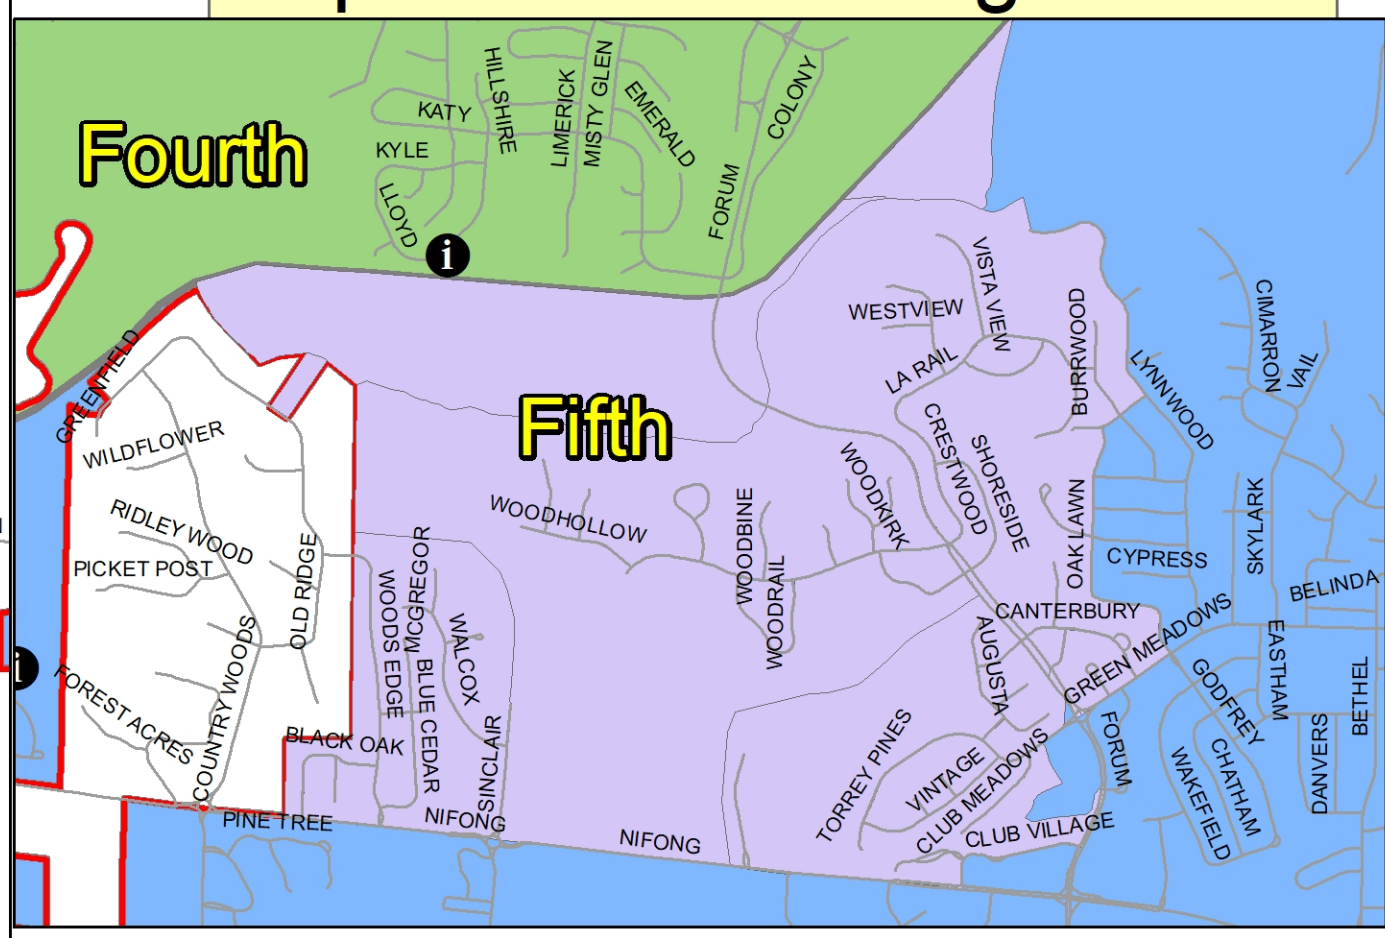

Trial A - 2020 Census Ward Reapportionment

Ward 1 to Ward 2
Population Exchange: 1125

Ward 5 to Ward 4
Population Exchange: 1853

Ward 6 to Ward 5
Population Exchange: 695

Legend

- Councilmember and Mayor Locations
- Trial A - Ward 1 to Ward 2
- Trial A - Ward 5 to Ward 4
- Trial A - Ward 6 to Ward 5
- Columbia City Limits
- First Ward
- Second Ward
- Third Ward
- Fourth Ward
- Fifth Ward
- Sixth Ward