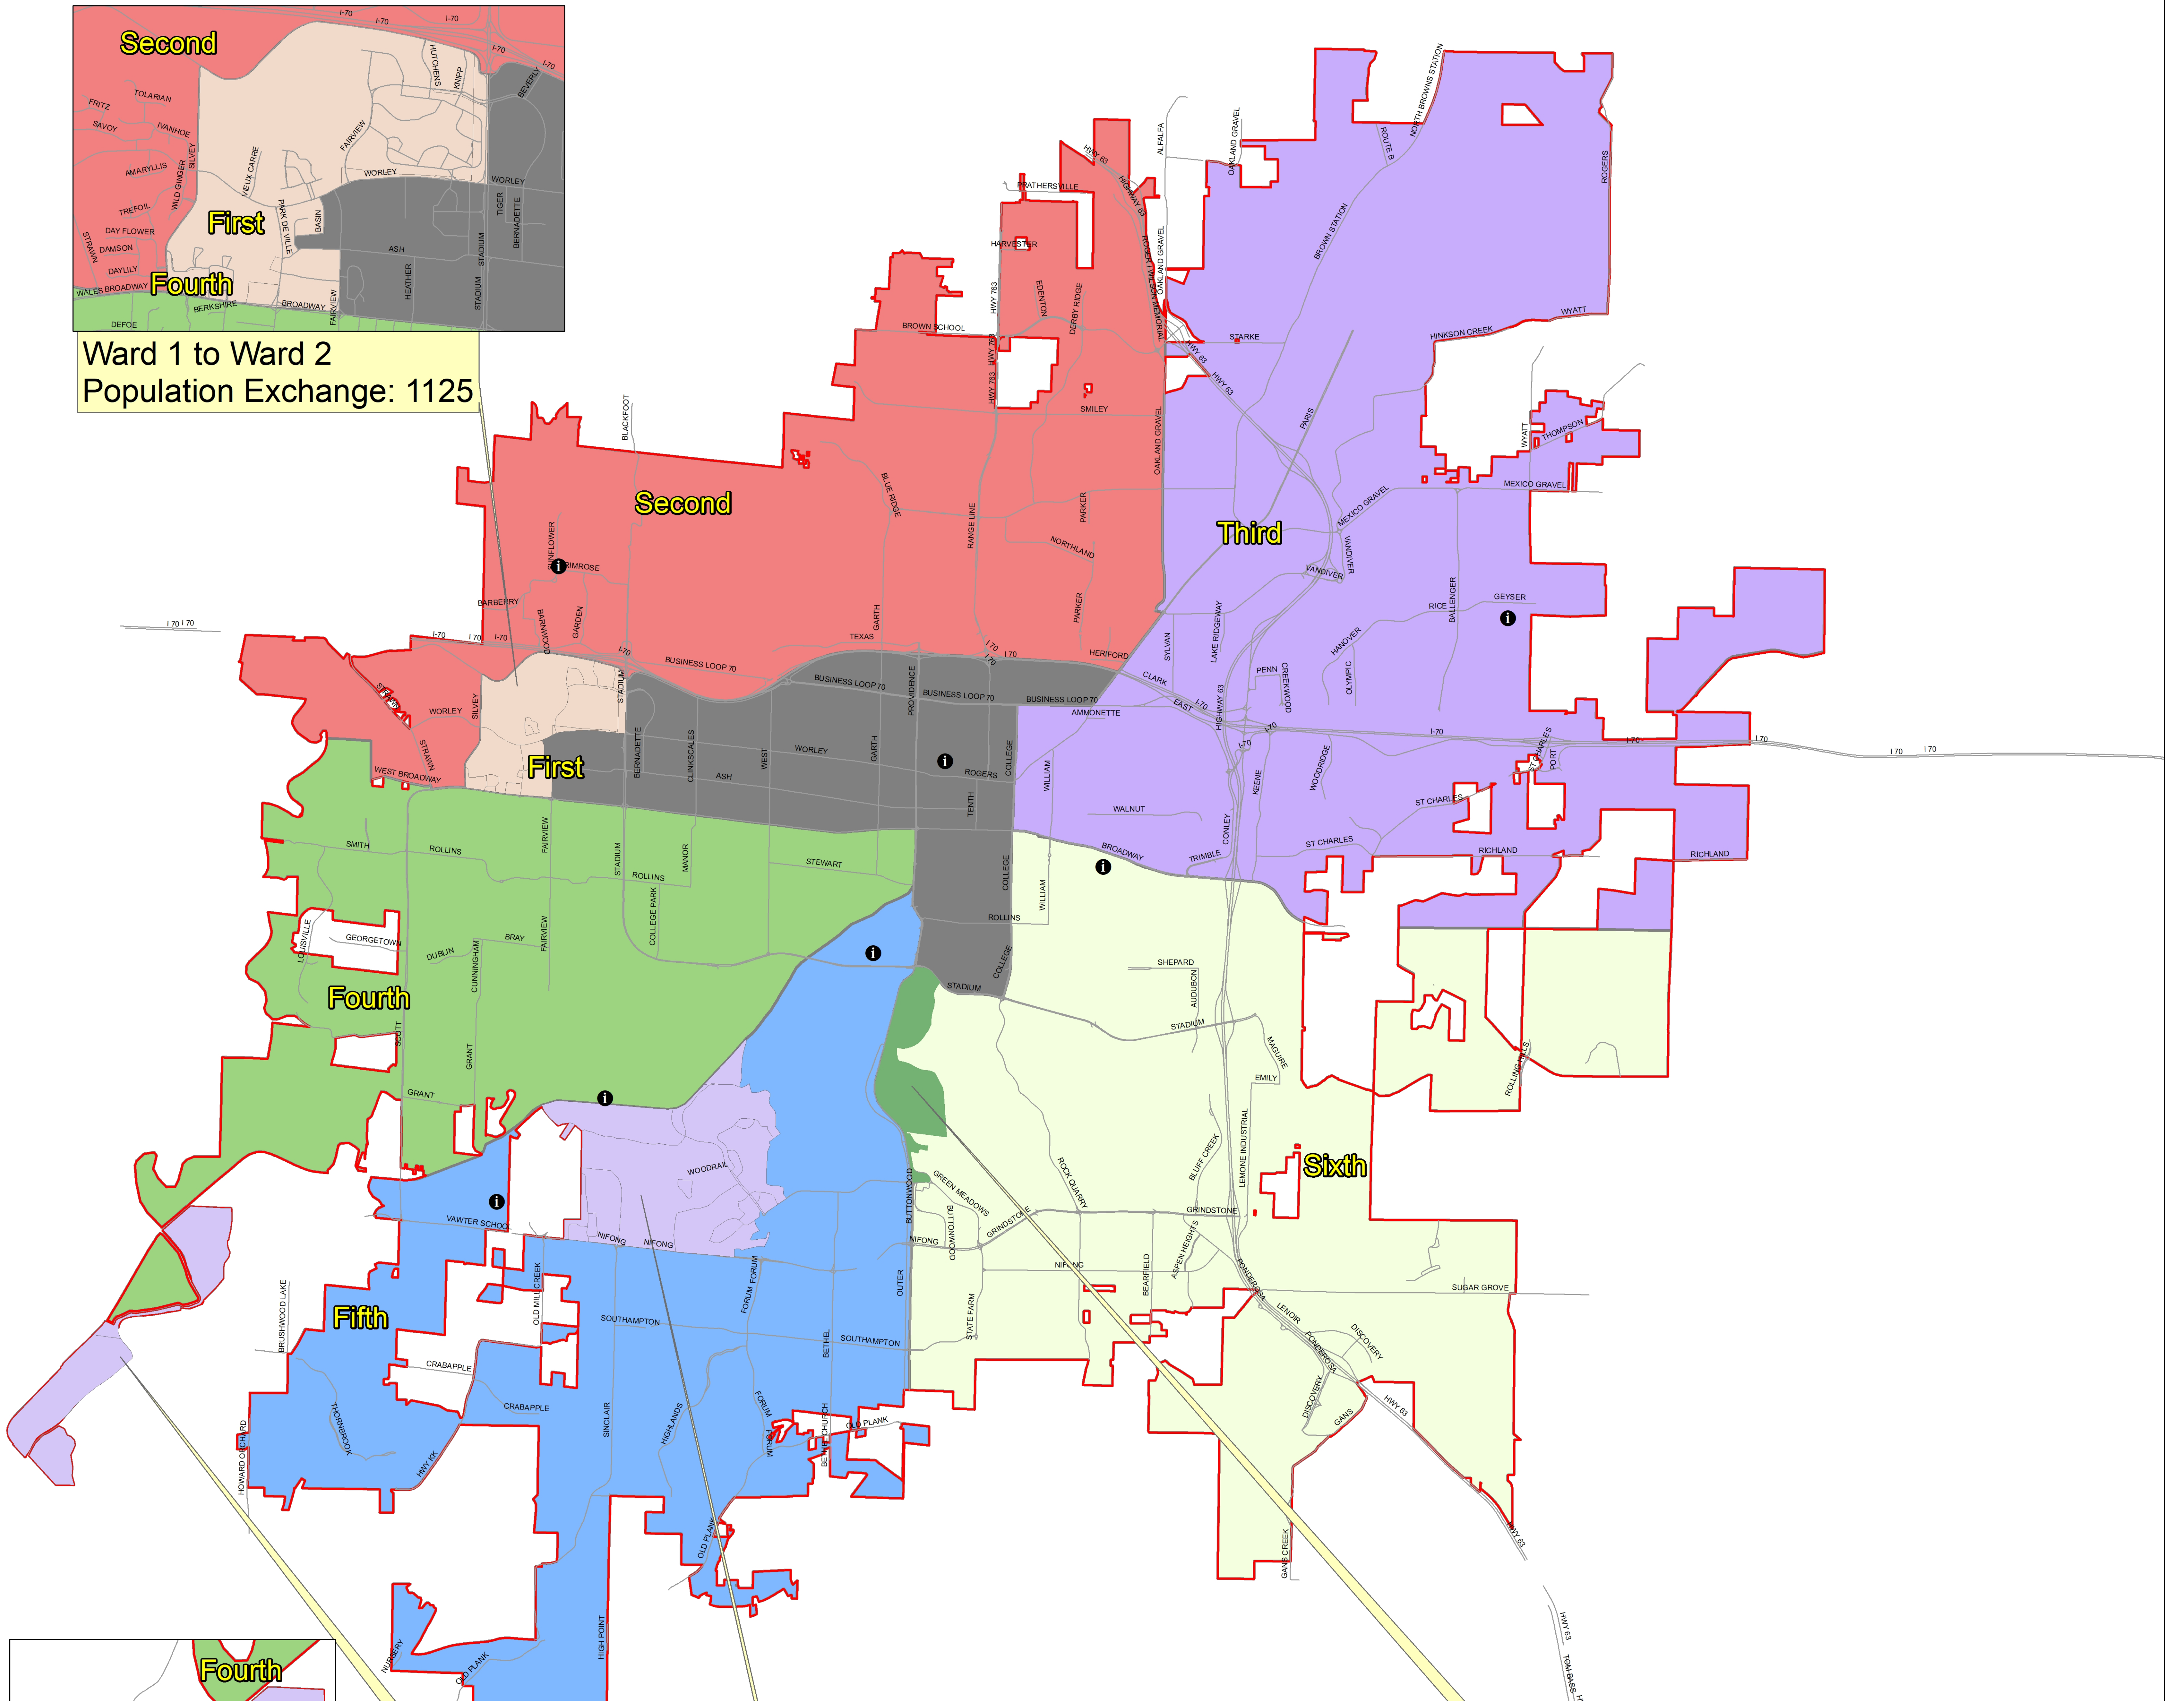

Trial A - 2020 Census Ward Reapportionment

Ward 1 to Ward 2
Population Exchange: 1125

Ward 5 to Ward 4
Population Exchange: 1853

Ward 6 to Ward 5
Population Exchange: 695

Legend

- Councilmember and Mayor Locations
- Trial A - Ward 1 to Ward 2
- Trial A - Ward 5 to Ward 4
- Trial A - Ward 6 to Ward 5
- Columbia City Limits
- First Ward
- Second Ward
- Third Ward
- Fourth Ward
- Fifth Ward
- Sixth Ward