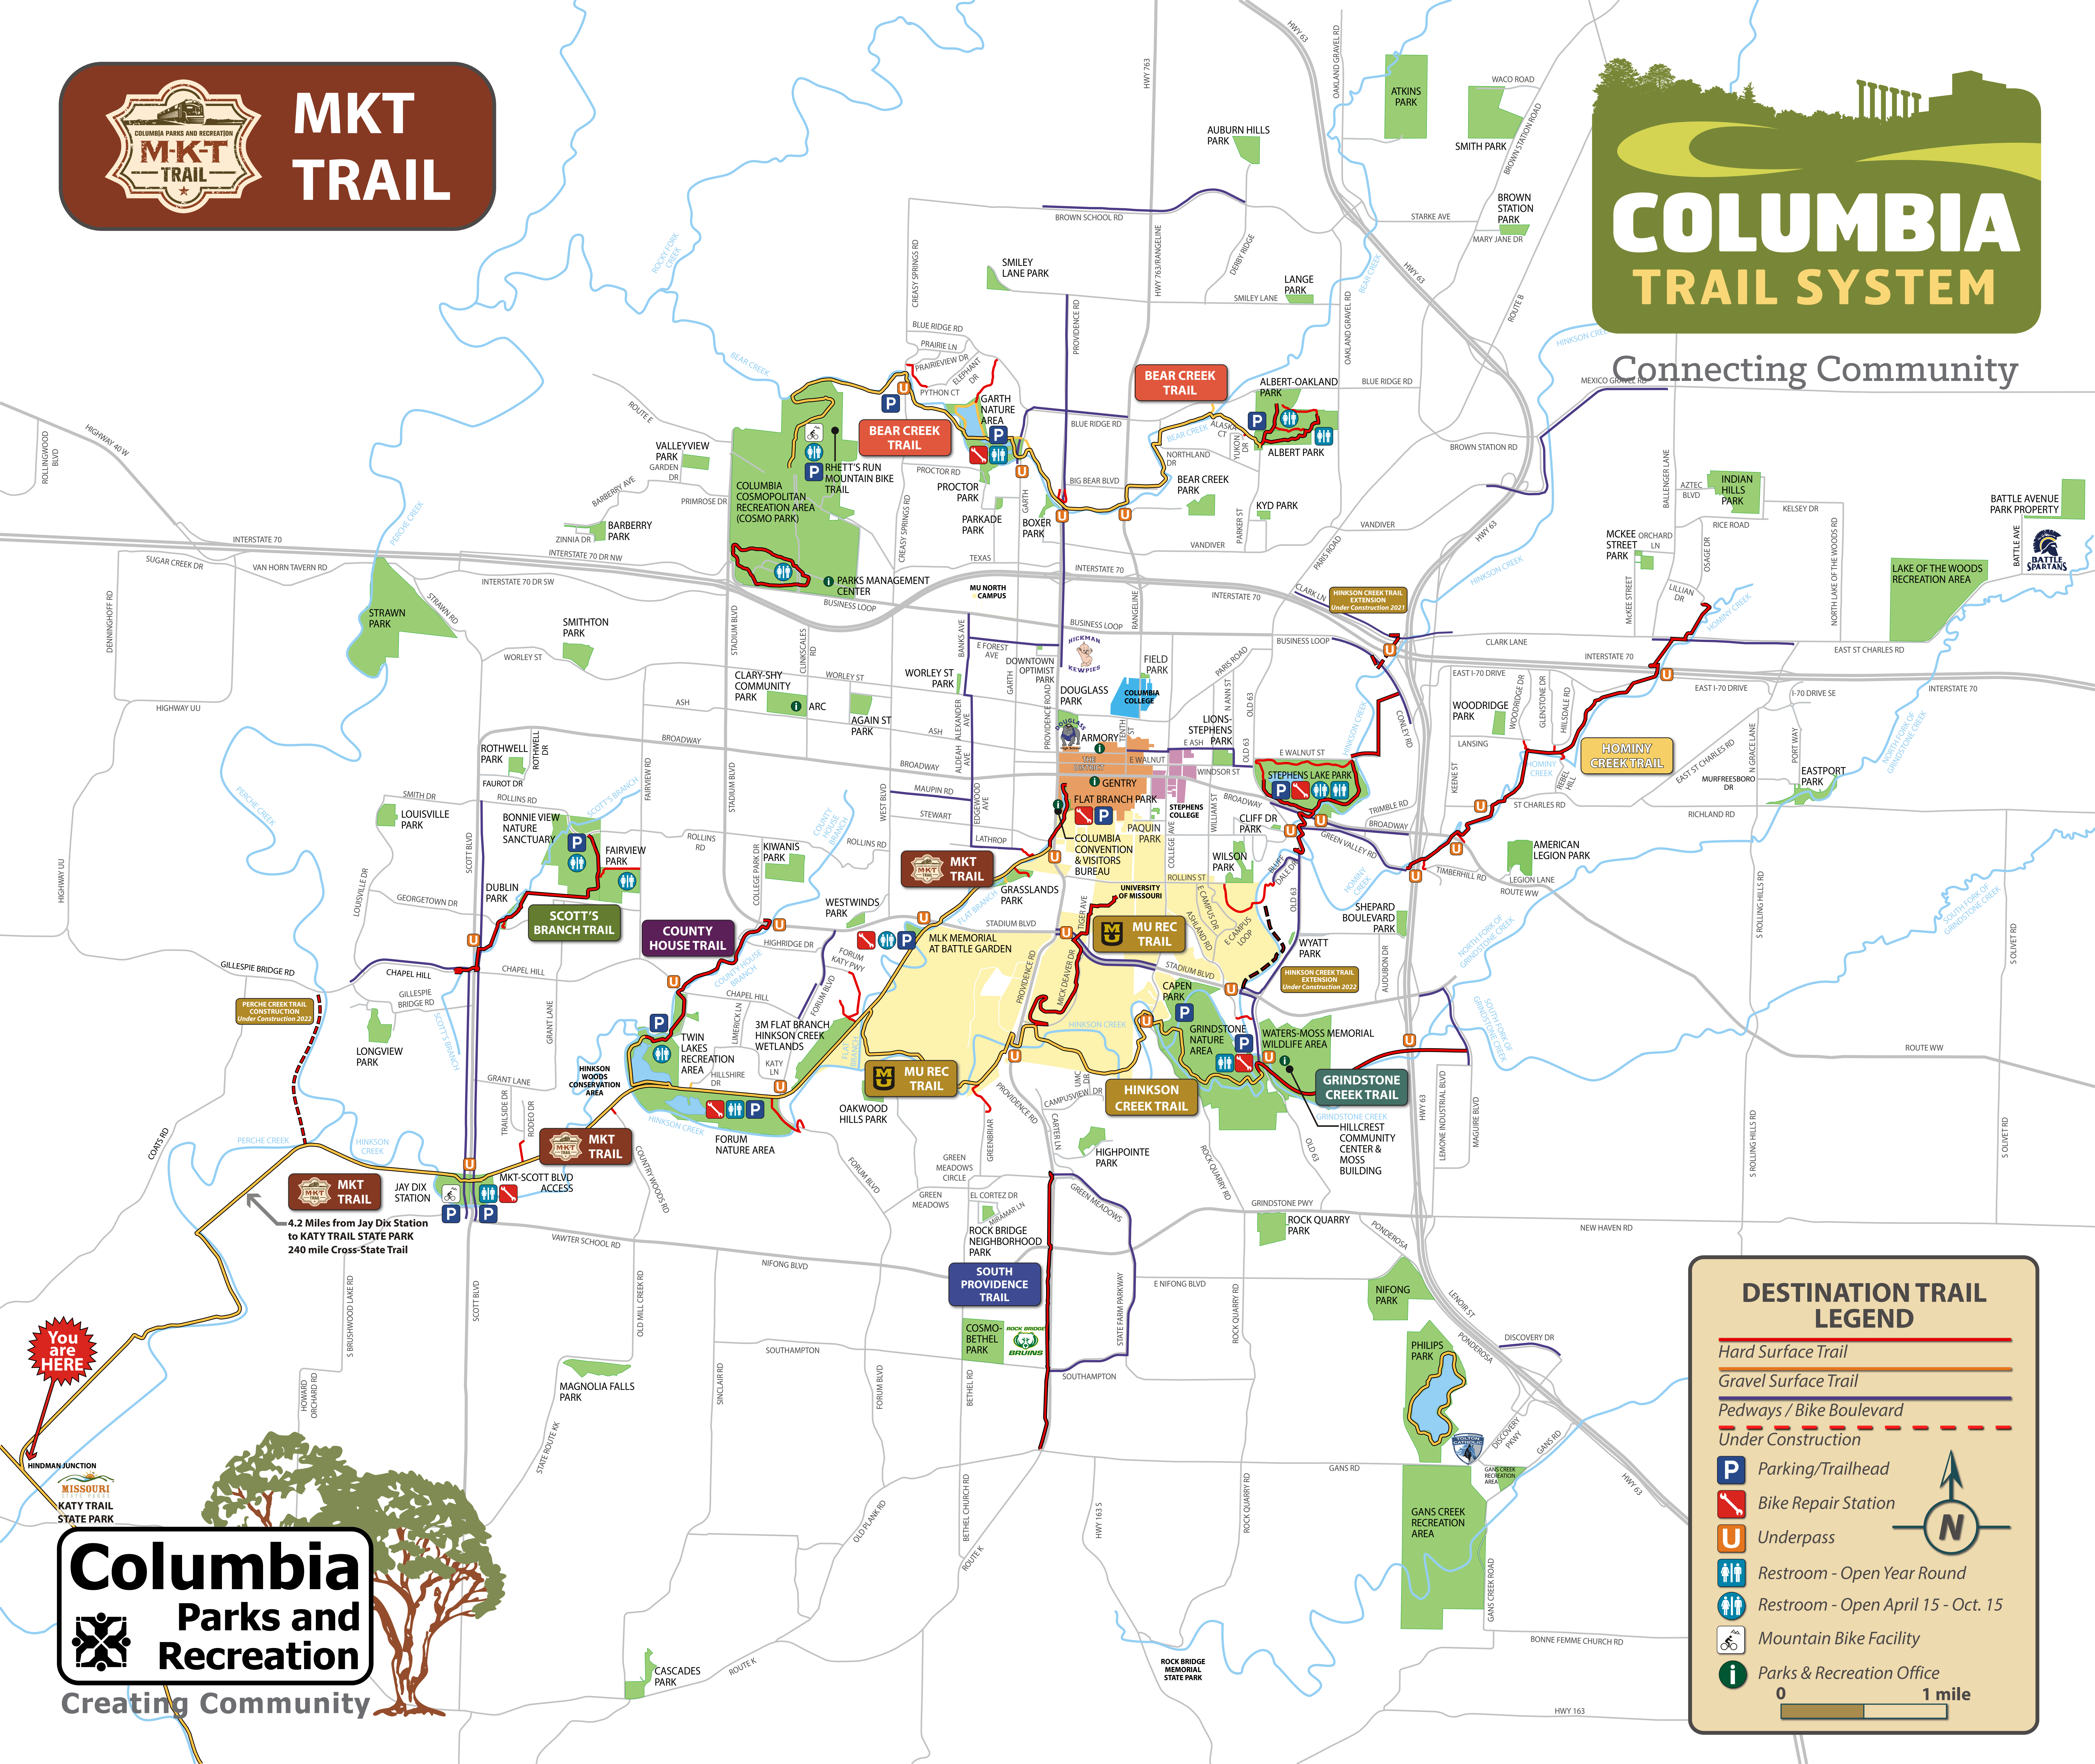

Connecting Community

4.2 Miles from Jay Dix Station to KATY TRAIL STATE PARK
240 mile Cross-State Trail

You are HERE

Creating Community

DESTINATION TRAIL LEGEND

- Hard Surface Trail
- Gravel Surface Trail
- Pedways / Bike Boulevard
- Under Construction
- P Parking/Trailhead
- Bike Repair Station
- U Underpass
- Restroom - Open Year Round
- Restroom - Open April 15 - Oct. 15
- Mountain Bike Facility
- Parks & Recreation Office

0 1 mile