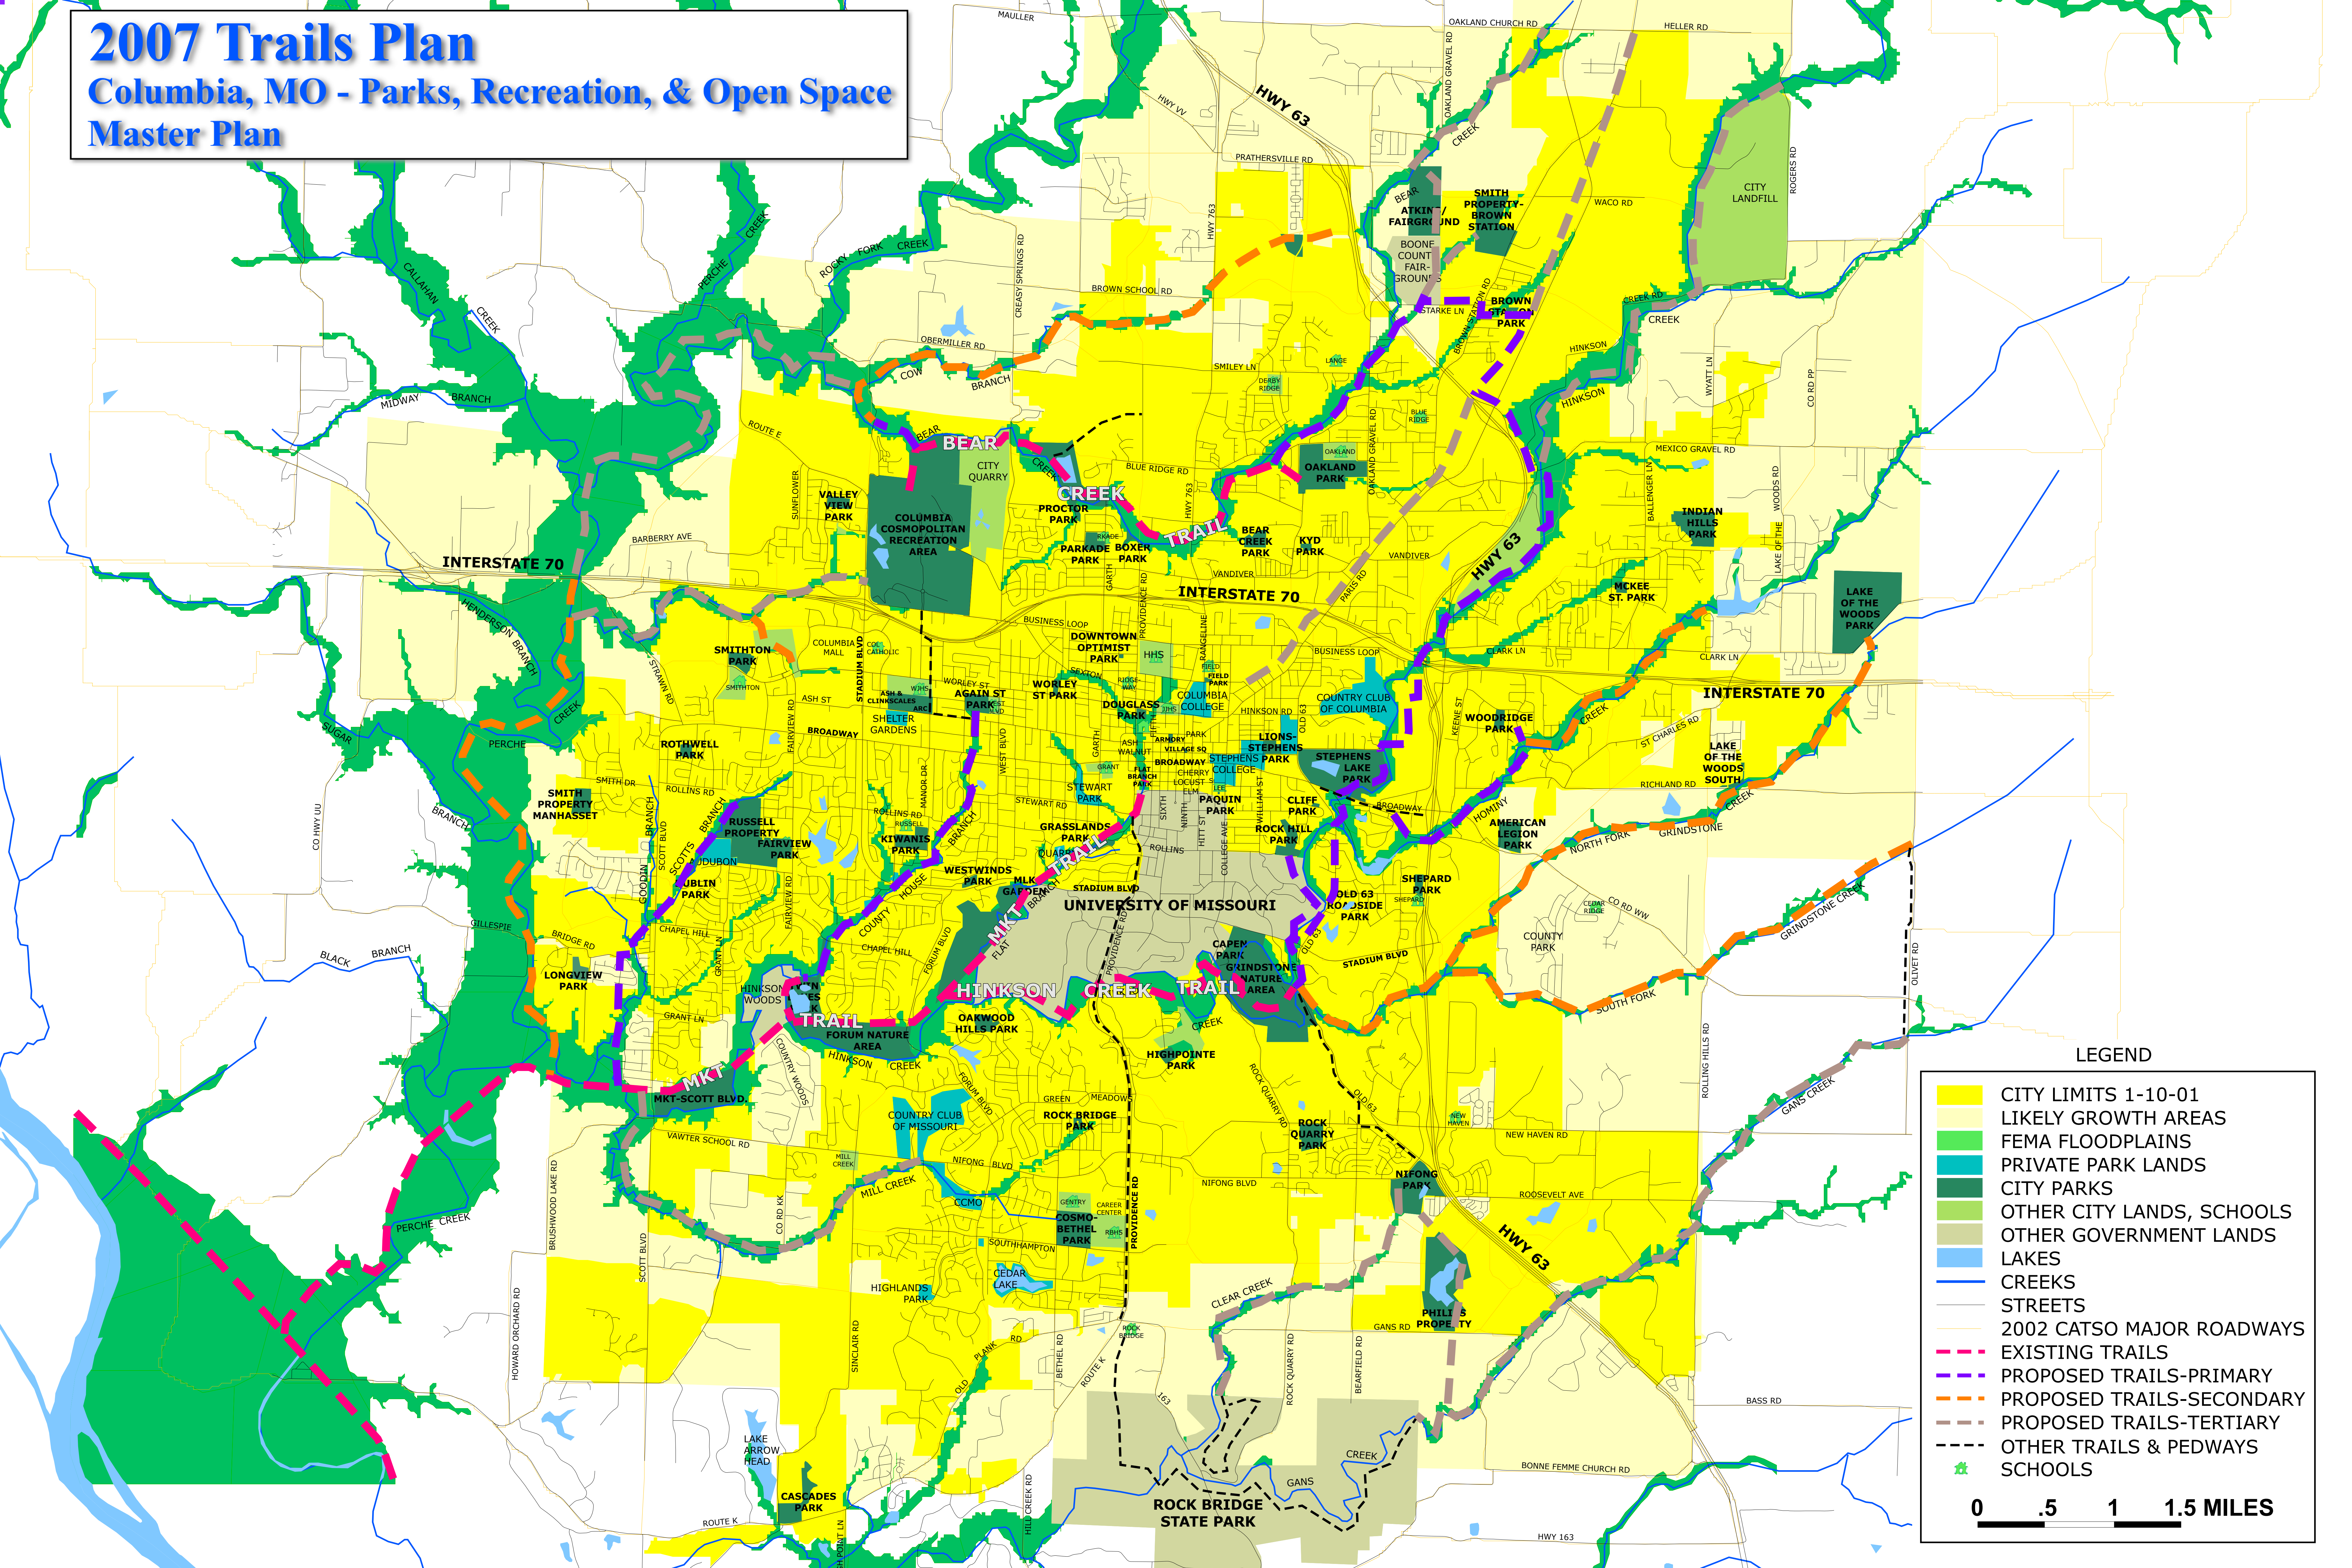

2007 Trails Plan

Columbia, MO - Parks, Recreation, & Open Space Master Plan

LEGEND

- CITY LIMITS 1-10-01
- LIKELY GROWTH AREAS
- FEMA FLOODPLAINS
- PRIVATE PARK LANDS
- CITY PARKS
- OTHER CITY LANDS, SCHOOLS
- OTHER GOVERNMENT LANDS
- LAKES
- CREEKS
- STREETS
- 2002 CATSO MAJOR ROADWAYS
- EXISTING TRAILS
- PROPOSED TRAILS-PRIMARY
- PROPOSED TRAILS-SECONDARY
- PROPOSED TRAILS-TERTIARY
- OTHER TRAILS & PEDWAYS
- SCHOOLS

0 .5 1 1.5 MILES