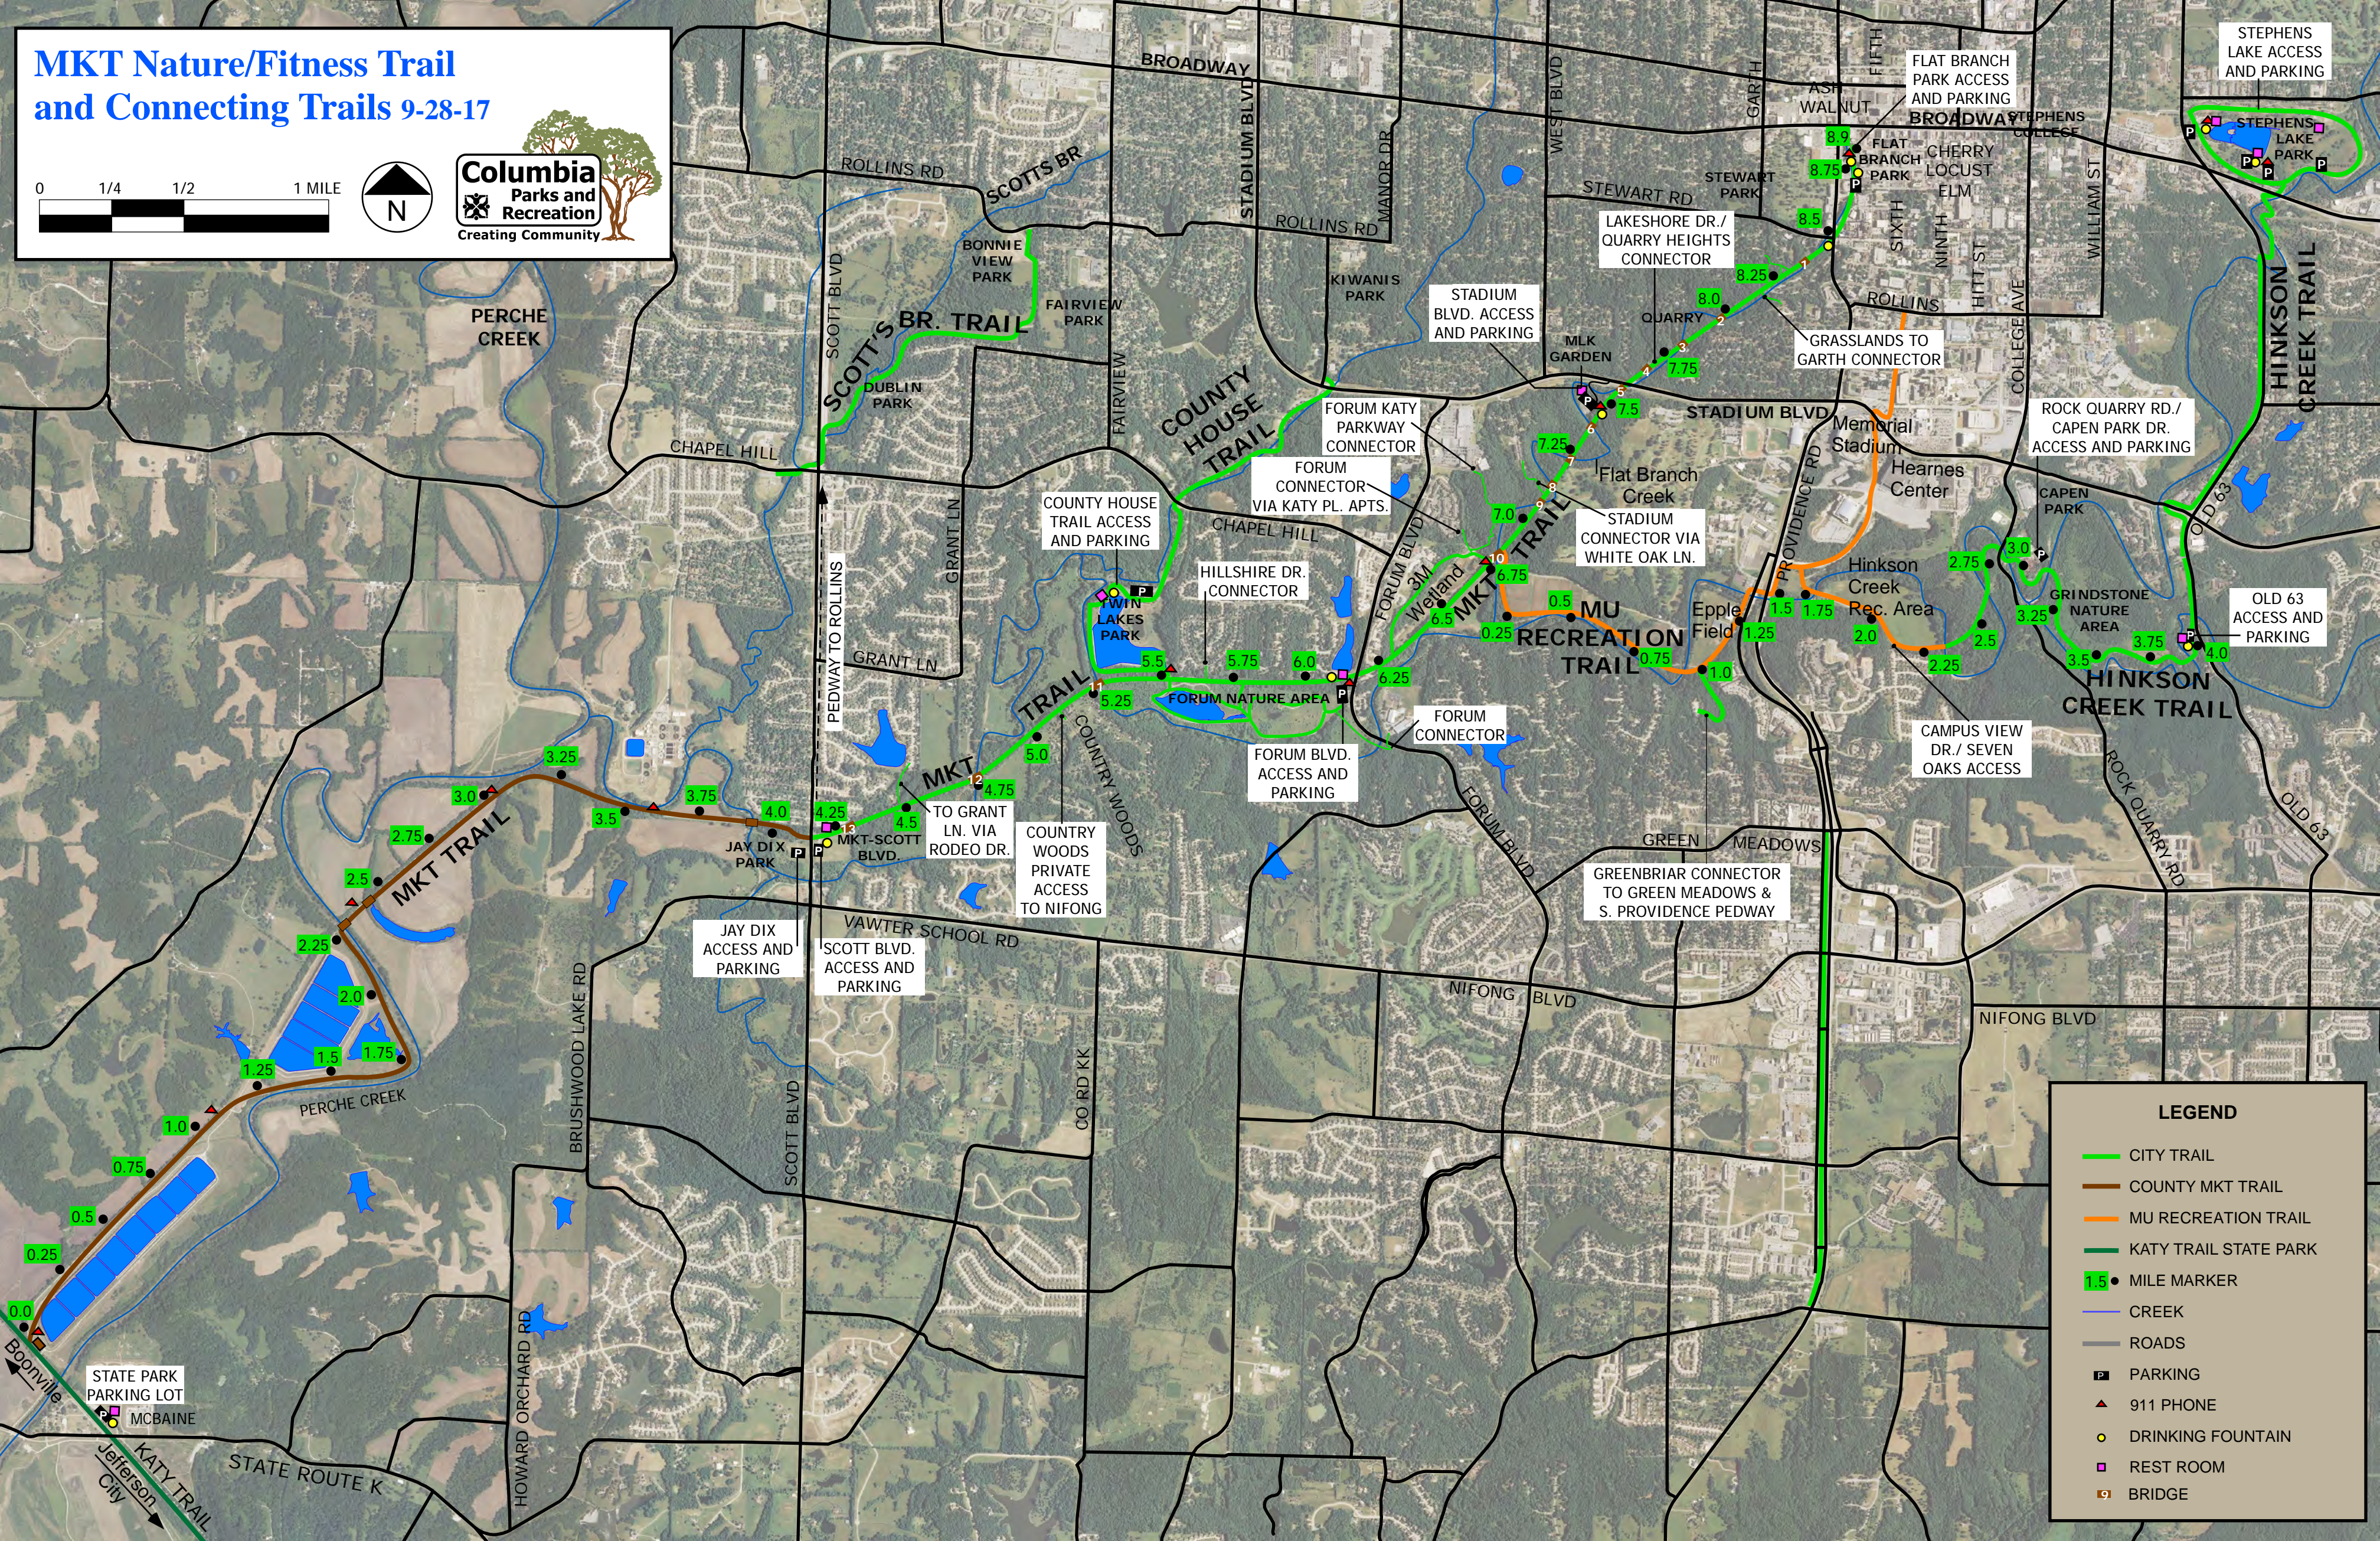

MKT Nature/Fitness Trail and Connecting Trails 9-28-17

LEGEND

- CITY TRAIL
- COUNTY MKT TRAIL
- MU RECREATION TRAIL
- KATY TRAIL STATE PARK
- 1.5 MILE MARKER
- CREEK
- ROADS
- P PARKING
- ▲ 911 PHONE
- DRINKING FOUNTAIN
- R REST ROOM
- BRIDGE