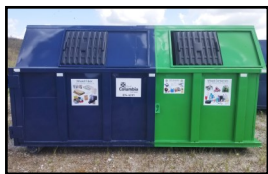

Apartment Recycling Program
Stephens Park & Lakewood Apartments

Apartment Recycling Program
Stephens Park & Lakewood Apartments

Recycling Available 24/7

= recycling location

Recycling Should Be Separated Into Two Categories (See Back Side)

Find out what can be recycled in Columbia!

Download our new phone app: COMO Recycle and Trash

Printed on FSC Certified, 30% post-consumer paper.

Note: We can recycle all plastics except Styrofoam and plastic film (bags, wrappers, bubble wrap). The presence or absence of a recycling symbol does not matter!

Recycling Available 24/7

= recycling location

Recycling Should Be Separated Into Two Categories (See Back Side)

Find out what can be recycled in Columbia!

Download our new phone app: COMO Recycle and Trash

Printed on FSC Certified, 30% post-consumer paper.

Note: We can recycle all plastics except Styrofoam and plastic film (bags, wrappers, bubble wrap). The presence or absence of a recycling symbol does not matter!