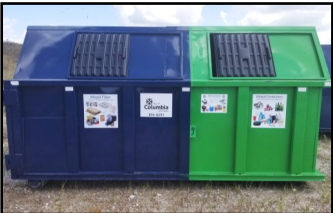

Note: We can recycle all plastics except Styrofoam and plastic film (bags, wrappers, bubble wrap). The presence or absence of a recycling symbol does not matter!

Find out what can be recycled in Columbia!

 Download our new phone app: COMO Recycle and Trash

Printed on FSC Certified, 30% post-consumer paper. 

Recycling Available 24/7

 = recycling location

Recycling Should Be Separated Into Two Categories (See Back Side)