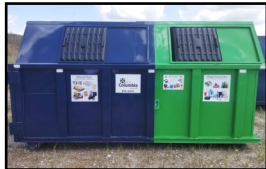

= location

Recycling Should Be Separated Into Two Categories (See Back Side)