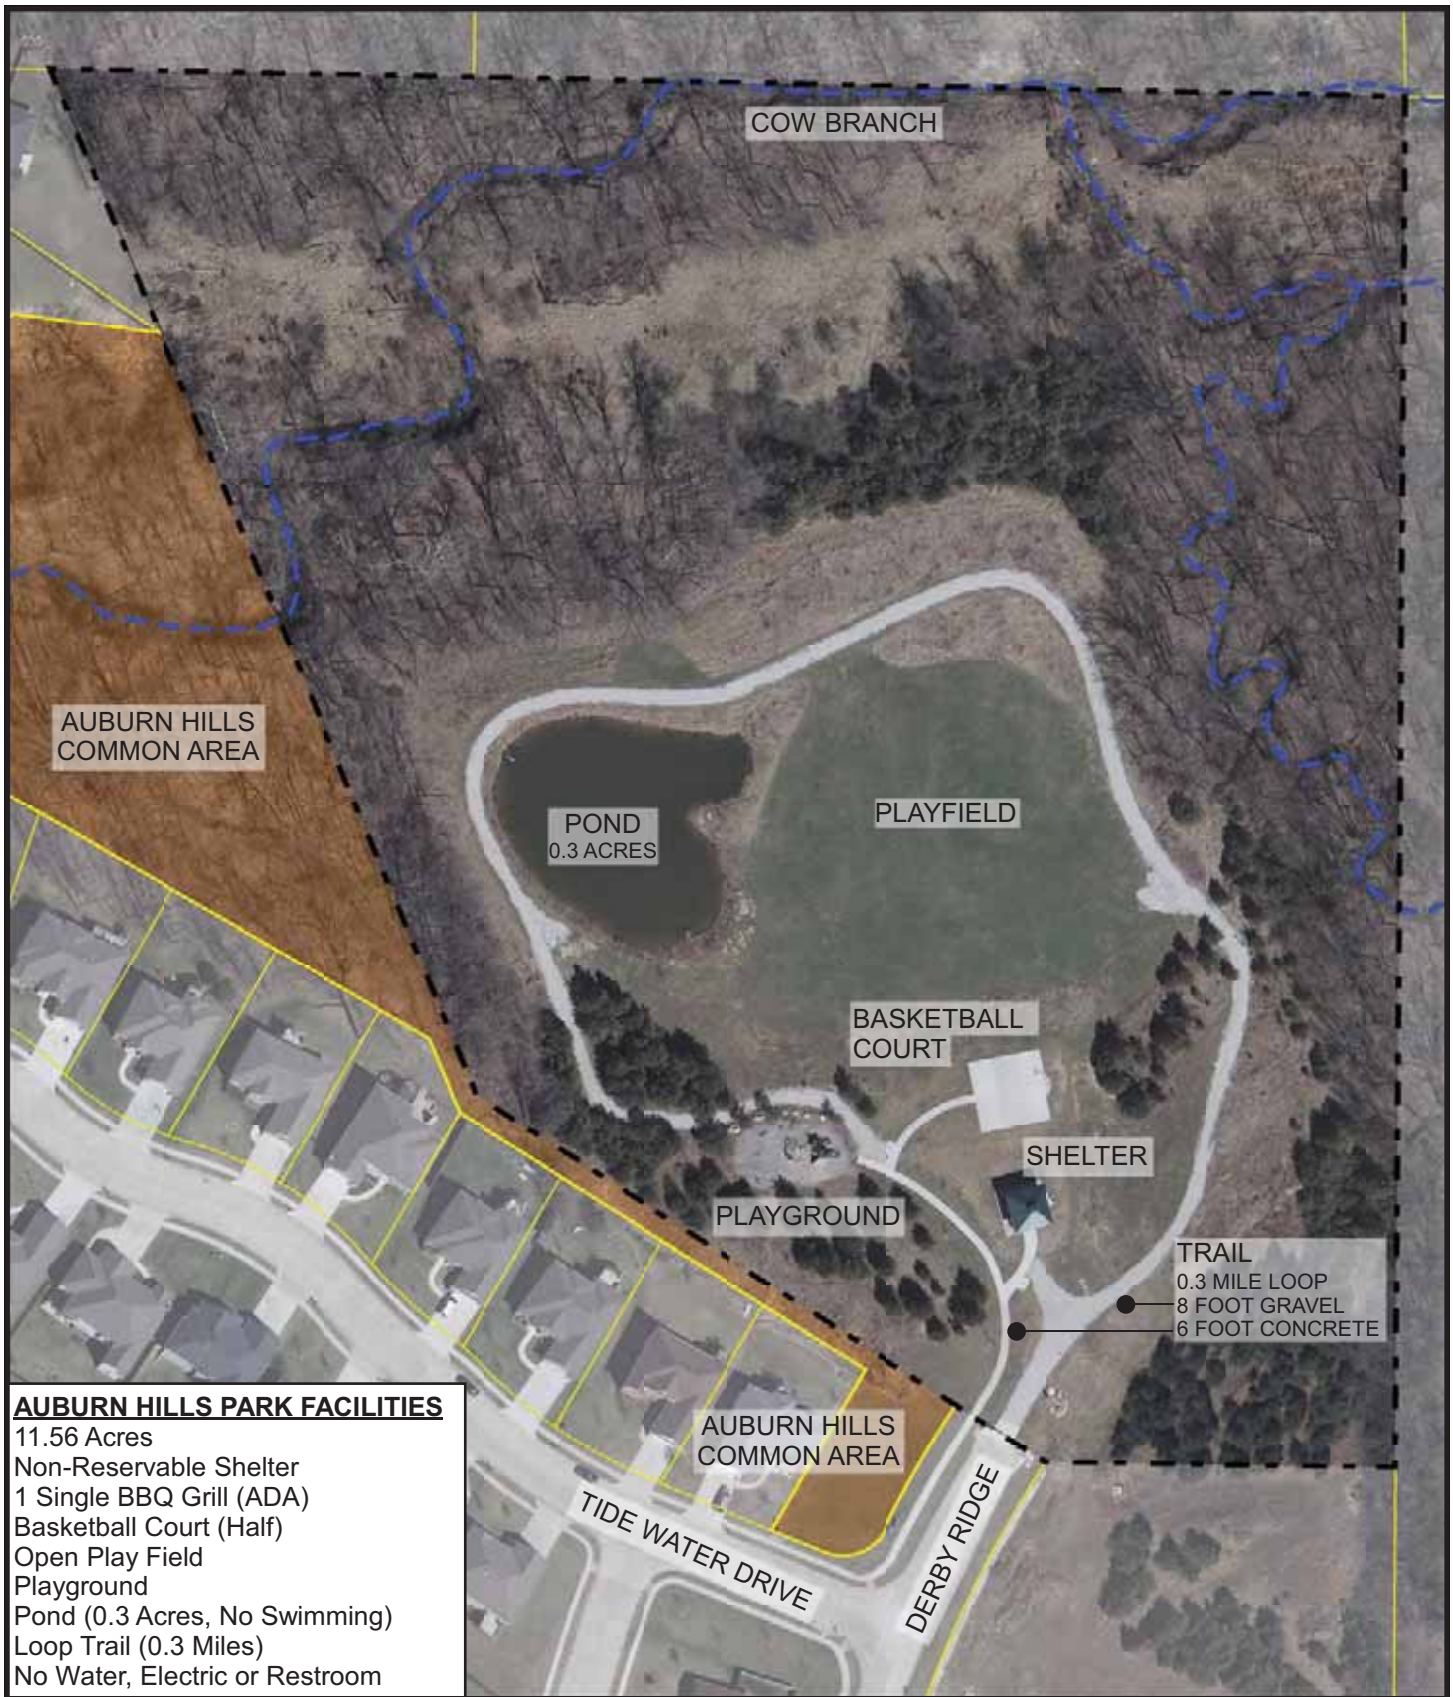

Auburn Hills Park

5101 Derby Ridge Drive

11.56 acres

Proposed Improvements

Estimated Costs

Misc. park improvements - includes lights (FAL)	\$10,000
Convert existing gravel trail to concrete (FAL)	\$20,000

Auburn Hills Park

5101 Derby Ridge Dr