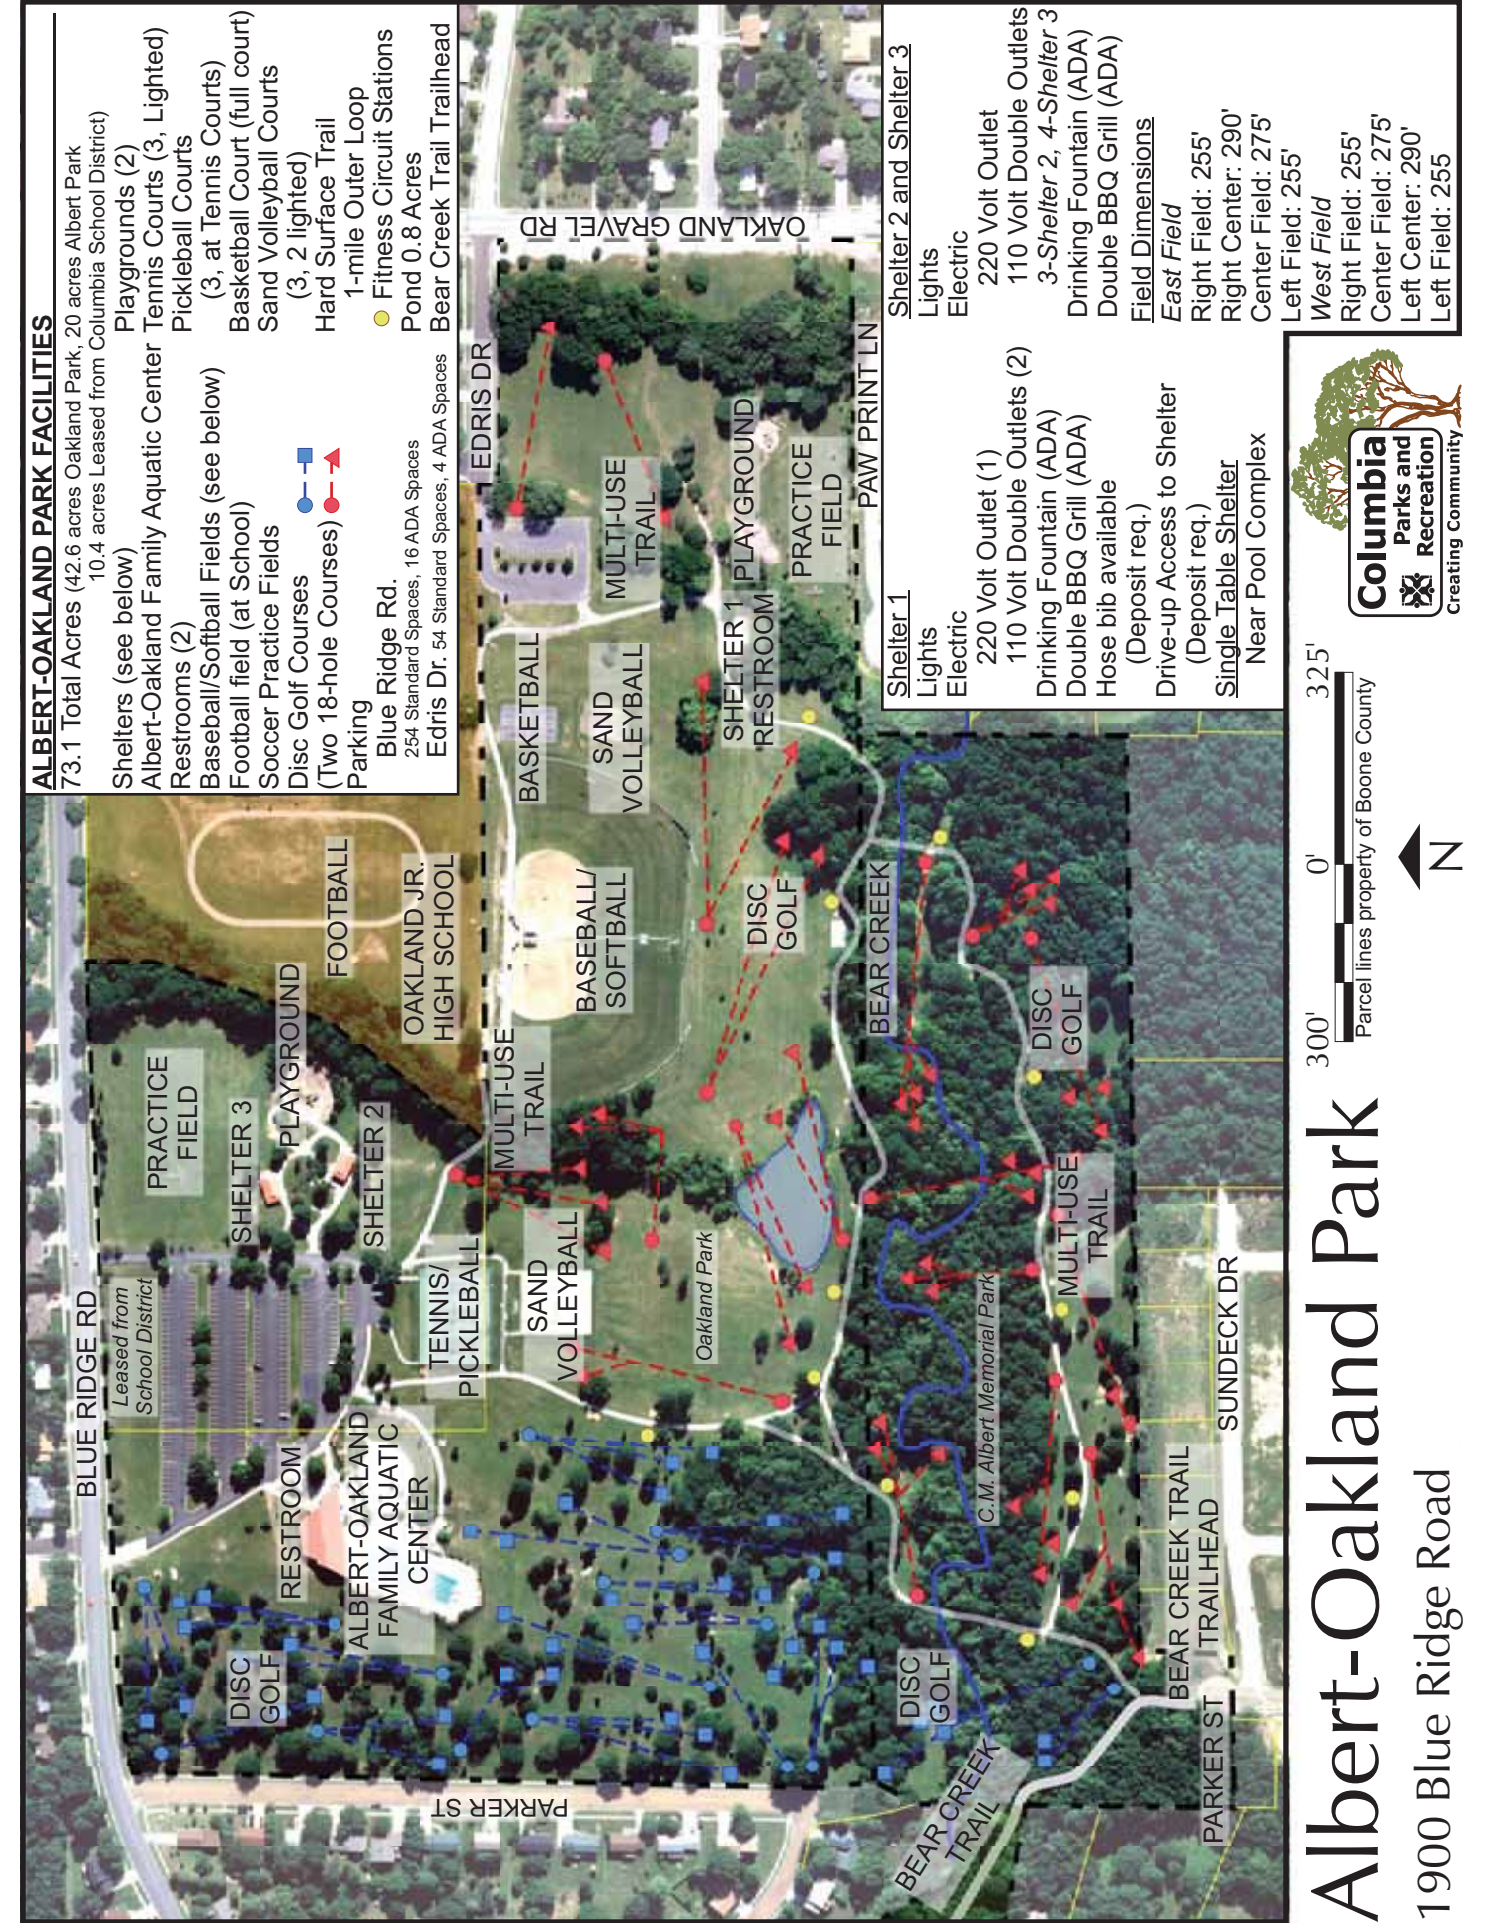

ALBERT-OAKLAND PARK FACILITIES

73.1 Total Acres (42.6 acres Oakland Park, 20 acres Albert Park, 10.4 acres Leased from Columbia School District)
Shelters (see below)
Albert-Oakland Family Aquatic Center
Restrooms (2)
Pickleball Courts (3, at Tennis Courts)
Basketball Court (full court)
Sand Volleyball Courts (3, 2 lighted)
Hard Surface Trail
1-mile Outer Loop
Fitness Circuit Stations
Pond 0.8 Acres
Bear Creek Trail Trailhead

Blue Ridge Rd.
254 Standard Spaces, 16 ADA Spaces
Edris Dr. 54 Standard Spaces, 4 ADA Spaces

Baseball/Softball Fields (see below)
Football field (at School)
Soccer Practice Fields
Disc Golf Courses (Two 18-hole Courses)
Parking

● Standard Spaces, 16 ADA Spaces
● Standard Spaces, 4 ADA Spaces

● Fitness Circuit Stations
● Pond 0.8 Acres
● Bear Creek Trail Trailhead

● Standard Spaces, 16 ADA Spaces
● Standard Spaces, 4 ADA Spaces

● Fitness Circuit Stations
● Pond 0.8 Acres
● Bear Creek Trail Trailhead

● Standard Spaces, 16 ADA Spaces
● Standard Spaces, 4 ADA Spaces

● Fitness Circuit Stations
● Pond 0.8 Acres
● Bear Creek Trail Trailhead

● Standard Spaces, 16 ADA Spaces
● Standard Spaces, 4 ADA Spaces

● Fitness Circuit Stations
● Pond 0.8 Acres
● Bear Creek Trail Trailhead

● Standard Spaces, 16 ADA Spaces
● Standard Spaces, 4 ADA Spaces

● Fitness Circuit Stations
● Pond 0.8 Acres
● Bear Creek Trail Trailhead

● Standard Spaces, 16 ADA Spaces
● Standard Spaces, 4 ADA Spaces

Albert-Oakland Park
1900 Blue Ridge Road