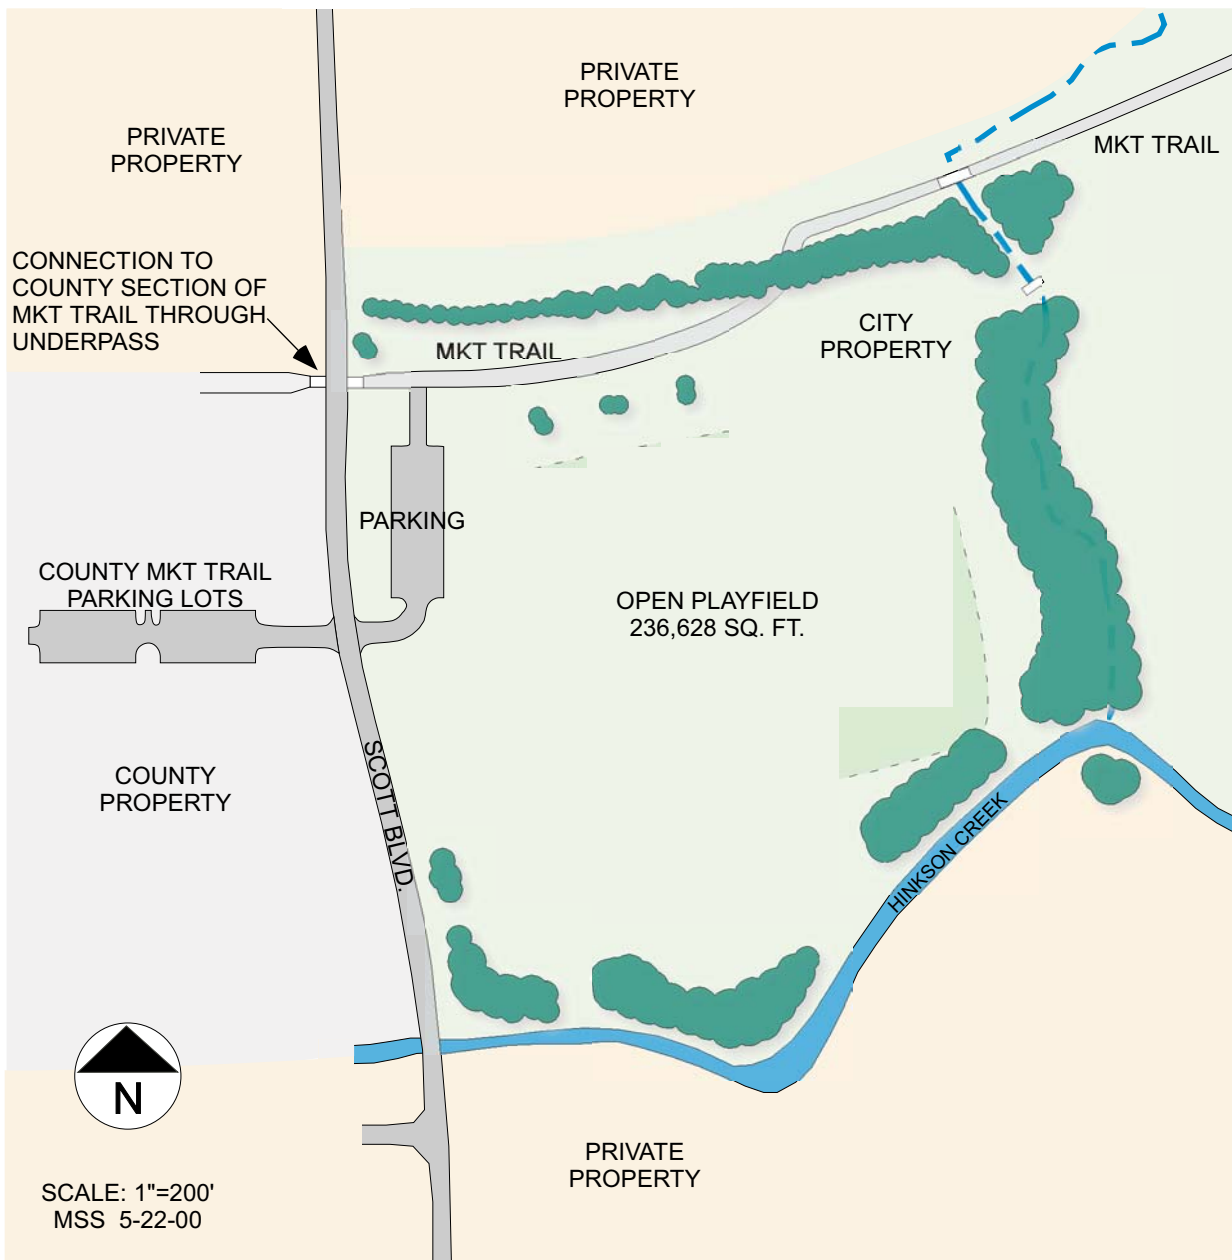

MKT - SCOTT BOULEVARD ACCESS

- No proposed improvements at this time.

MKT - SCOTT BOULEVARD ACCESS

AMENITIES:

- Soccer Practice Area
- ADA Drinking Fountain

LOCATION:

- 3662 Scott Blvd.