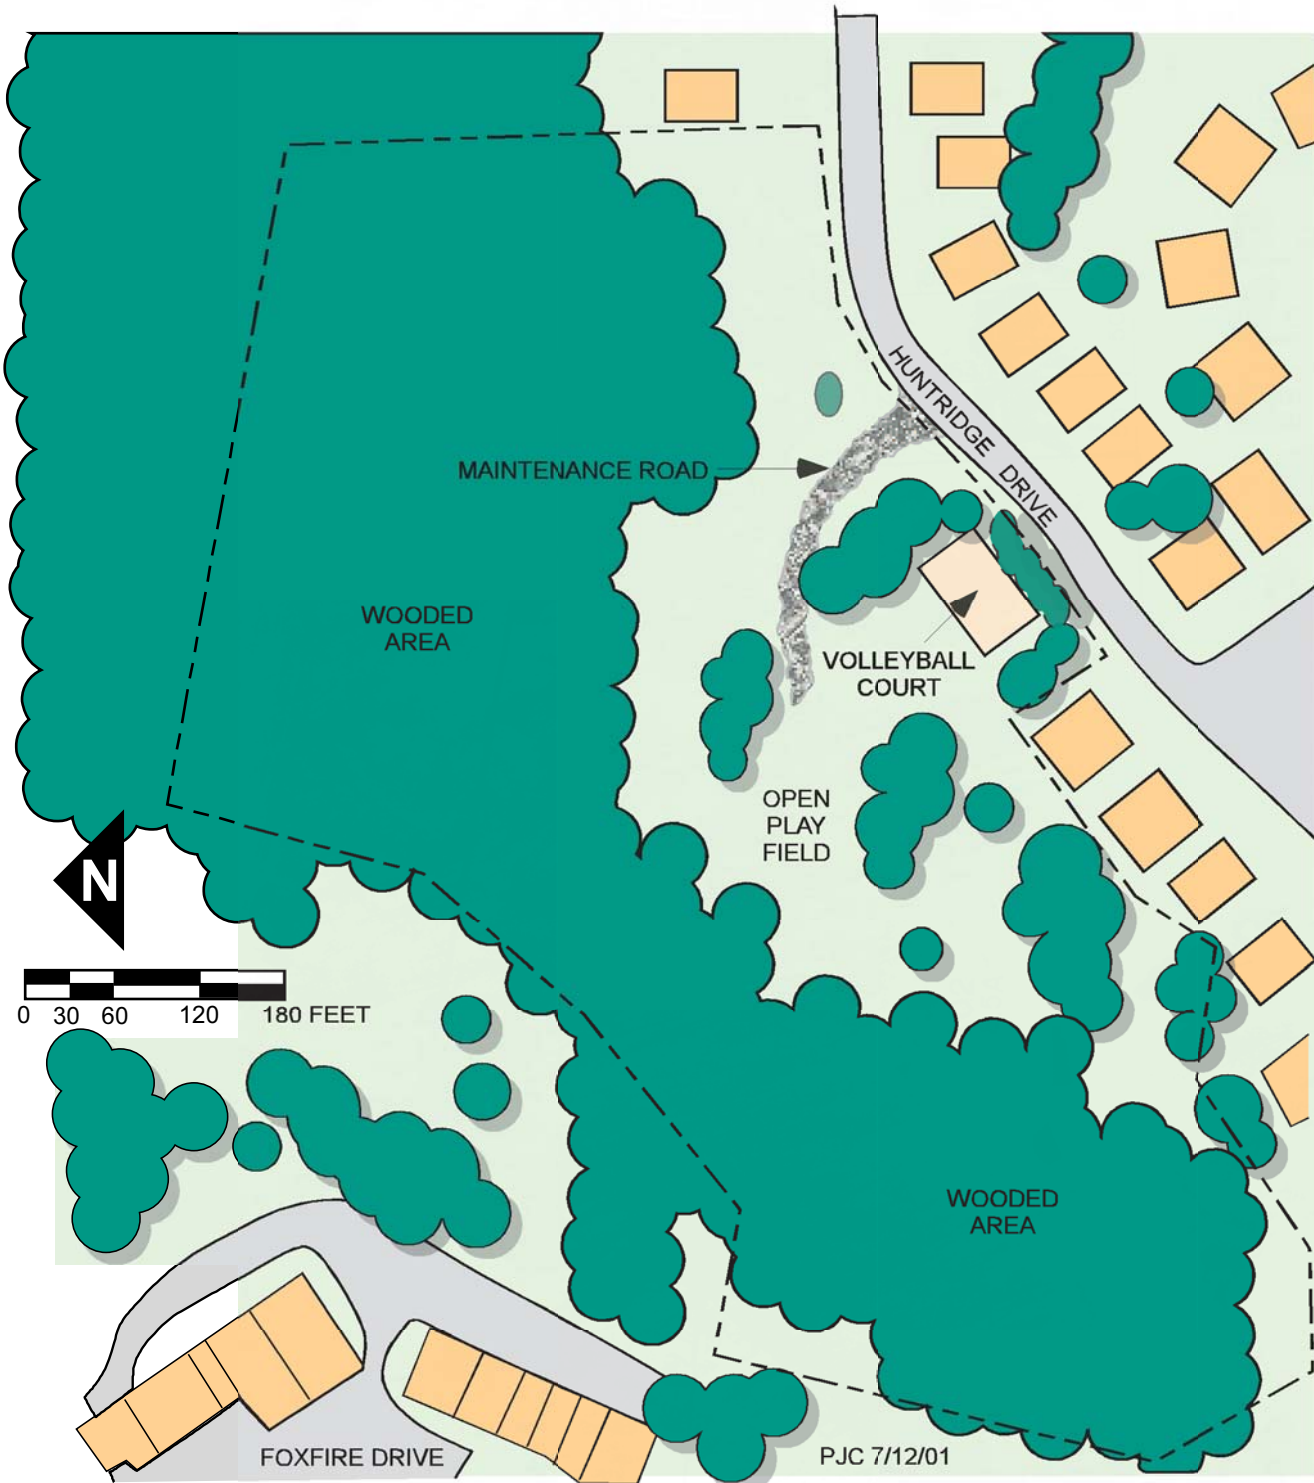

Highpointe Park

● Development pending master plan.

Highpointe Park

AMENITIES:

- Open Field
- Volleyball Court (Sand)

LOCATION AND SIZE:

- 801 Huntridge Dr.
- 9 Acres