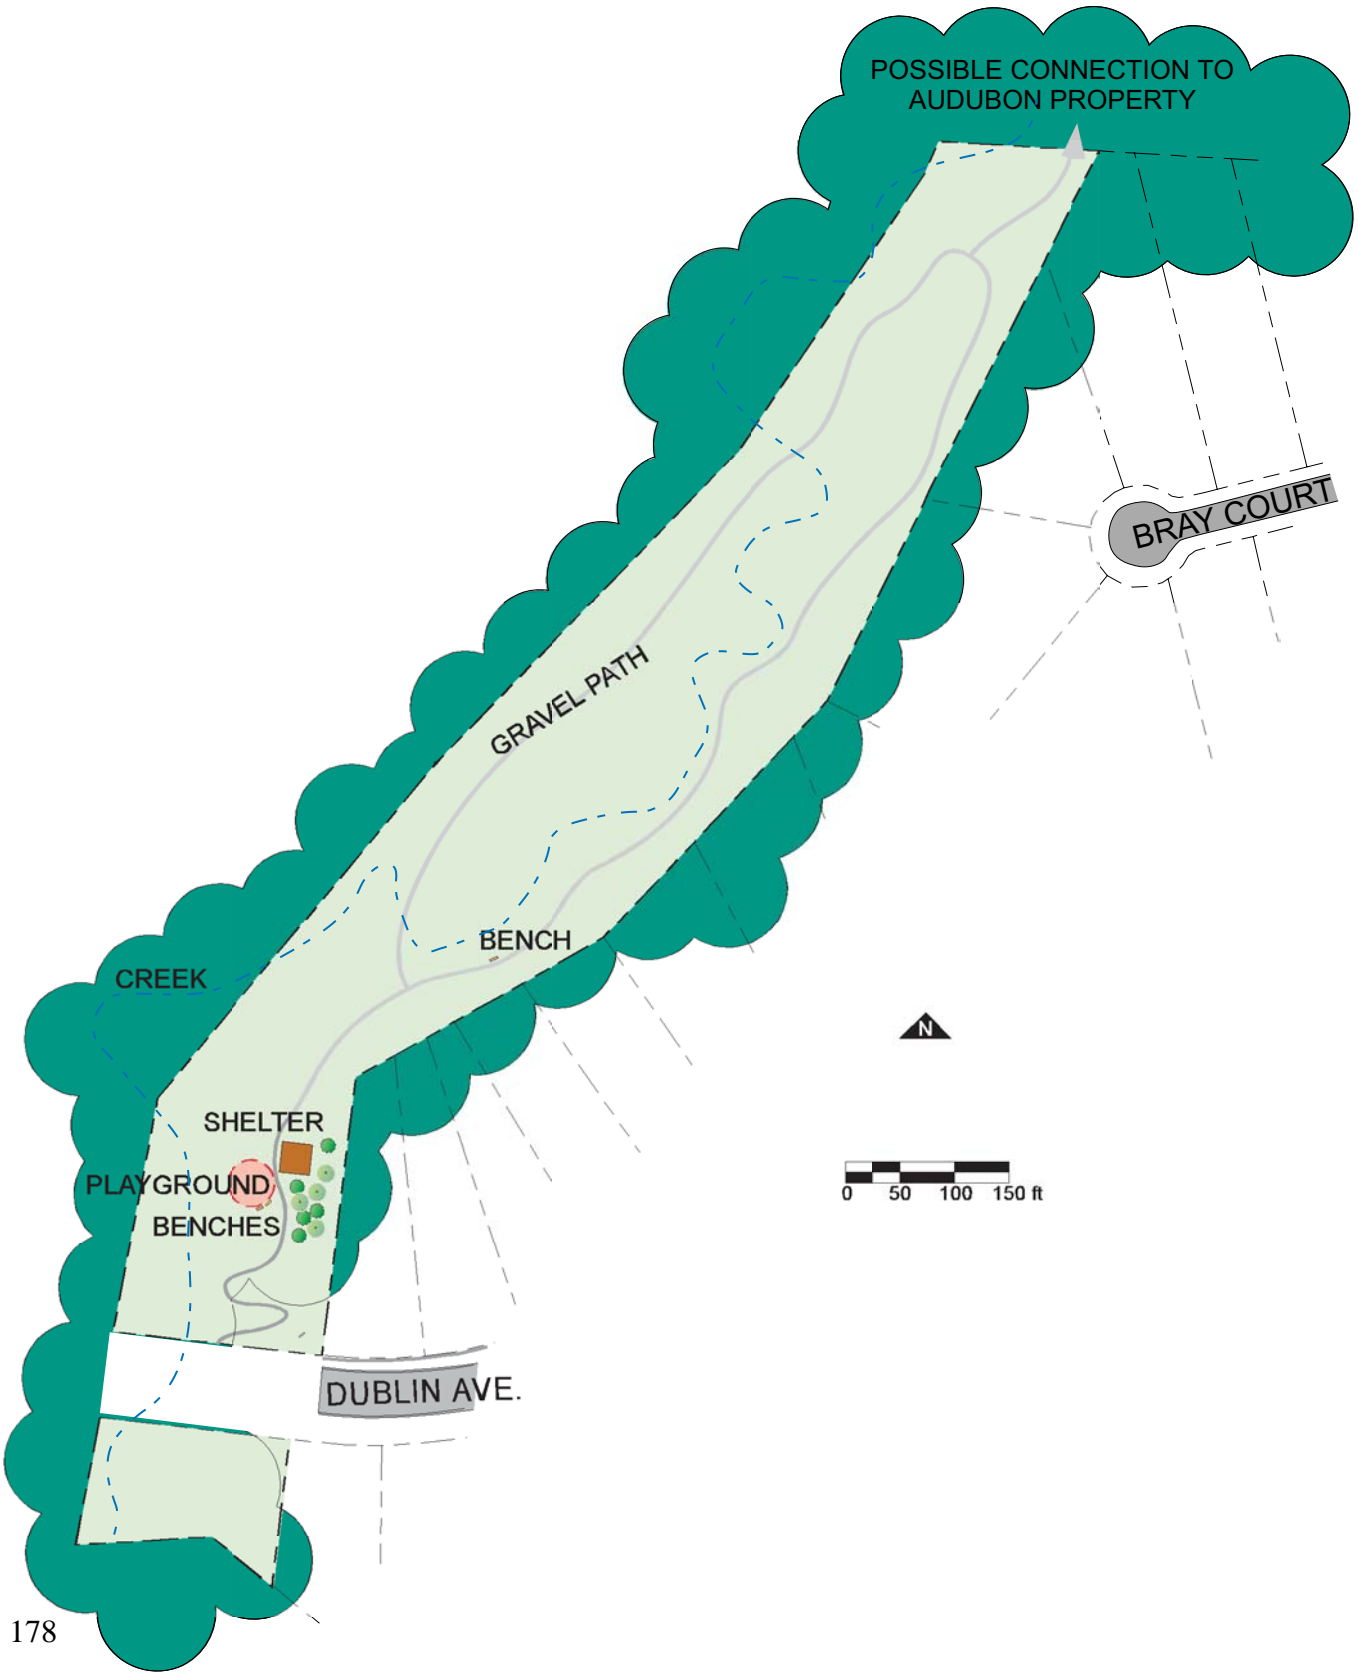

Dublin Park

● Development plan in progress

Dublin Park

Proposed Amenities:

- Nature Area
- Picnic Site
- Playground
- Shelter and Grill
- Trail

Location and Size:

- 4101 Dublin Ave.
- 6 Acres