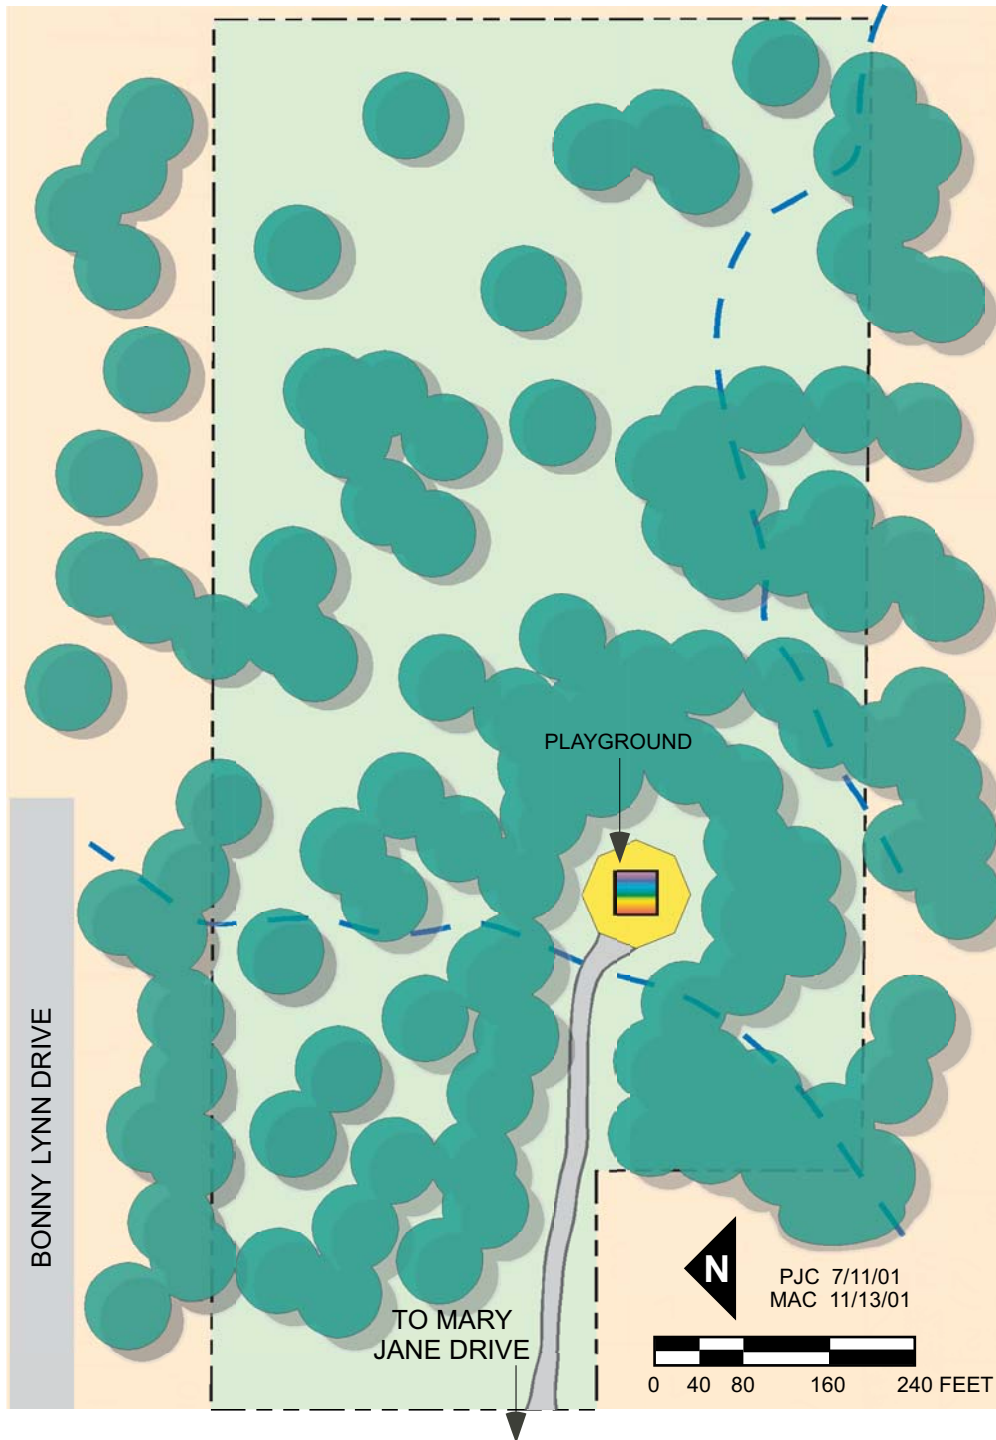

BROWN STATION PARK

Proposed Improvements

Estimated Cost

● <u>Misc. park improvements (FAL)</u>	<u>\$25,000</u>
● Total	\$25,000

BROWN STATION PARK

AMENITIES:

- Playground

LOCATION AND SIZE:

- 3425 Jamesdale Dr.
- 6.5 Acres