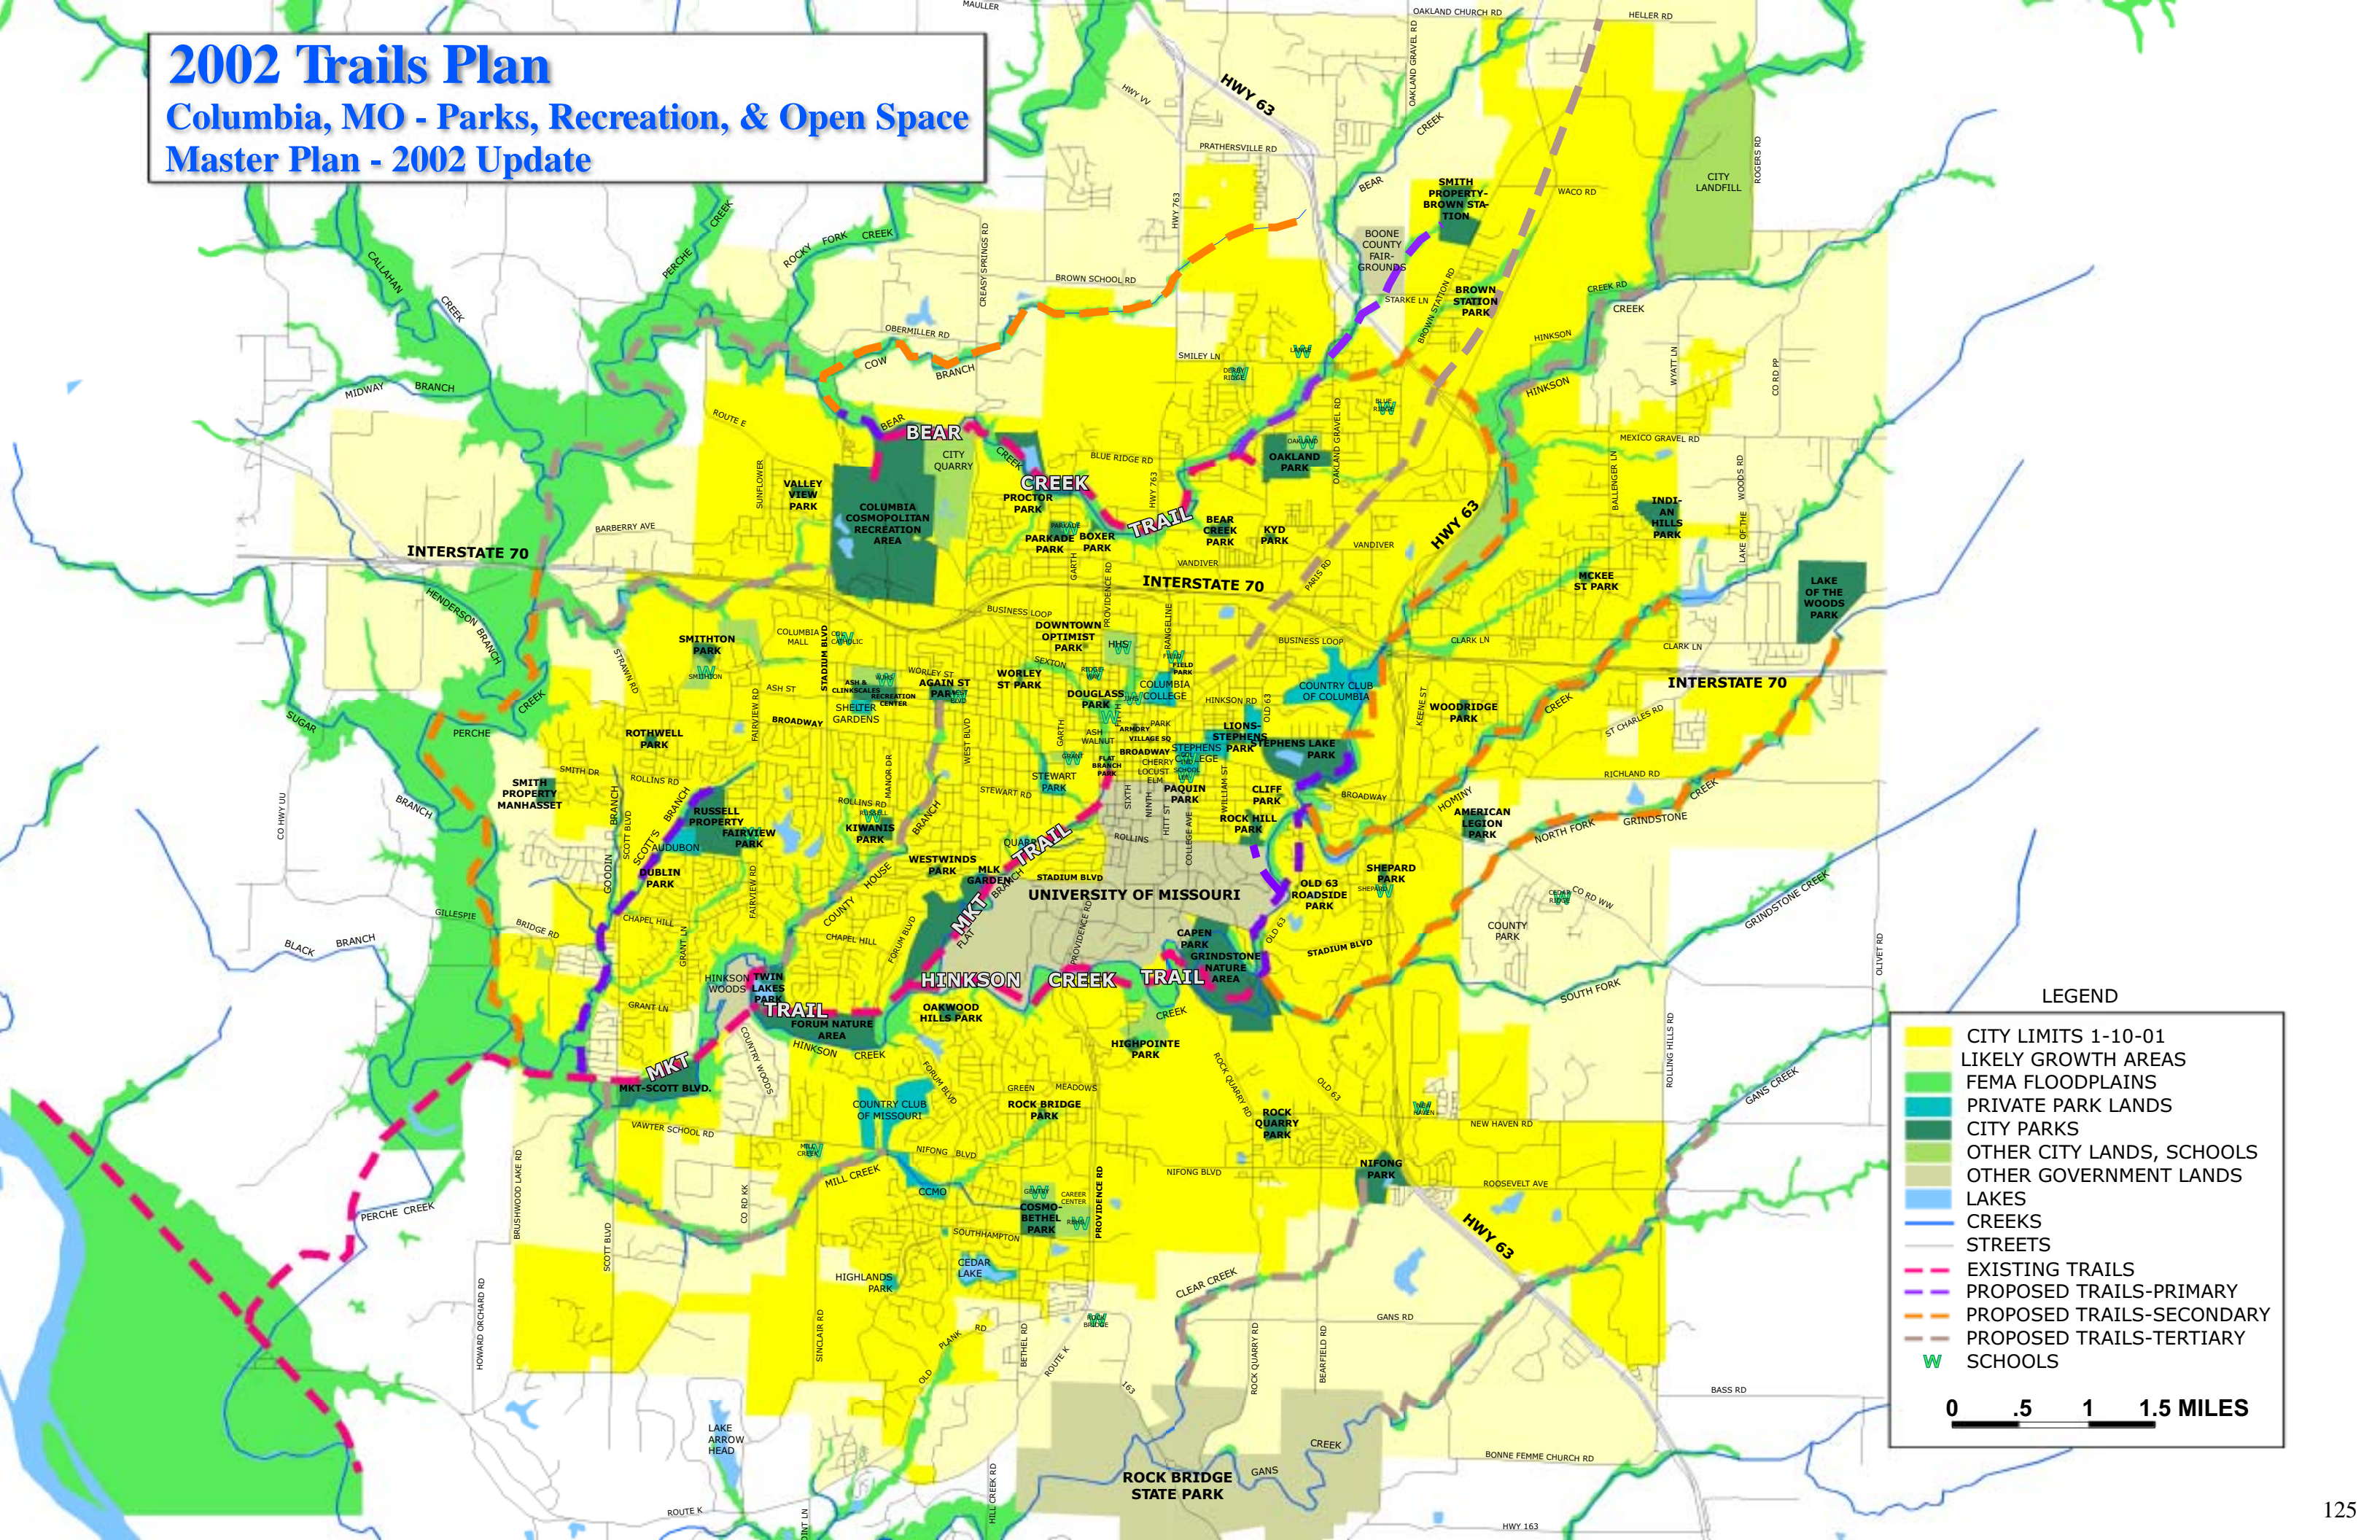

2002 Trails Plan

Columbia, MO - Parks, Recreation, & Open Space

Master Plan - 2002 Update

LEGEND

- CITY LIMITS 1-10-01
- LIKELY GROWTH AREAS
- FEMA FLOODPLAINS
- PRIVATE PARK LANDS
- CITY PARKS
- OTHER CITY LANDS, SCHOOLS
- OTHER GOVERNMENT LANDS
- LAKES
- CREEKS
- STREETS
- EXISTING TRAILS
- PROPOSED TRAILS-PRIMARY
- PROPOSED TRAILS-SECONDARY
- PROPOSED TRAILS-TERTIARY
- W SCHOOLS

0 .5 1 1.5 MILES