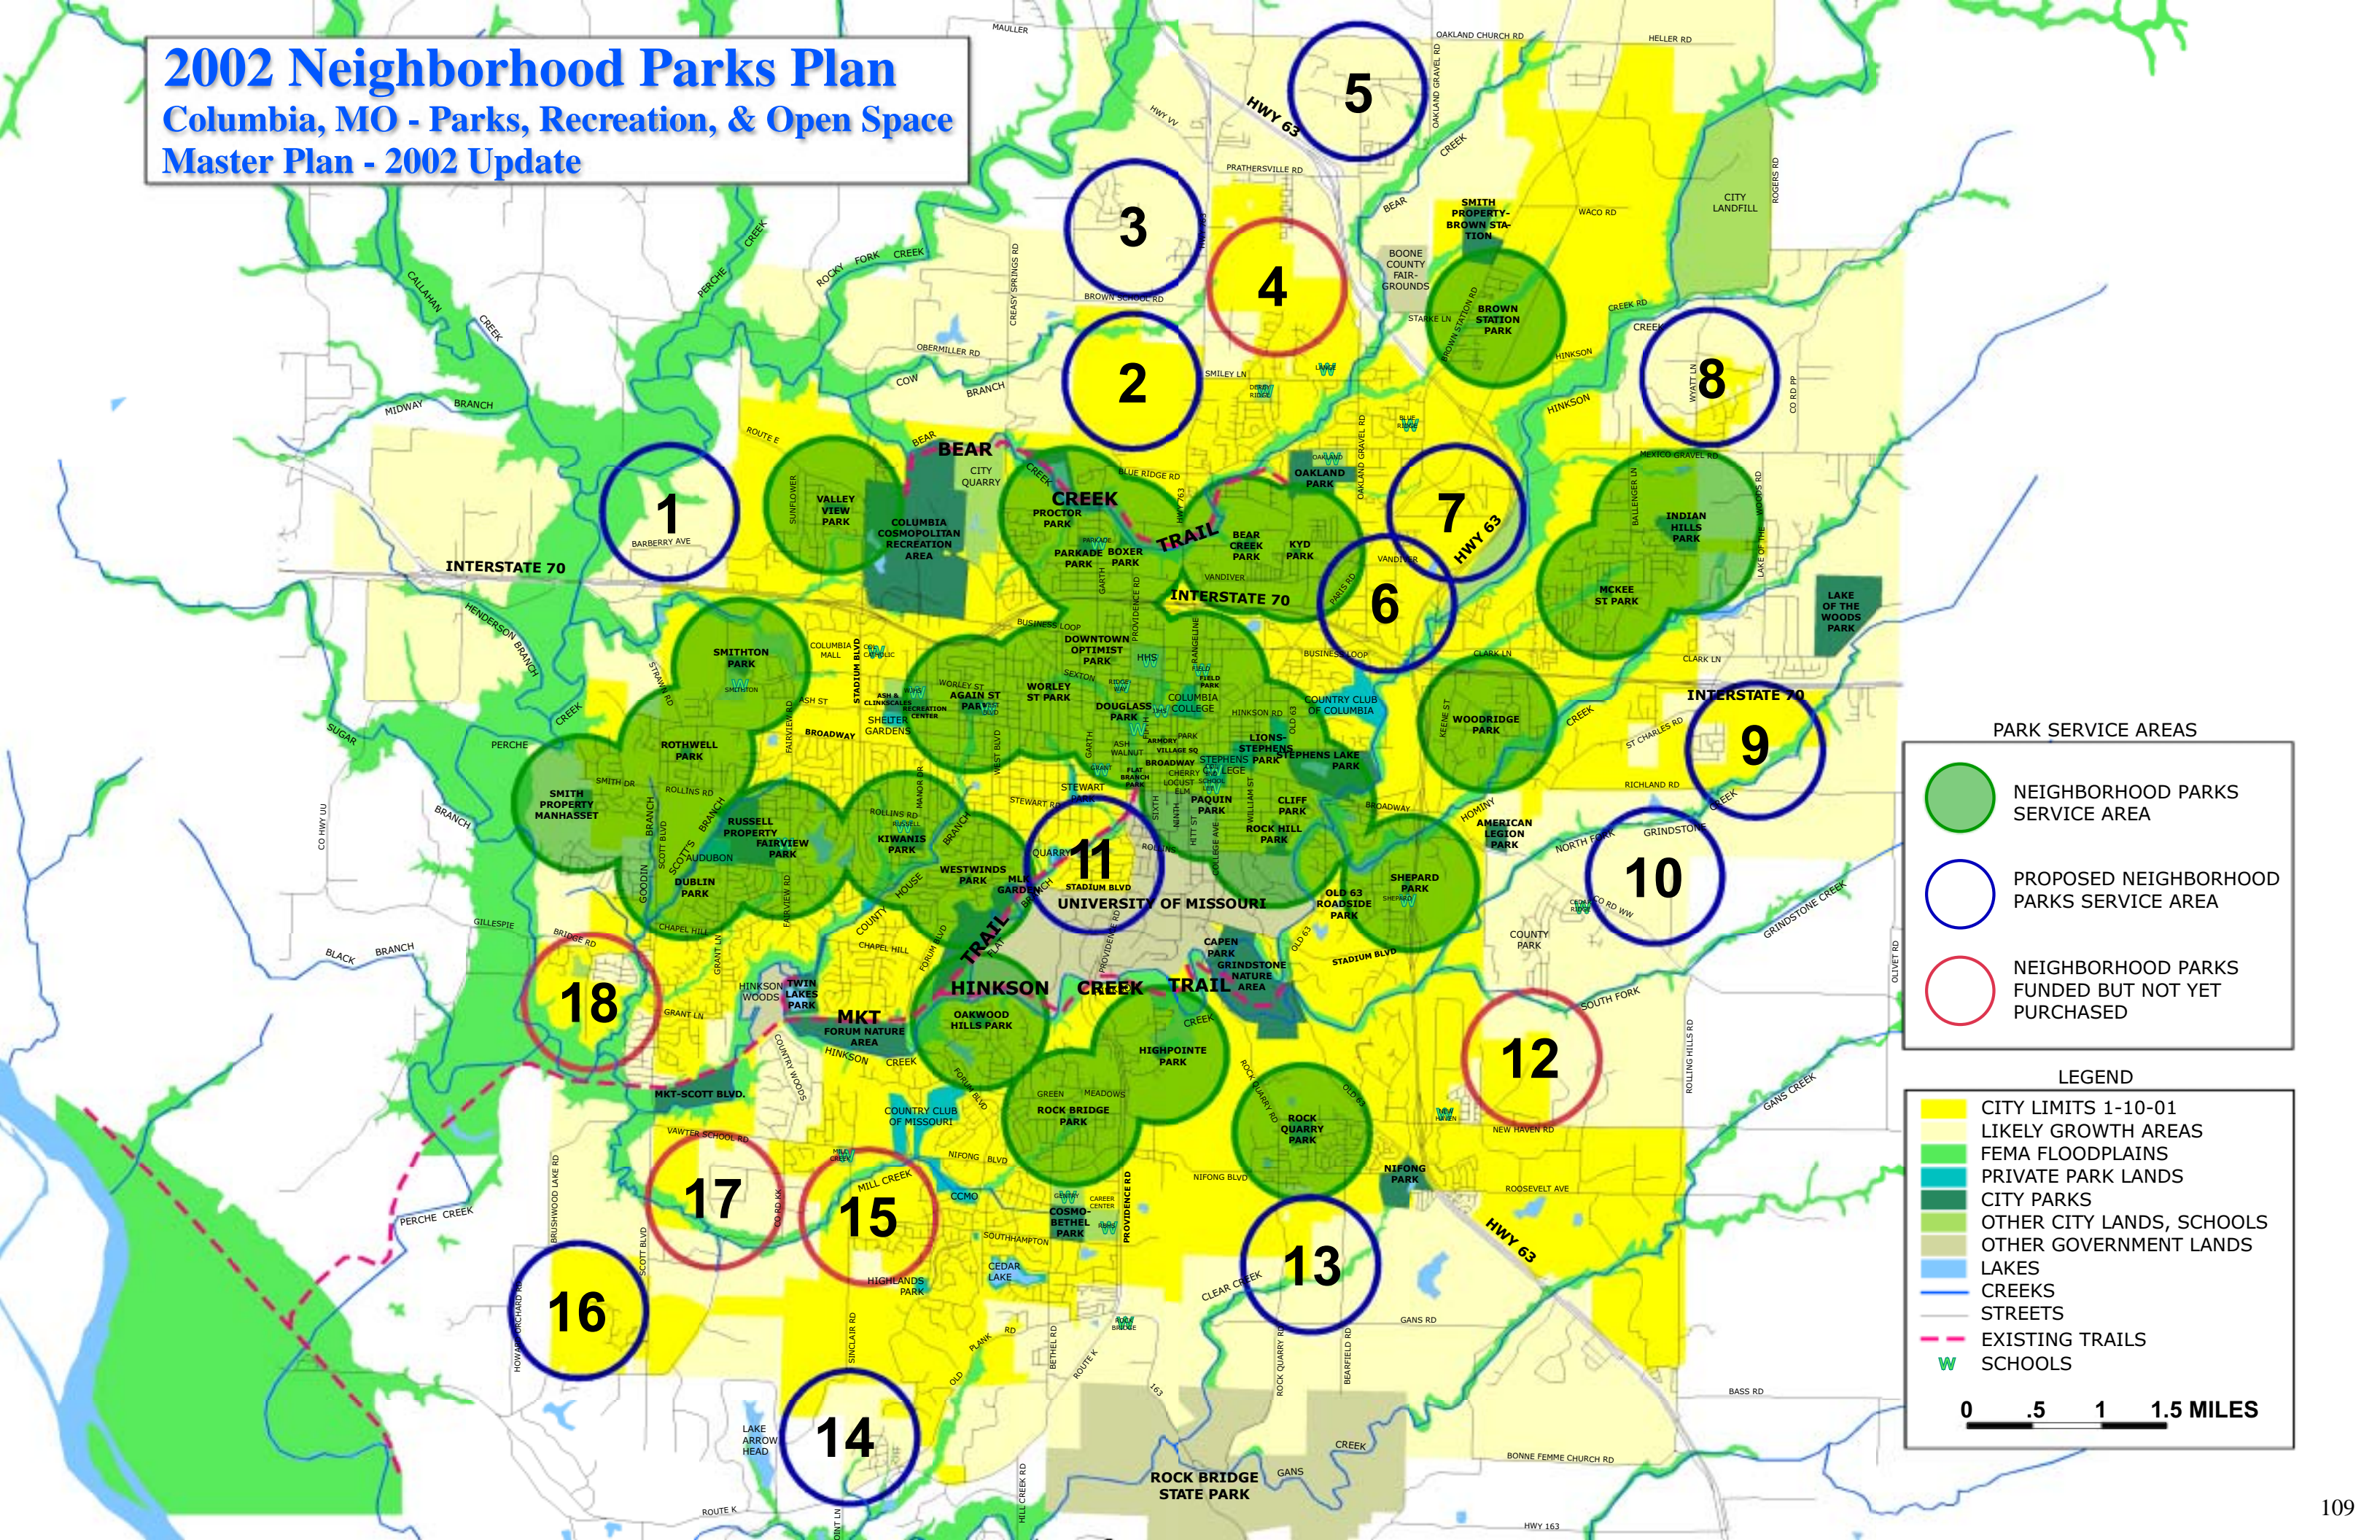

# 2002 Neighborhood Parks Plan

## Columbia, MO - Parks, Recreation, & Open Space

### Master Plan - 2002 Update

#### LEGEND

- CITY LIMITS 1-10-01
  - LIKELY GROWTH AREAS
  - FEMA FLOODPLAINS
  - PRIVATE PARK LANDS
  - CITY PARKS
  - OTHER CITY LANDS, SCHOOLS
  - OTHER GOVERNMENT LANDS
  - LAKES
  - CREEKS
  - STREETS
  - EXISTING TRAILS
  - W SCHOOLS
- 0 .5 1 1.5 MILES