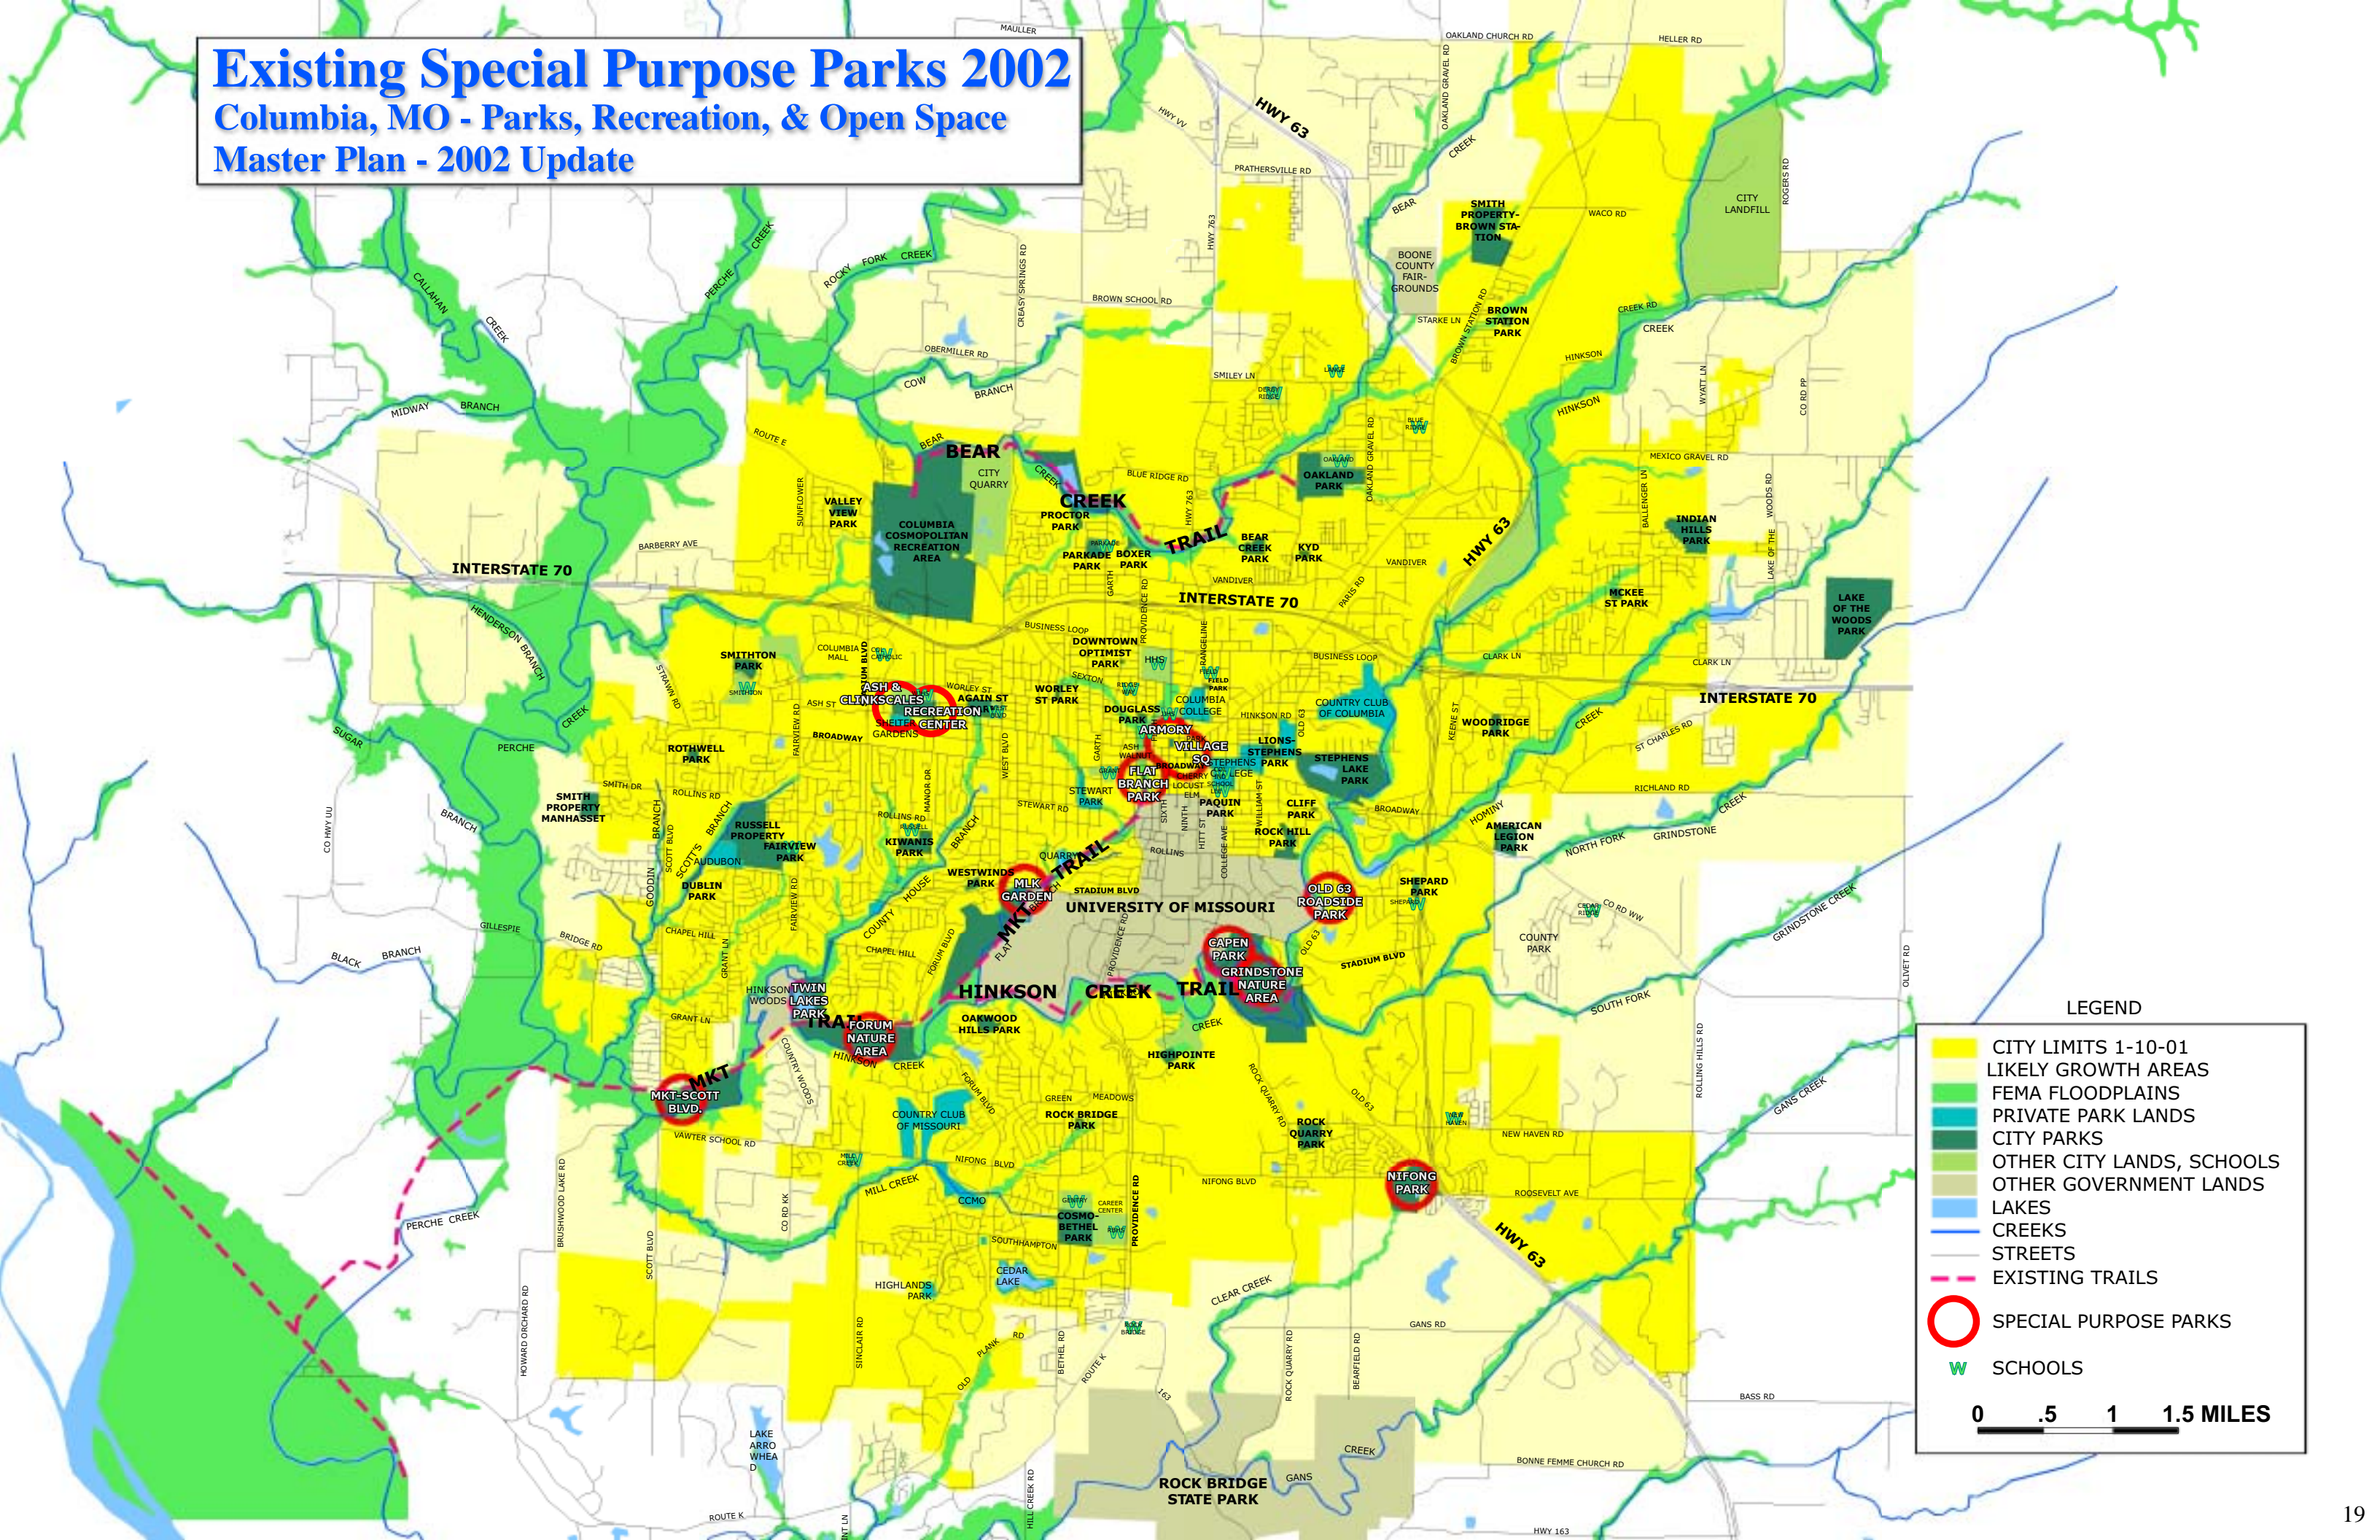

# Existing Special Purpose Parks 2002

## Columbia, MO - Parks, Recreation, & Open Space

### Master Plan - 2002 Update

**LEGEND**

- CITY LIMITS 1-10-01
- LIKELY GROWTH AREAS
- FEMA FLOODPLAINS
- PRIVATE PARK LANDS
- CITY PARKS
- OTHER CITY LANDS, SCHOOLS
- OTHER GOVERNMENT LANDS
- LAKES
- CREEKS
- STREETS
- EXISTING TRAILS
- SPECIAL PURPOSE PARKS
- W SCHOOLS

**0 .5 1 1.5 MILES**