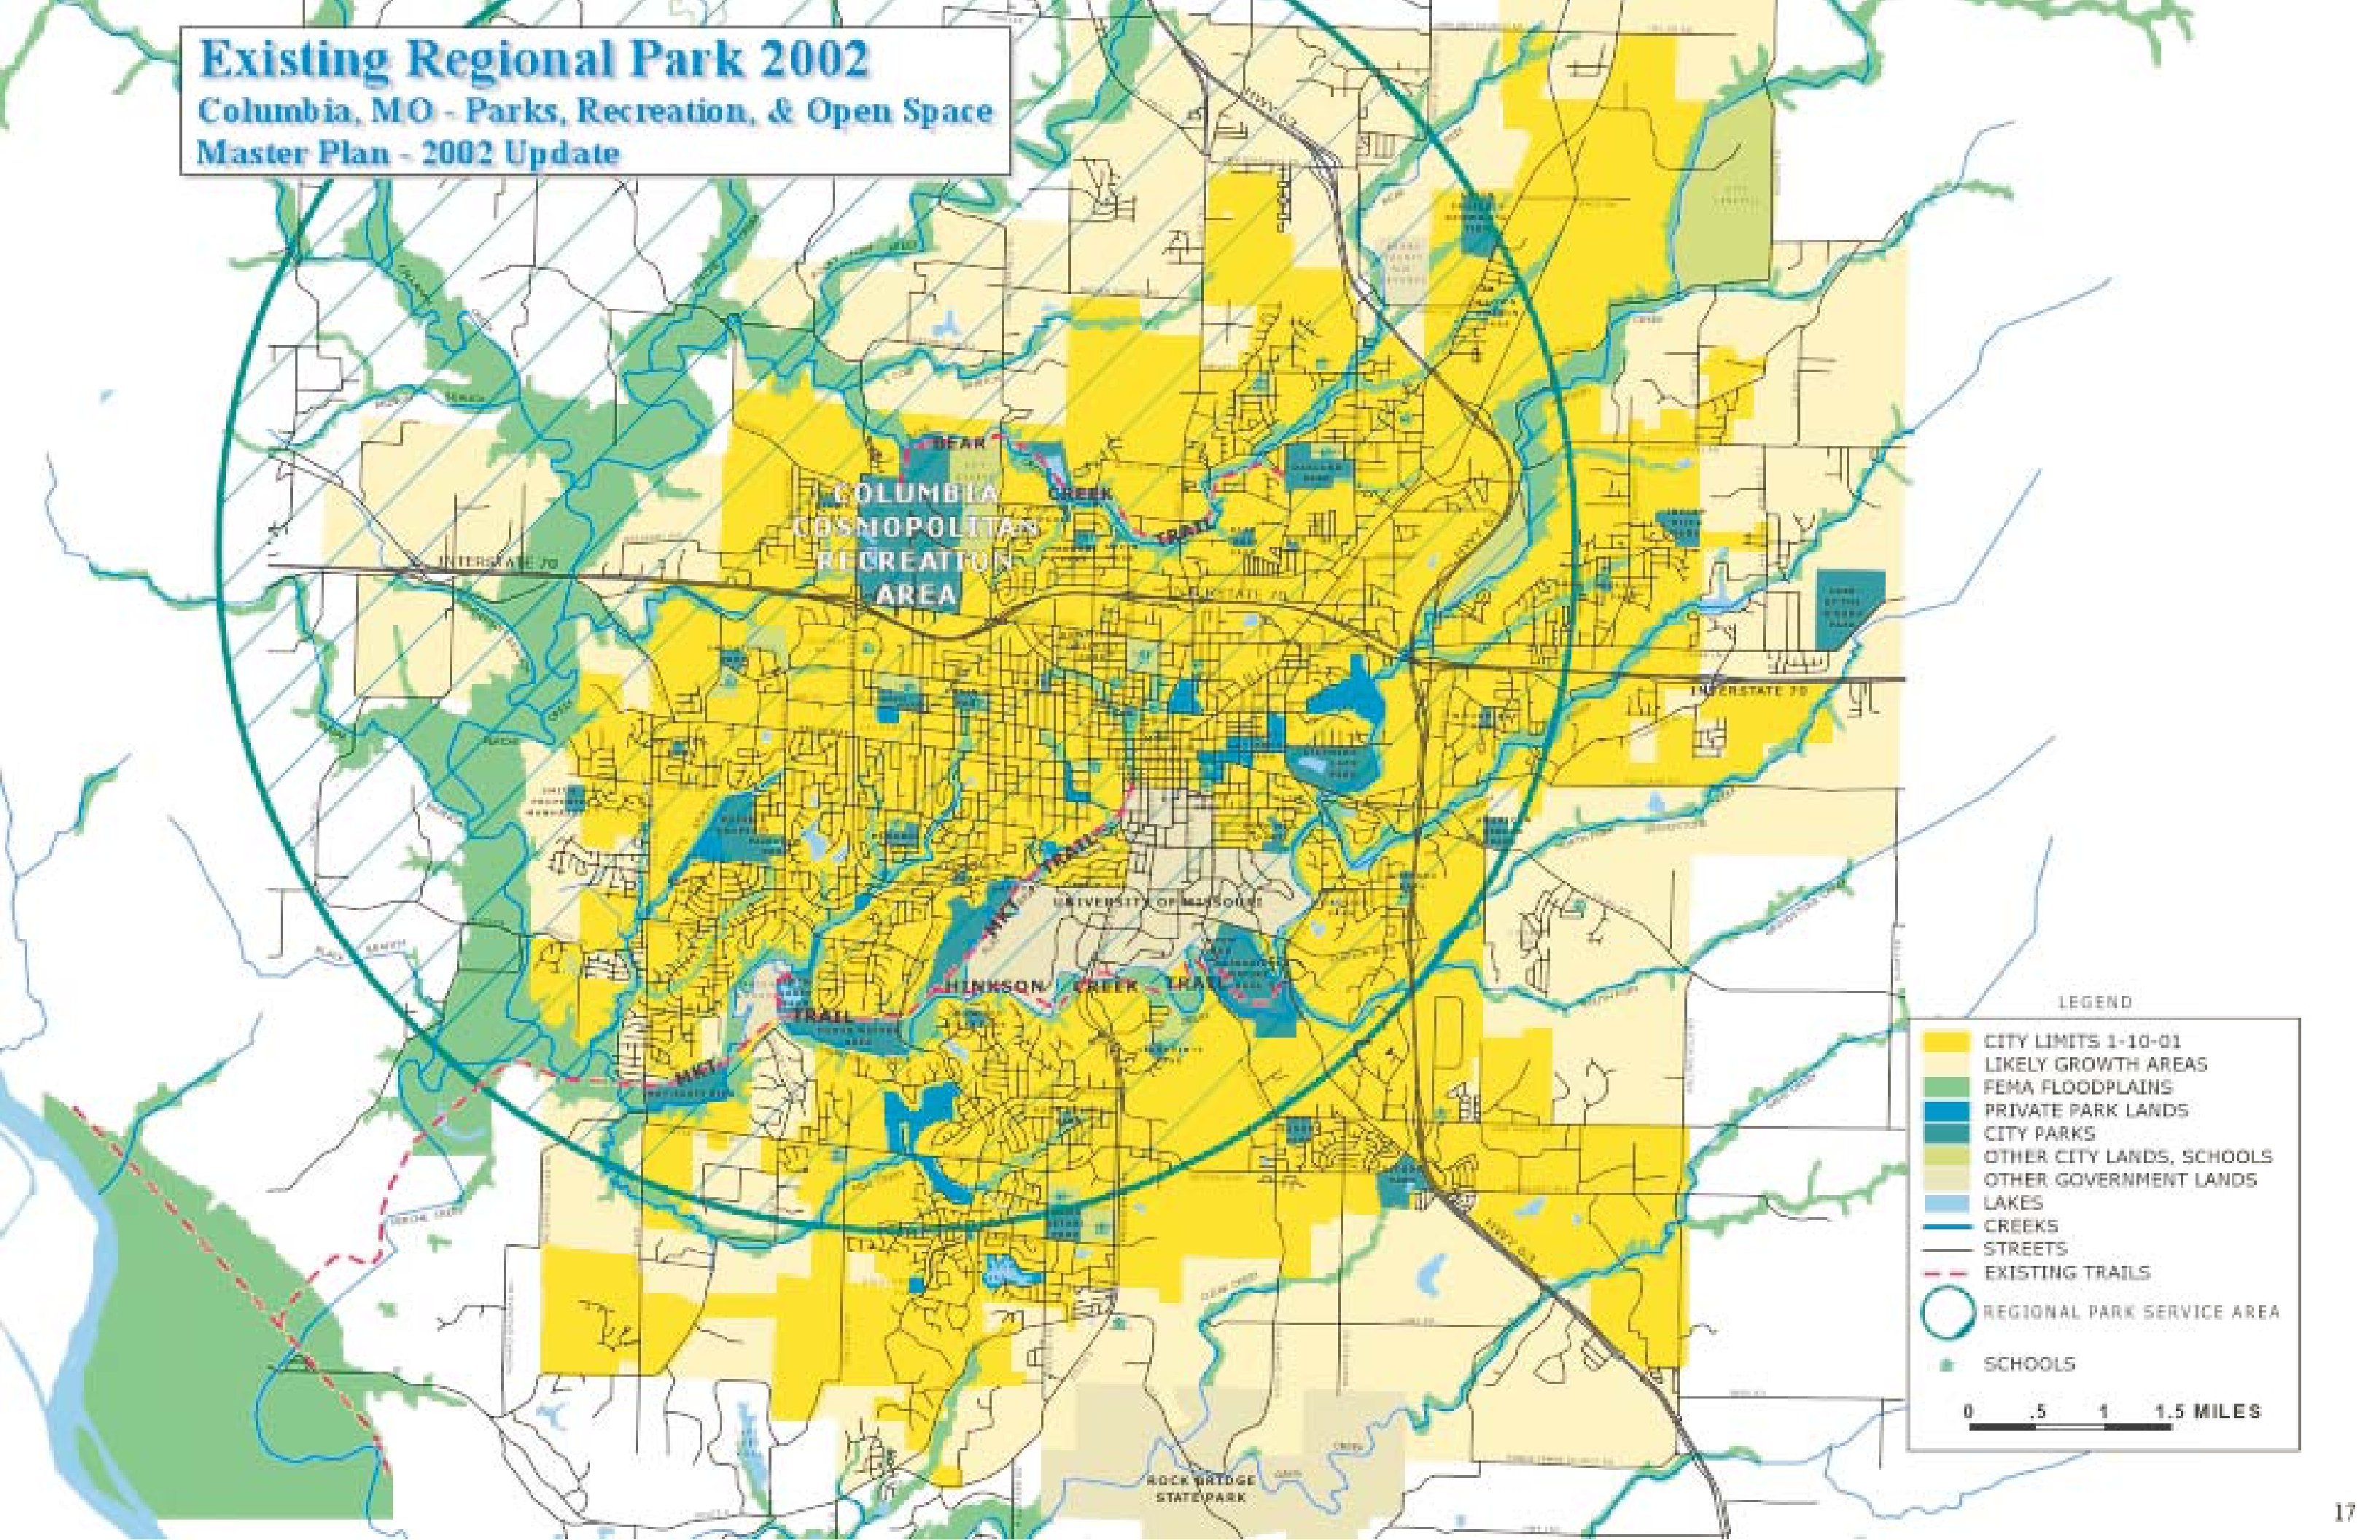

# Existing Regional Park 2002

## Columbia, MO - Parks, Recreation, & Open Space Master Plan - 2002 Update

COLUMBIA  
COSMOPOLITAN  
RECREATION  
AREA

HINCKSON CREEK TRAIL

UNIVERSITY OF MISSOURI

ROCK BRIDGE  
STATE PARK

### LEGEND

- CITY LIMITS 1-10-01
  - LIKELY GROWTH AREAS
  - FEMA FLOODPLAINS
  - PRIVATE PARK LANDS
  - CITY PARKS
  - OTHER CITY LANDS, SCHOOLS
  - OTHER GOVERNMENT LANDS
  - LAKES
  - CREEKS
  - STREETS
  - EXISTING TRAILS
  - REGIONAL PARK SERVICE AREA
  - SCHOOLS
- 0 .5 1 1.5 MILES