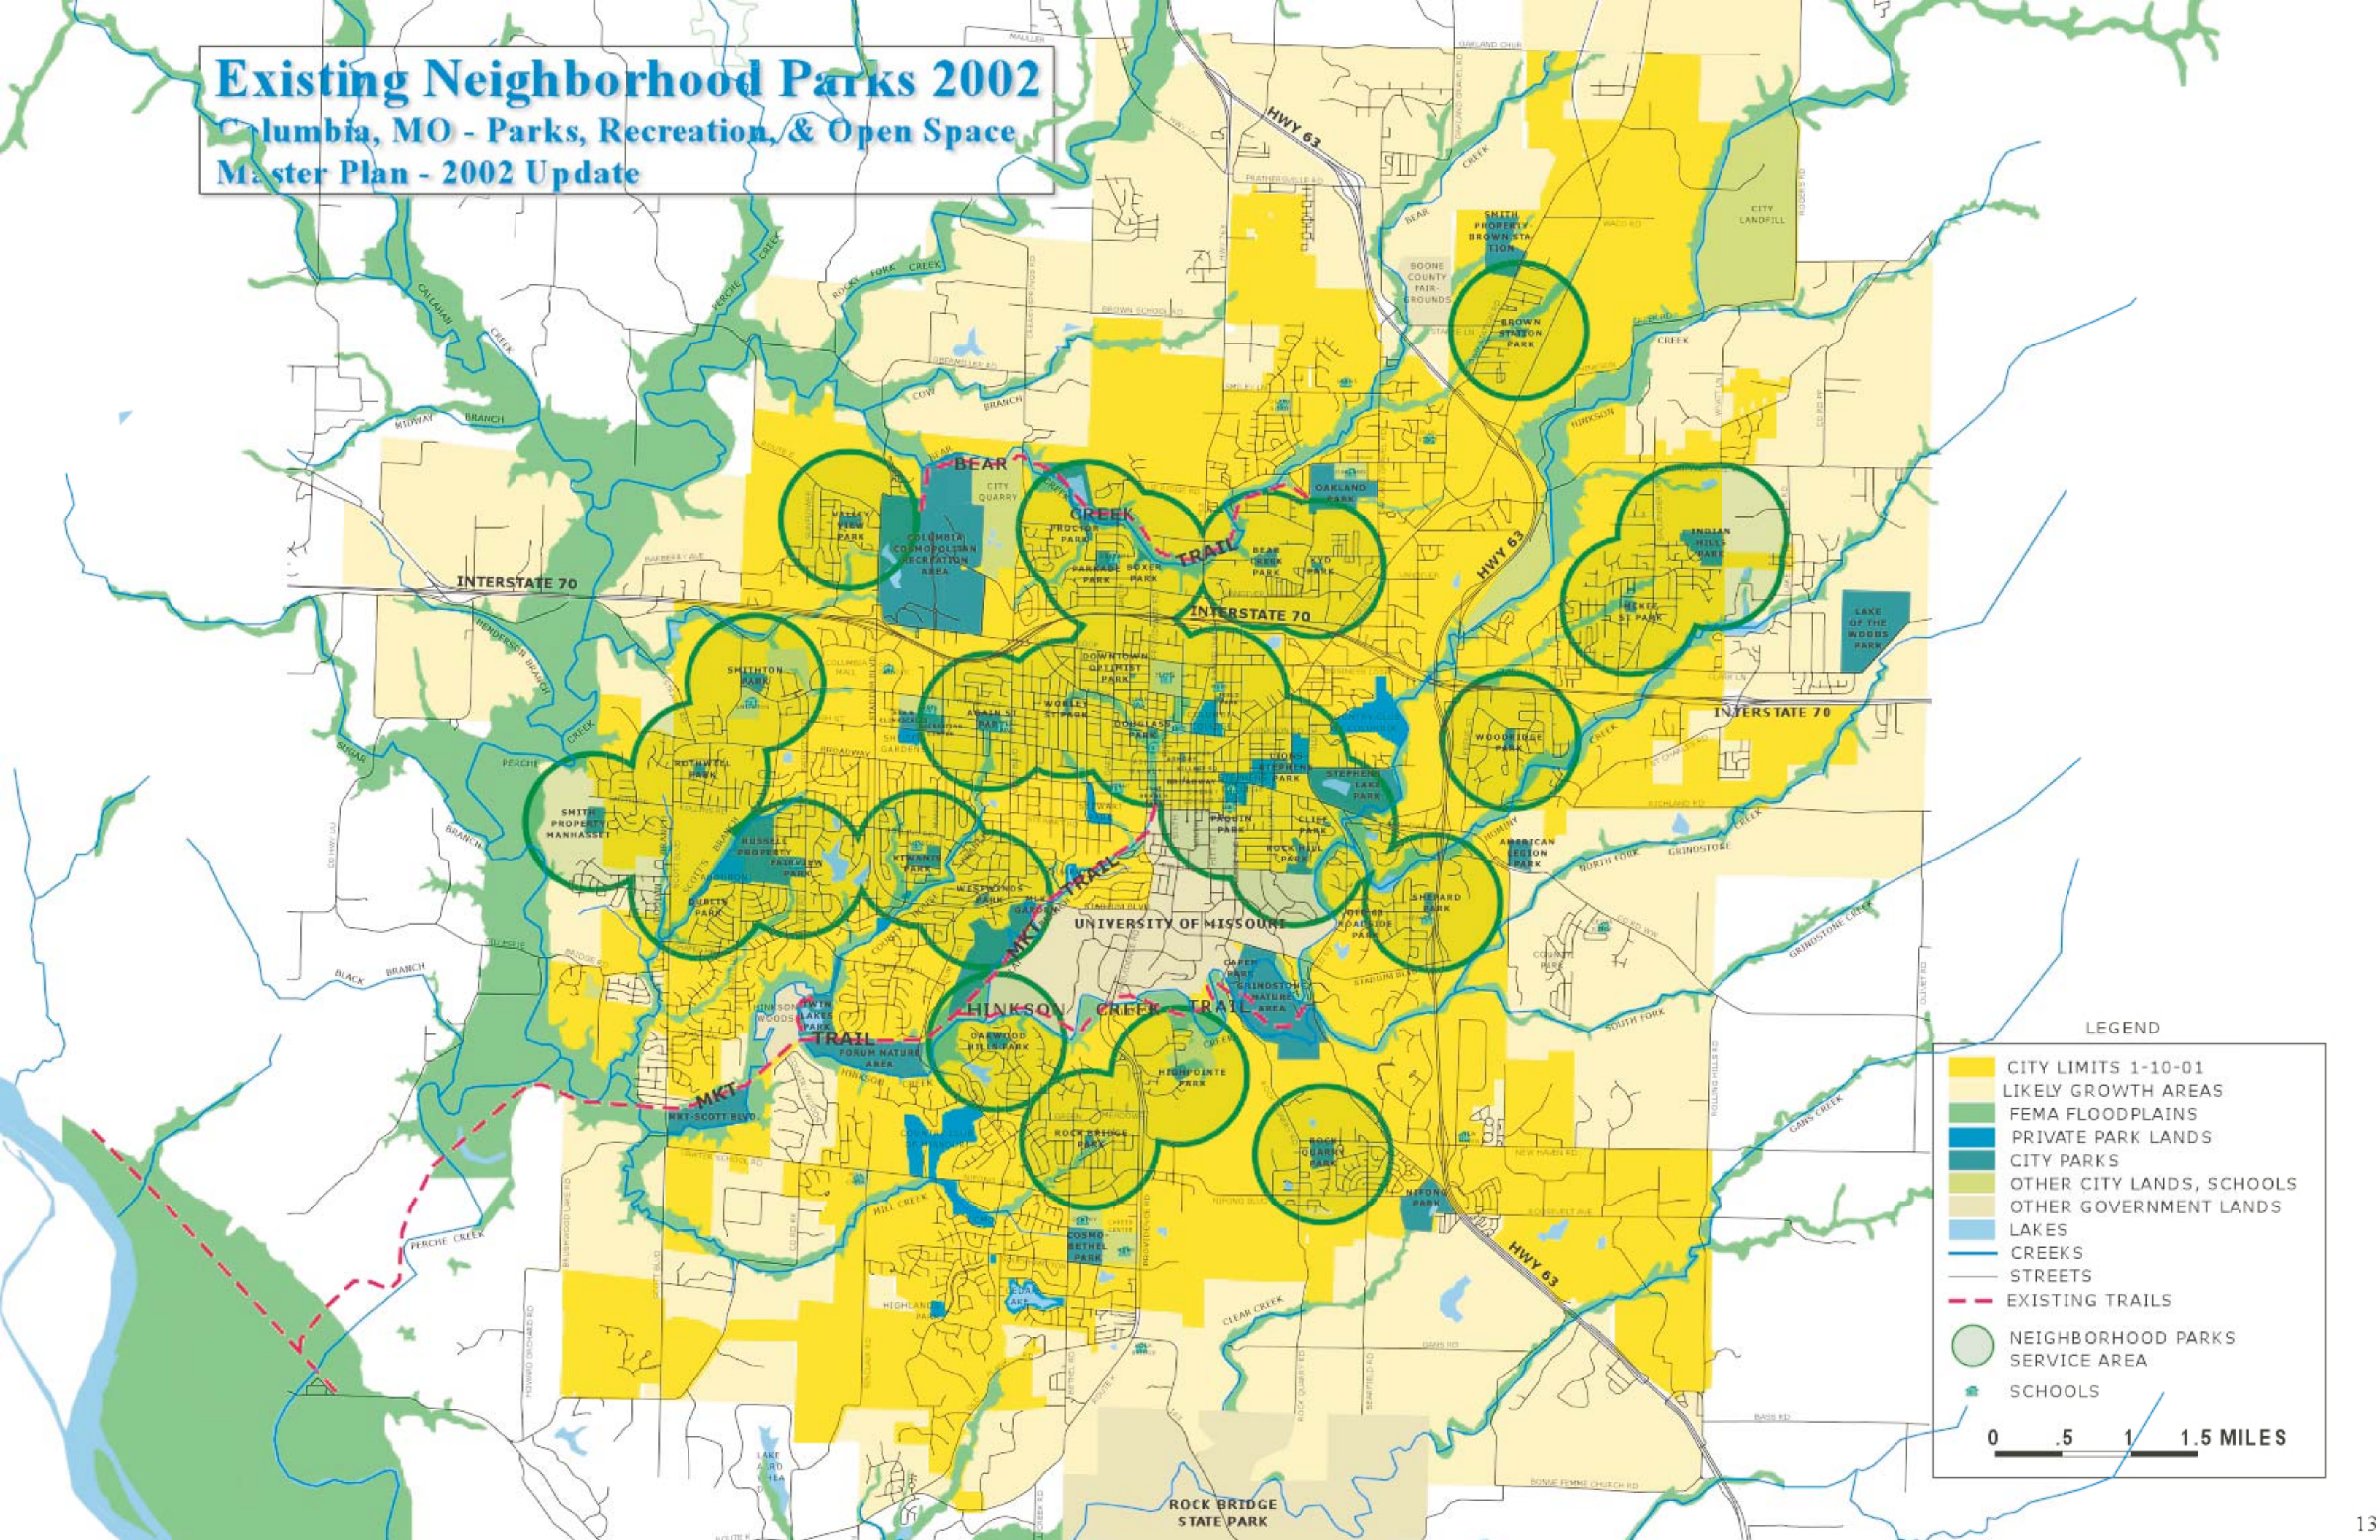

Existing Neighborhood Parks 2002

Columbia, MO - Parks, Recreation, & Open Space
Master Plan - 2002 Update

LEGEND

- CITY LIMITS 1-10-01
- LIKELY GROWTH AREAS
- FEMA FLOODPLAINS
- PRIVATE PARK LANDS
- CITY PARKS
- OTHER CITY LANDS, SCHOOLS
- OTHER GOVERNMENT LANDS
- LAKES
- CREEKS
- STREETS
- EXISTING TRAILS
- NEIGHBORHOOD PARKS SERVICE AREA
- S SCHOOLS

0 .5 1 1.5 MILES