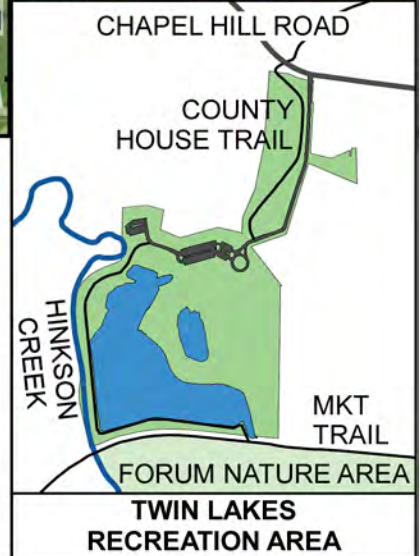

TWIN LAKES RECREATION AREA FACILITIES

73.3 Acres

Reservable Shelter

Lights

Electric

220 Volt Outlets (3)

110 Volt Duplex Outlets (10)

Drinking Fountain (ADA)

4 Double BBQ grills (ADA)

Hose bib available (Deposit req.)

Drive-up Access to Shelter (Deposit req.)

Little Mates Cove Swim Area

Bath House

Restrooms - Seasonal (2)

Lake (18.8 Acres)

Non-Motorized Boating/Fishing

No Vehicle Access

Fishing Dock

Dog Park (Area Changes Seasonally)

Playground

County House Trail (1 mile section)

Connection to MKT Trail

Access to Hinkson Woods

Conservation Area

Parking: 159 Standard Spaces,

6 ADA Spaces

Twin Lakes Recreation Area

2500 Chapel Hill Road