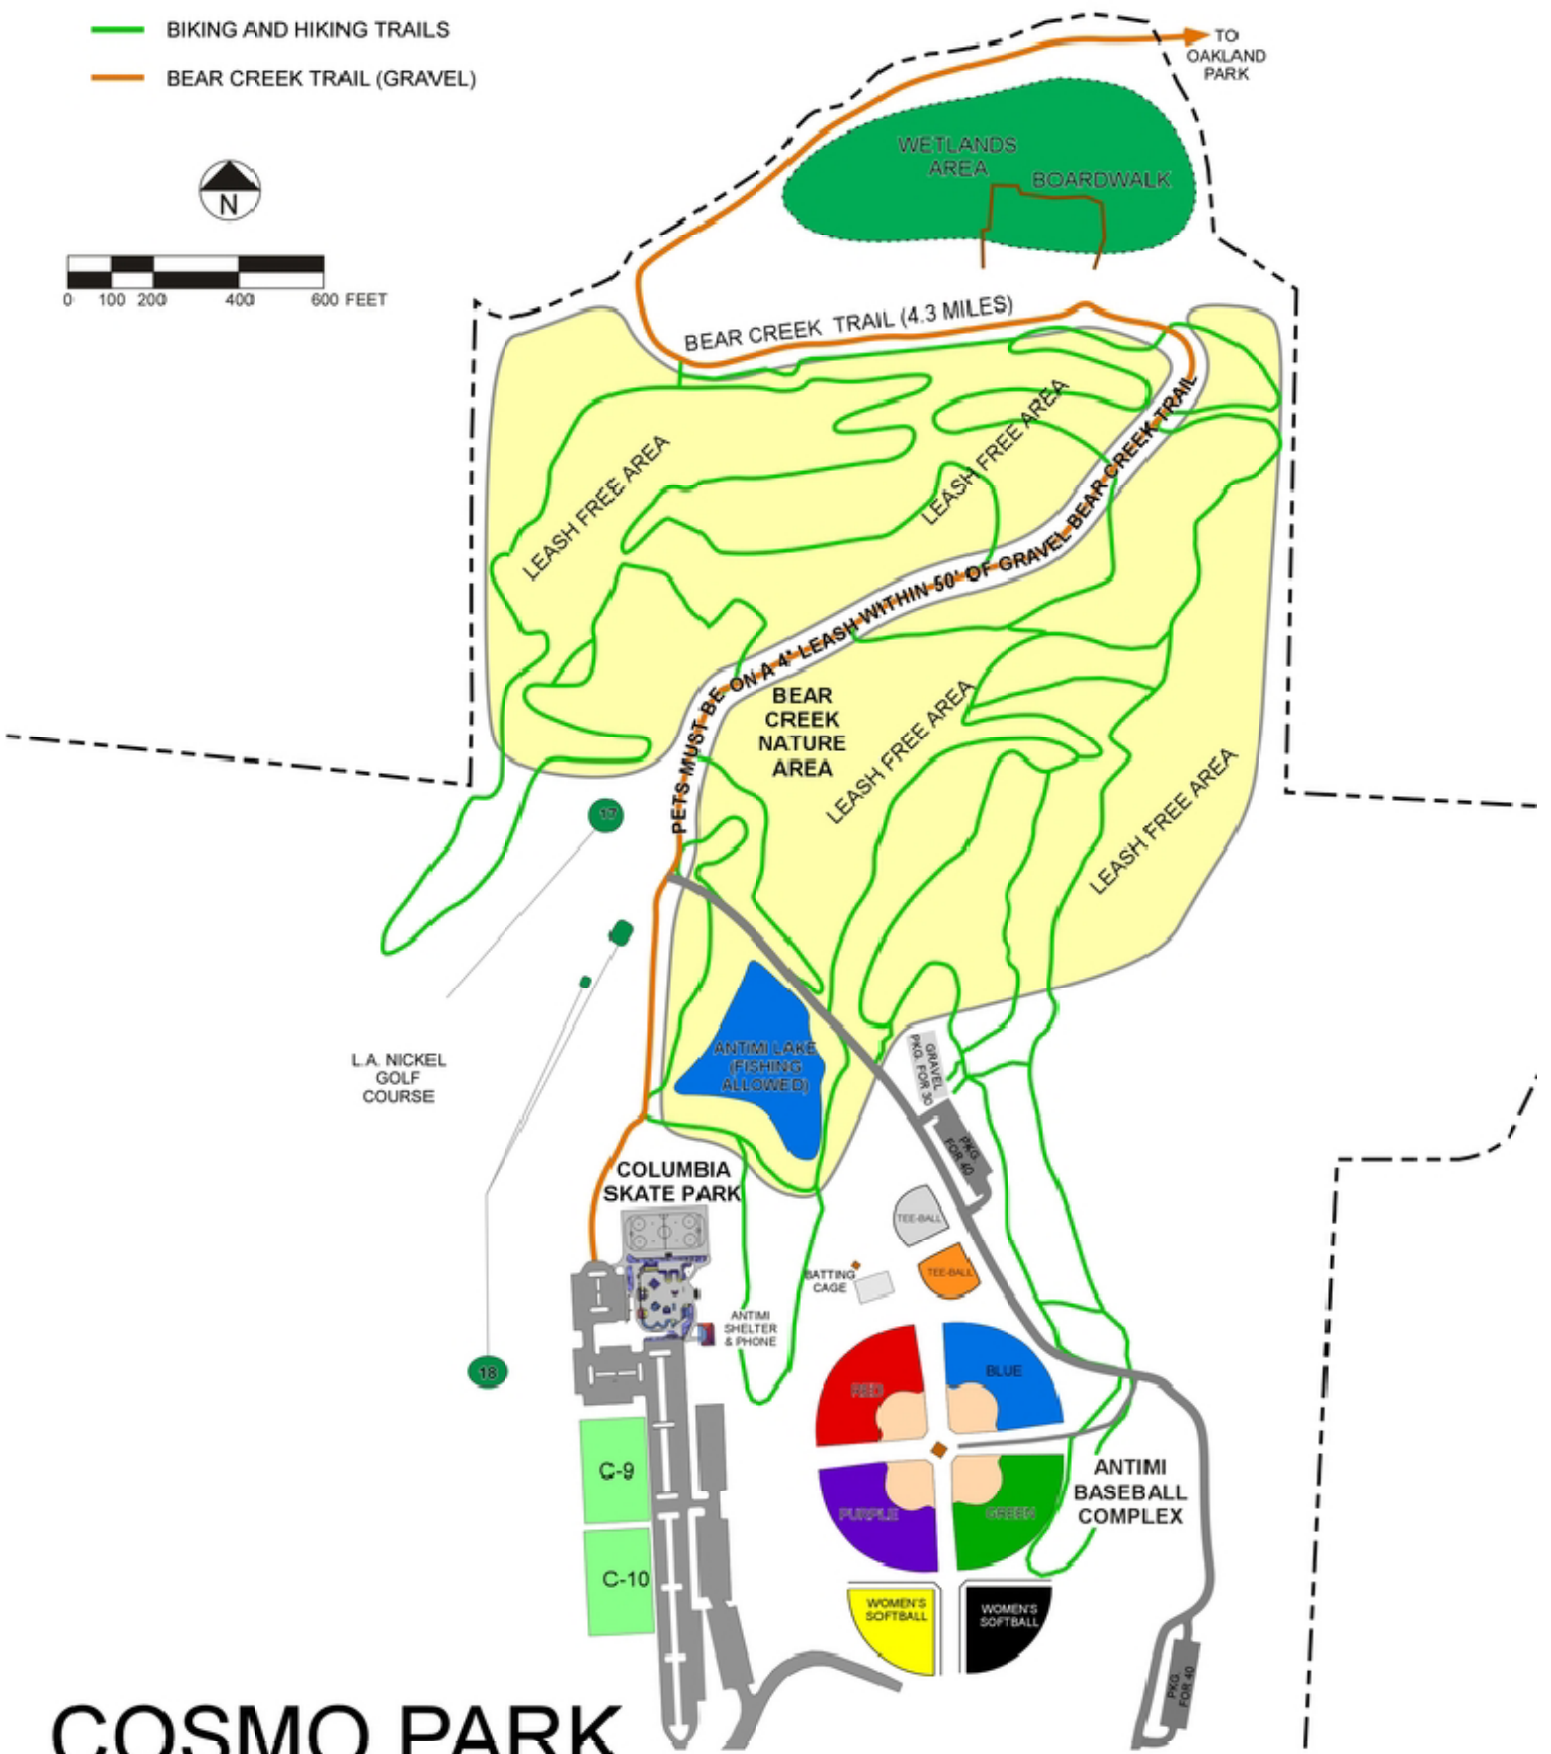

- BIKING AND HIKING TRAILS
- BEAR CREEK TRAIL (GRAVEL)

# COSMO PARK BEAR CREEK NATURE AREA LEASH FREE AREA