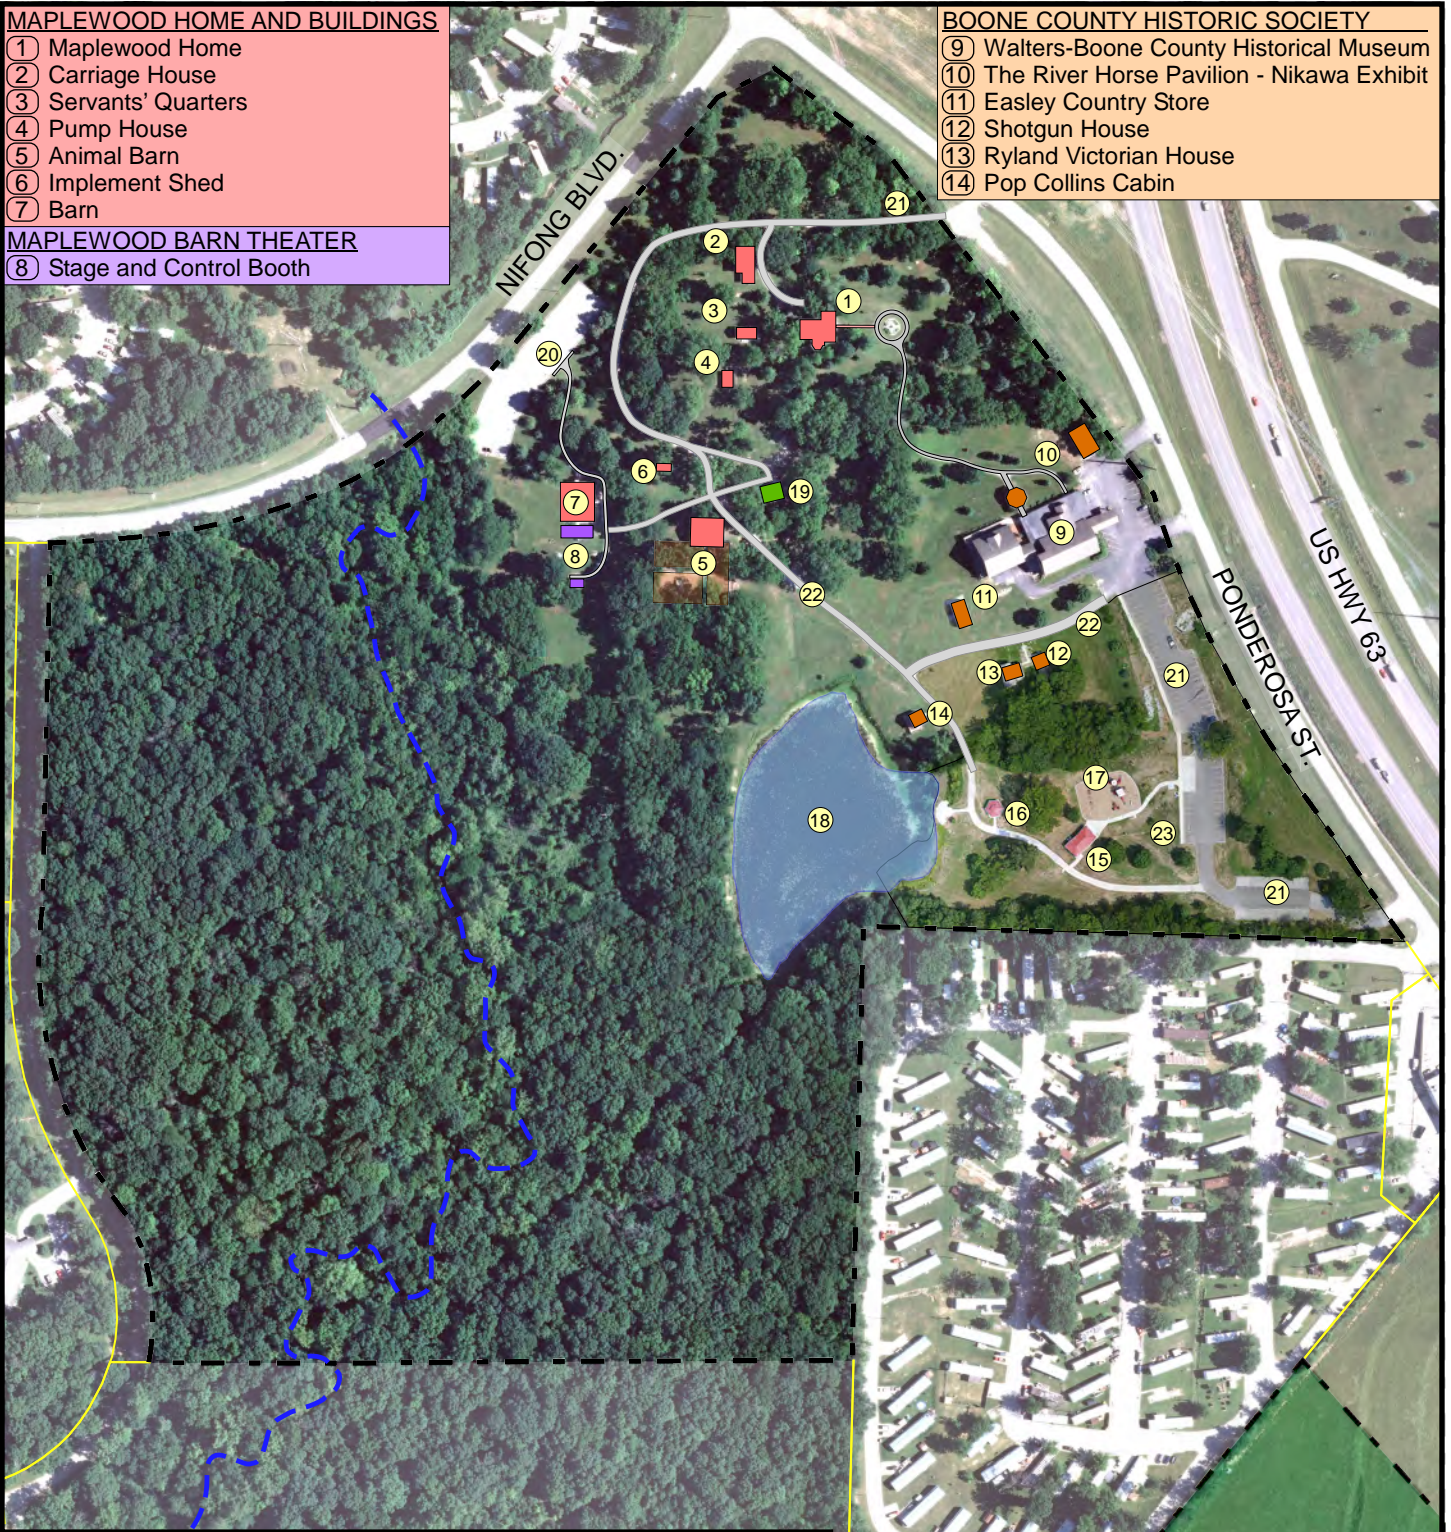

MAPLEWOOD HOME AND BUILDINGS

- ① Maplewood Home
- ② Carriage House
- ③ Servants' Quarters
- ④ Pump House
- ⑤ Animal Barn
- ⑥ Implement Shed
- ⑦ Barn

MAPLEWOOD BARN THEATER

- ⑧ Stage and Control Booth

BOONE COUNTY HISTORIC SOCIETY

- ⑨ Walters-Boone County Historical Museum
- ⑩ The River Horse Pavilion - Nikawa Exhibit
- ⑪ Easley Country Store
- ⑫ Shotgun House
- ⑬ Ryland Victorian House
- ⑭ Pop Collins Cabin

NIFONG PARK FACILITIES

- 58 Acres
- ⑮ Dr. Charles W. Gehrke Shelter
Reservable
Lights
Electrical Service:
220 Volt Outlet (1)
110 Volt Duplex Outlets (4)
Drinking Fountain (ADA)
1 Double BBQ Grill (ADA)
- ⑯ George F. Harper Shelter
- ⑰ Harry L. Gentry Playground
- ⑱ Pond 1.9 acres - Fishing
- ⑲ Restroom - Seasonal
- ⑳ East Nifong Blvd. Parking Lot
54 Standard Spaces, 4 ADA Spaces
- ㉑ Ponderosa St. Parking Lots
92 Standard Spaces, 4 ADA Spaces
- ㉒ Gravel Trail - No Vehicles
- ㉓ Cosmo Corner

A. Perry Philips Park

Nifong Park