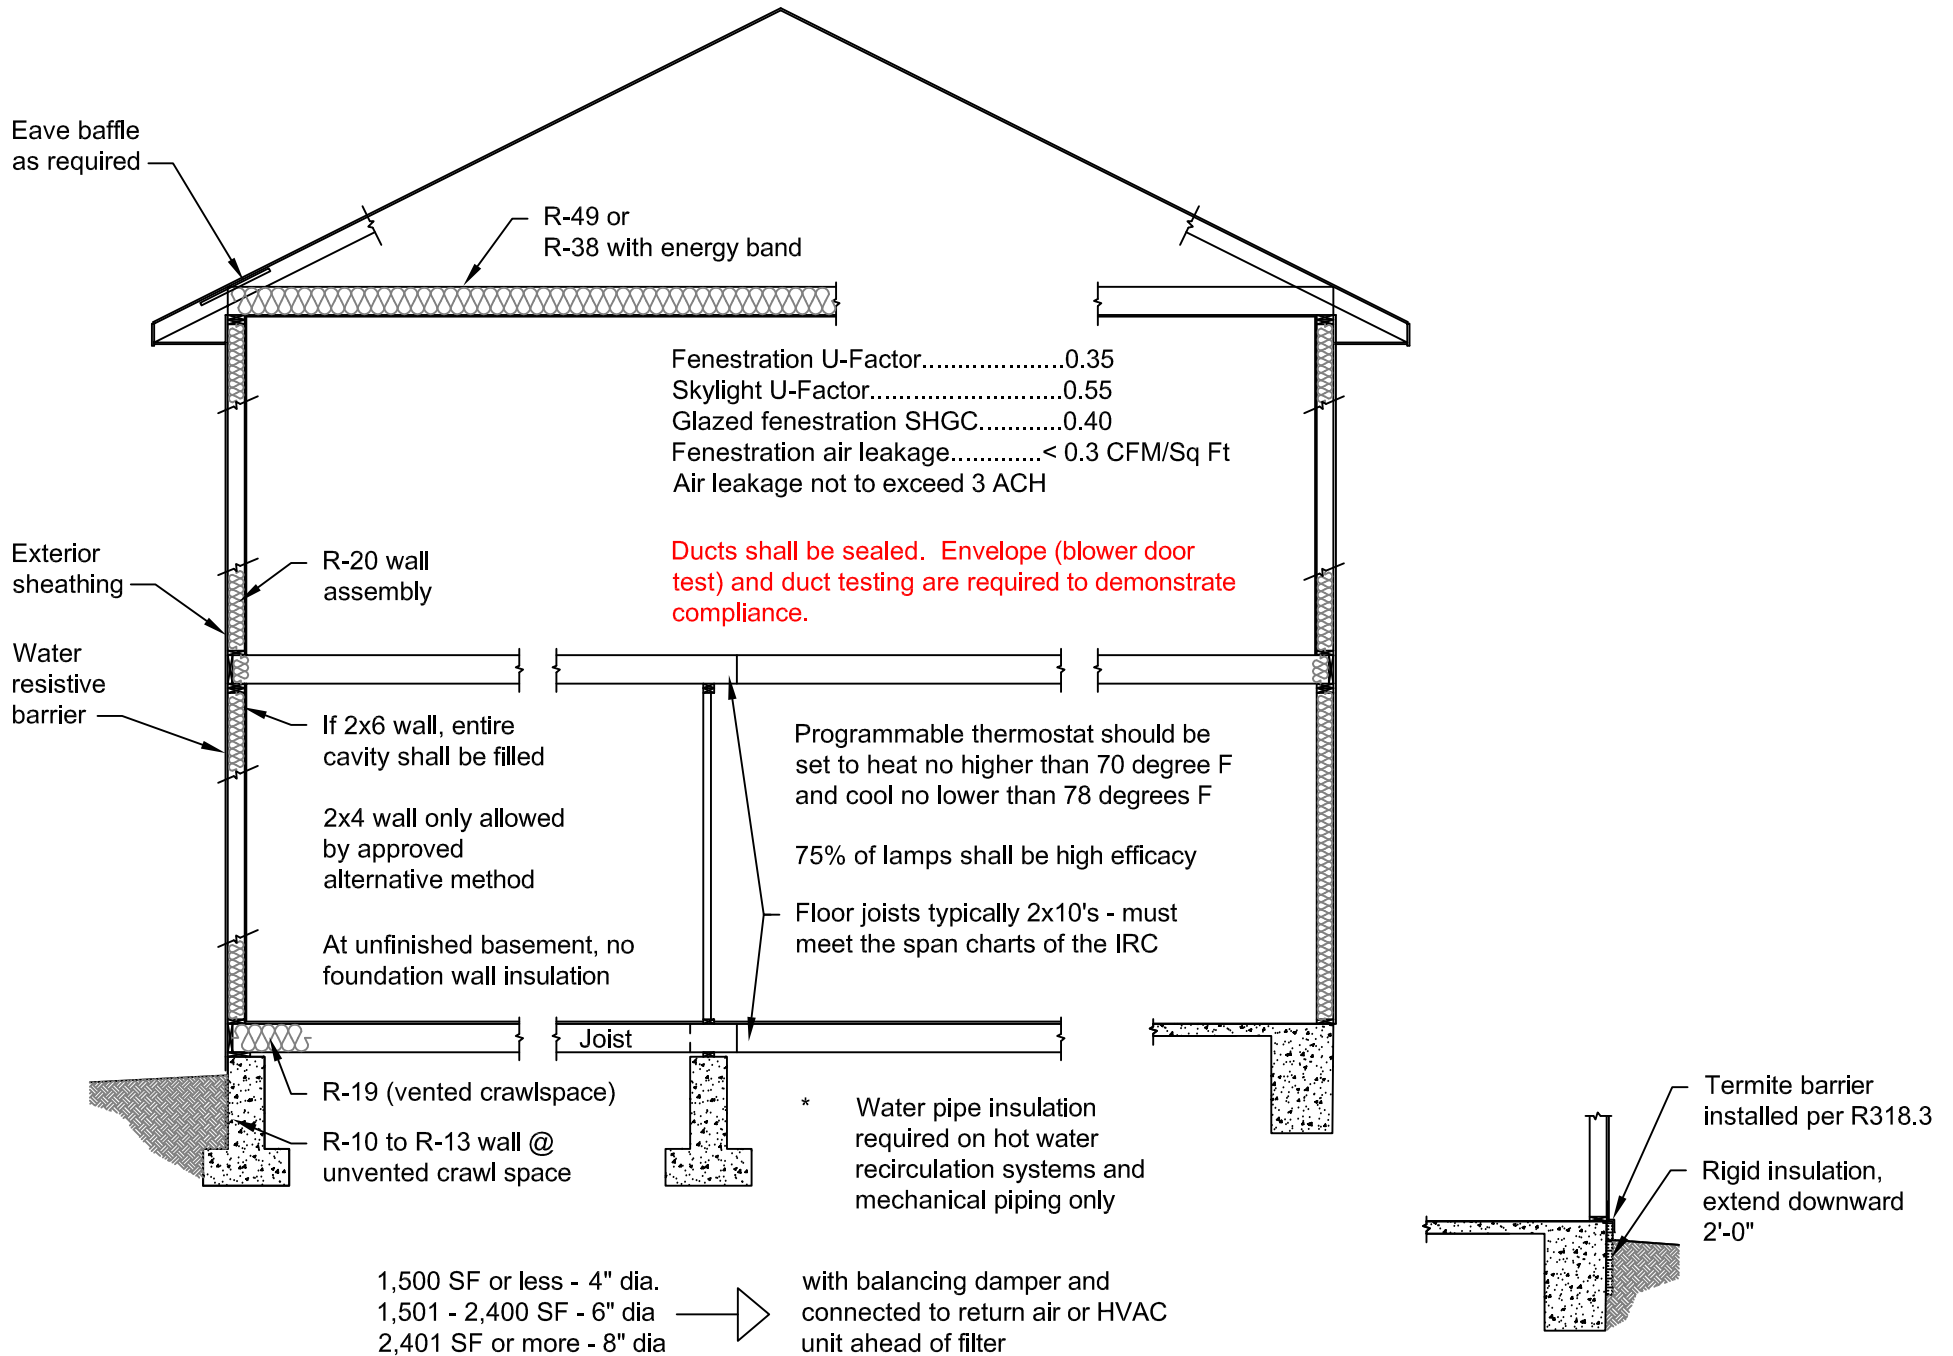

City of Columbia, MO 2015 RESIDENTIAL ENERGY CODE REQUIREMENTS DIAGRAM

REQUIRED