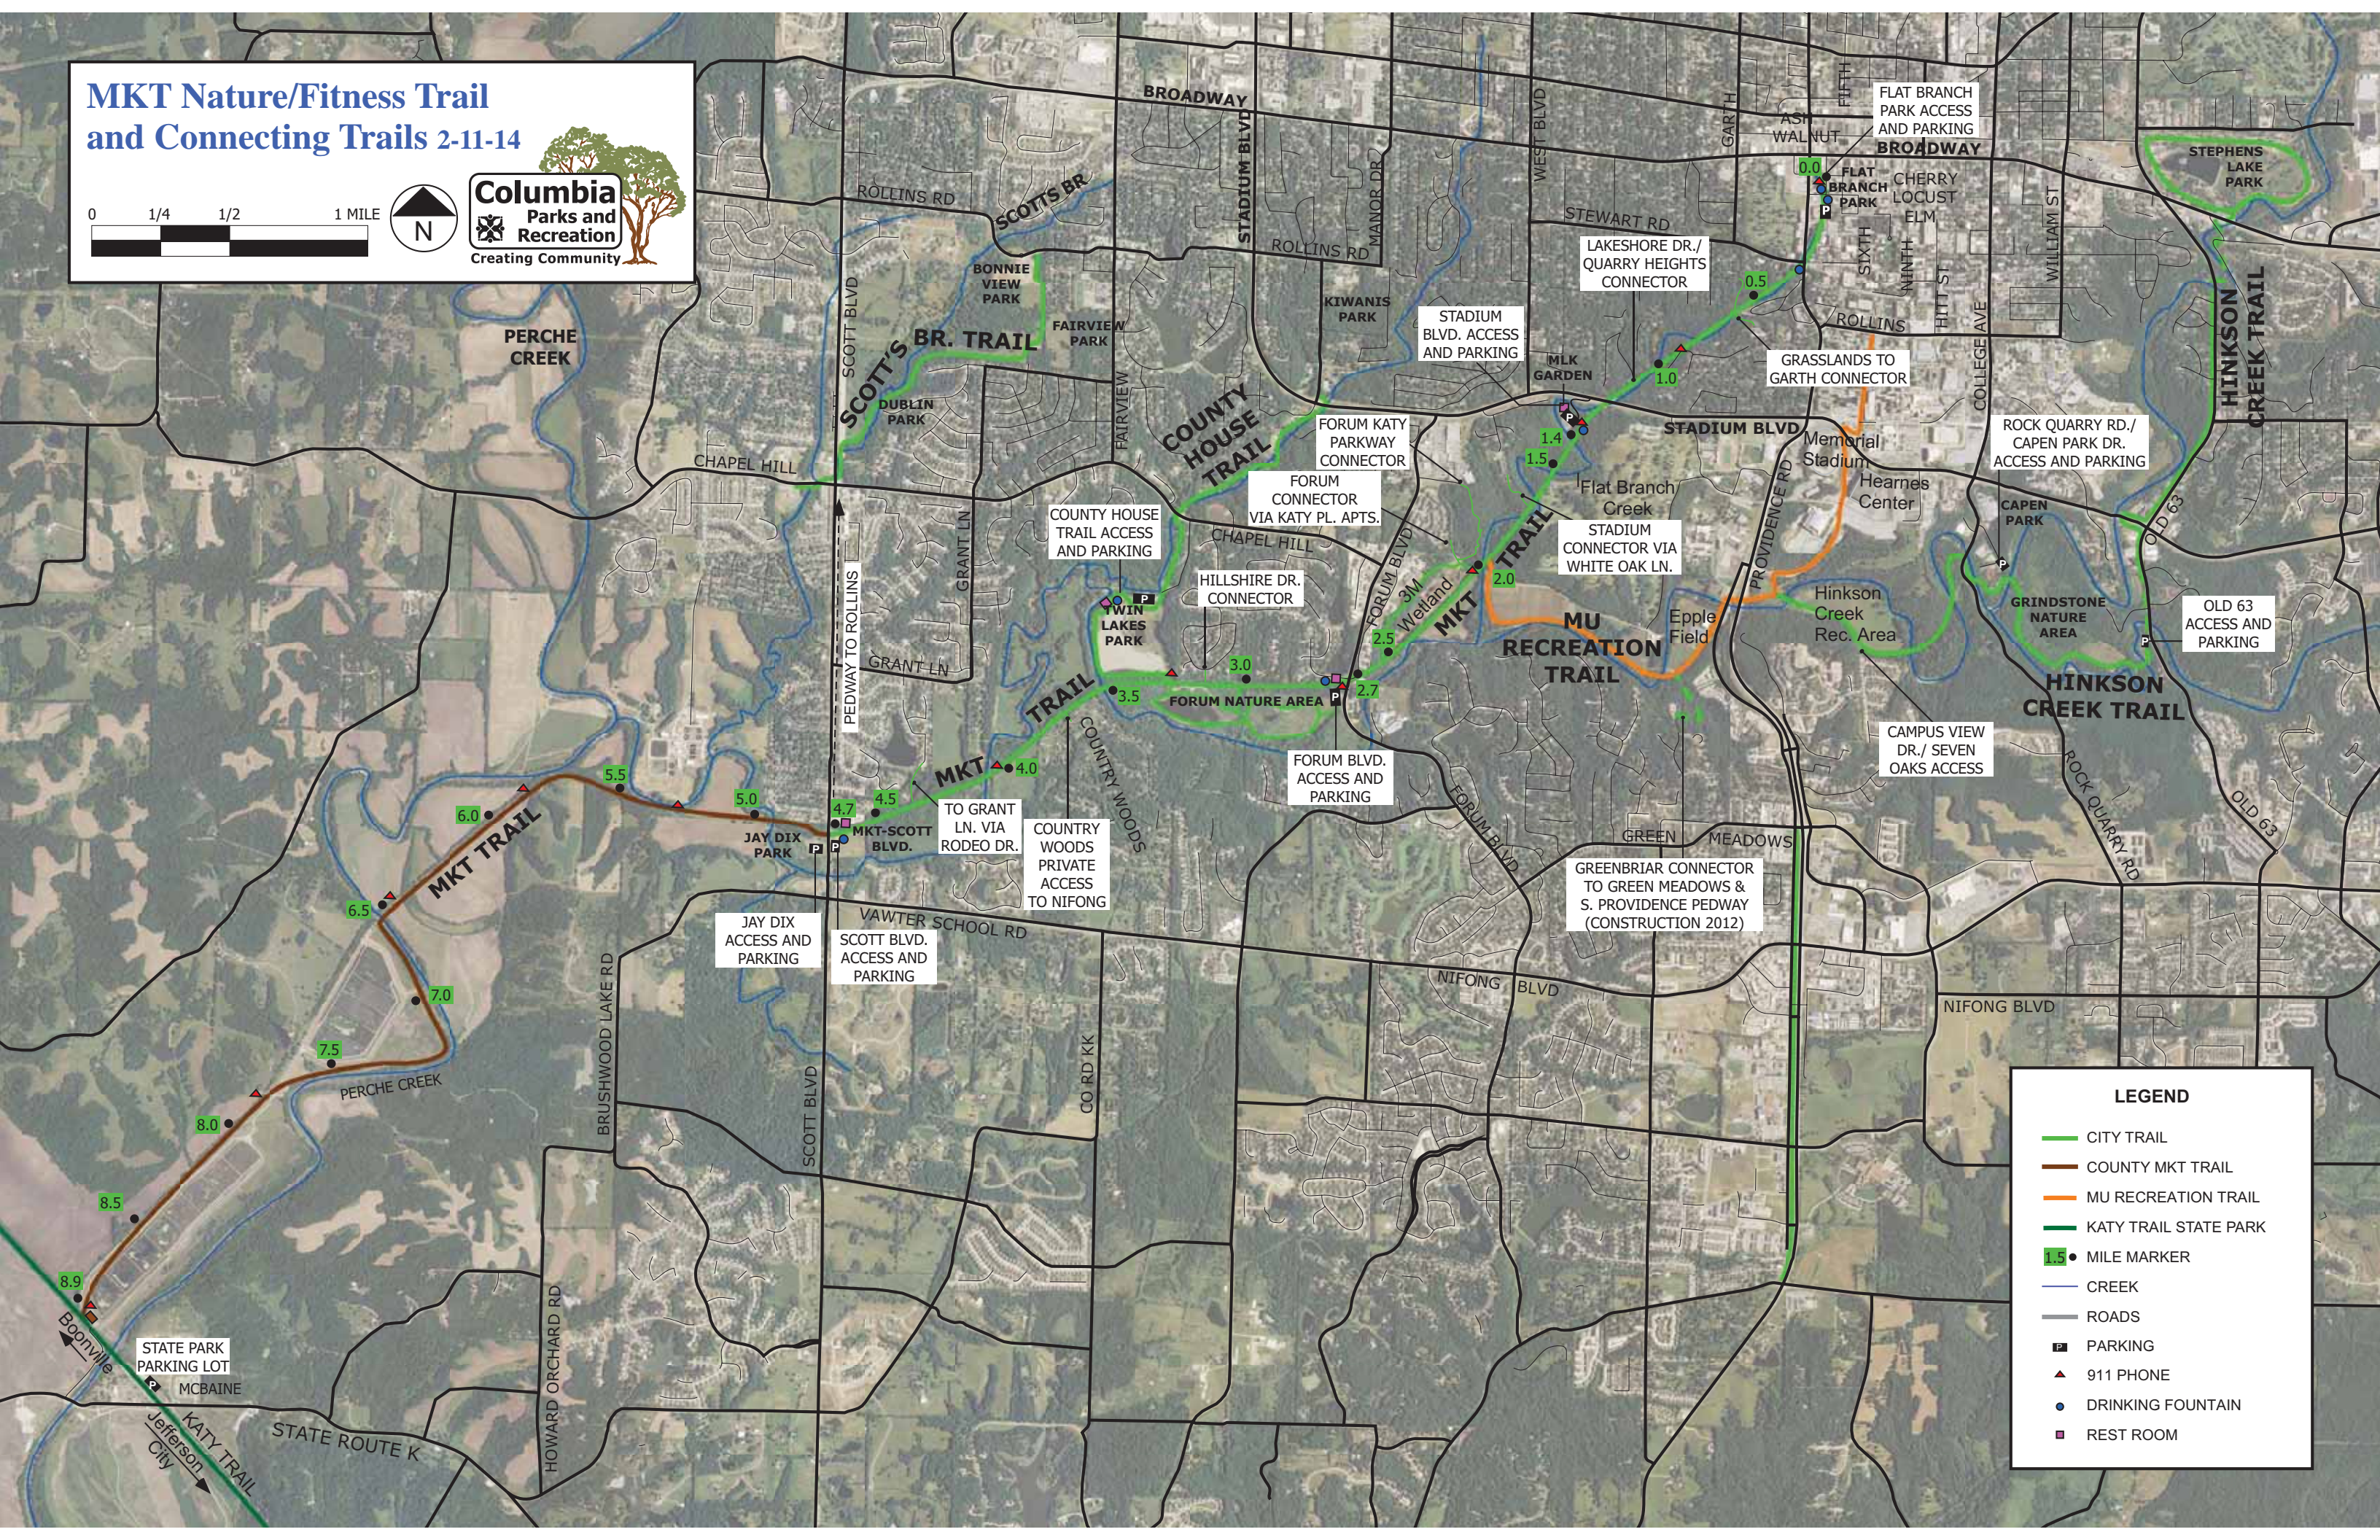

# MKT Nature/Fitness Trail and Connecting Trails 2-11-14

**LEGEND**

- CITY TRAIL
- COUNTY MKT TRAIL
- MU RECREATION TRAIL
- KATY TRAIL STATE PARK
- 1.5 MILE MARKER
- CREEK
- ROADS
- P PARKING
- ▲ 911 PHONE
- DRINKING FOUNTAIN
- R REST ROOM