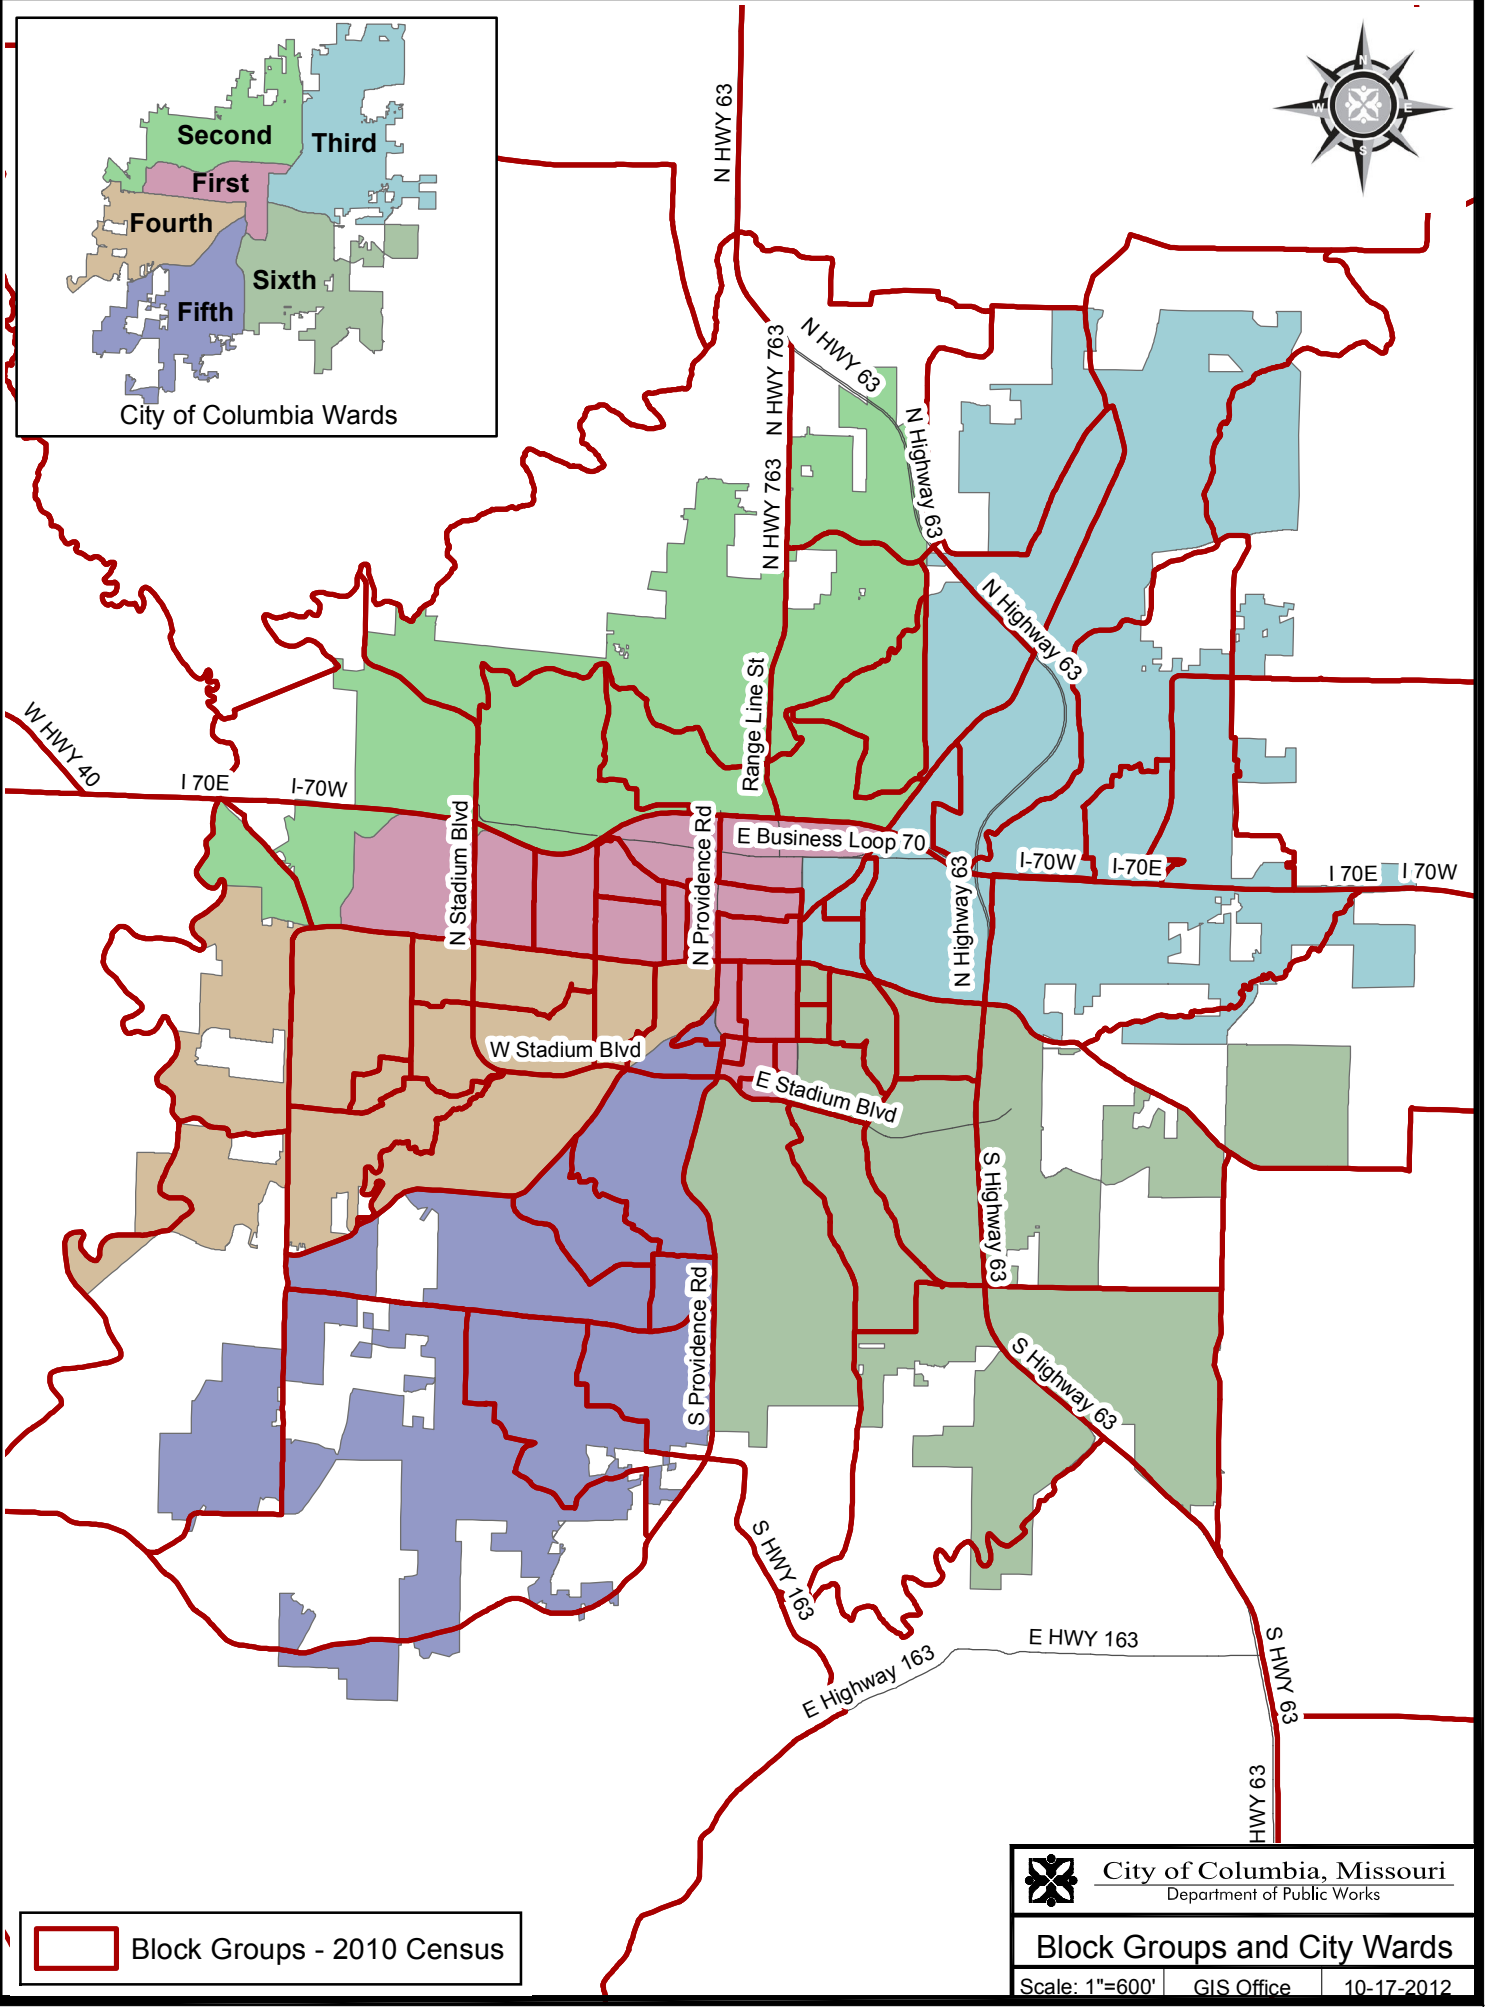

Wards (2011-Present Configuration) reported using 2013 US Census American Community Survey 5-year Block Groups Data[^]

Ward	Median Household Income in the Last 12 Months
1	$18,837.87
2	$44,732.40
3	$42,179.44
4	$84,375.36
5	$74,141.90
6	$31,500.25
City	$43,262.00

* Block groups do not neatly fit within ward geographies and may overlap into other wards or unincorporated areas. See included map. This makes block group level data, the best resolution in the American Community Survey data products, challenging to use with Columbia's wards. For this reason, these data are better used for normalized averages rather than total counts. The 2010 population figures based on Census Blocks remain the best data for population counts.

[^] City figure is not calculated from block groups, but by using the 2013 US Census American Community Survey 5-year data product reported by place.

Compiled by the City of Columbia GIS Office, January 2015

Wards (2011-Present Configuration) reported using 2013 US Census American Community Survey 5-year Block Groups Data for the Population Aged 25 Years and Over^{##}[^]

Ward	Educational Attainment for the Population Aged 25 Years and Over by Percent of Population				
	Regular High School Diploma	Some College, No Degree	Associate's Degree	Bachelor's Degree	Graduate or Professional Degree
1	22.63	14.72	5.07	20.68	16.75
2	17.64	19.96	5.91	25.67	13.86
3	16.59	22.00	5.59	25.80	16.26
4	7.18	12.04	5.16	31.53	39.78
5	8.29	12.89	4.39	36.75	31.19
6	11.90	15.71	6.17	27.26	30.11
City	12.97	17.20	5.59	30.10	24.43

* Block groups do not neatly fit within ward geographies and may overlap into other wards or unincorporated areas. See included map. This makes block group level data, the best resolution in the American Community Survey data products, challenging to use with Columbia's wards. For this reason, these data are better used for normalized averages rather than total counts. The 2010 population figures based on Census Blocks remain the best data for population counts.

[#] The American Community Survey reports education for the population aged 25 years and over as number for the block group. For the issues noted above, such reporting makes it challenging to give accurate figures for wards with overlapping block groups. To account for this, percentages were calculated from the source data and averaged by ward. Data comes from a limited sample population and is found in table B15003.

[^] City figure is not calculated from block groups, but by using the 2013 US Census American Community Survey 5-year data product reported by place.

Compiled by the City of Columbia GIS Office, January 2015

Block Groups - 2010 Census

City of Columbia, Missouri
Department of Public Works

Block Groups and City Wards

Scale: 1"=600'   GIS Office   10-17-2012