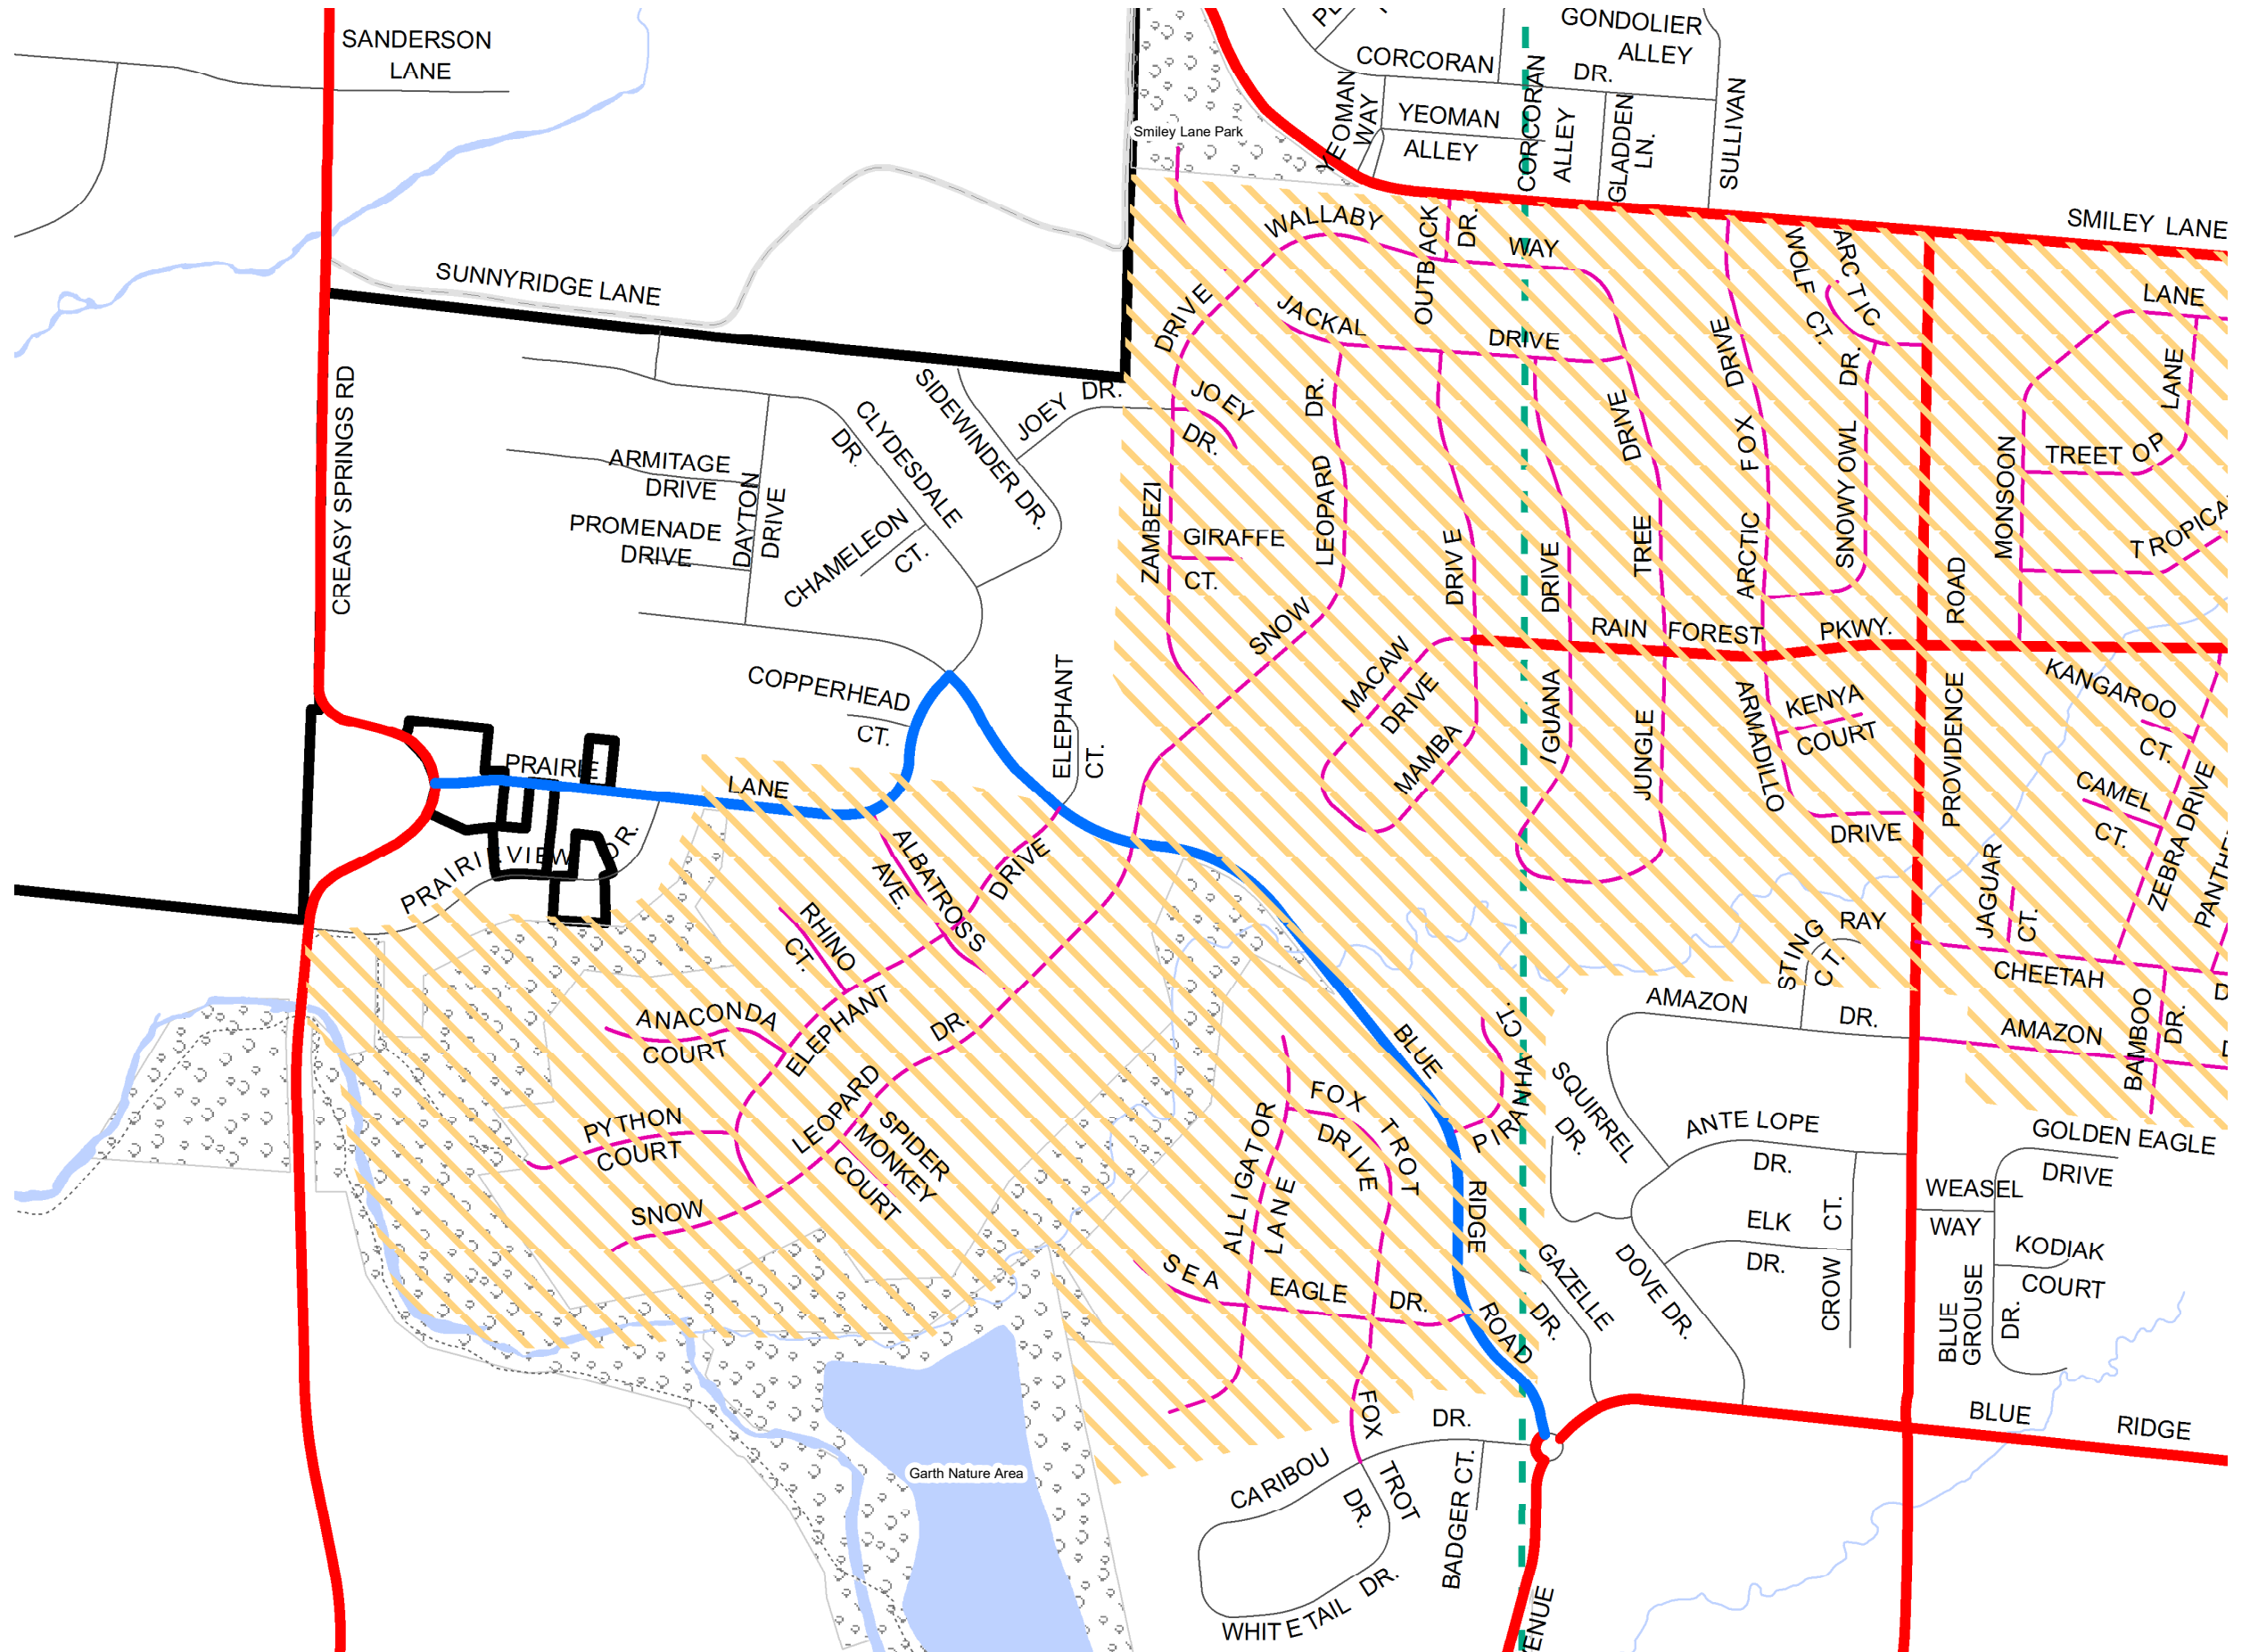

City of Columbia, Missouri
Snow Routes
Winter Weather
Season
2017-2018

Snow Route Priority

- City First Priority
- City Second Priority
- City Third Priority
- - - Priority Neighborhood Streets
- MODOT

City Priority Areas

- / / / Downtown Priority Area
- / / / Priority Neighborhoods
- Schools
- City Parks
- Government
- Trails
- Interstate or US Highways
- State Road
- Ramp
- Regular
- Private, Not Named
- Private, Named
- City Limit

Vanderveen Crossing Neighborhood - West

Last Updated: 11/30/2017