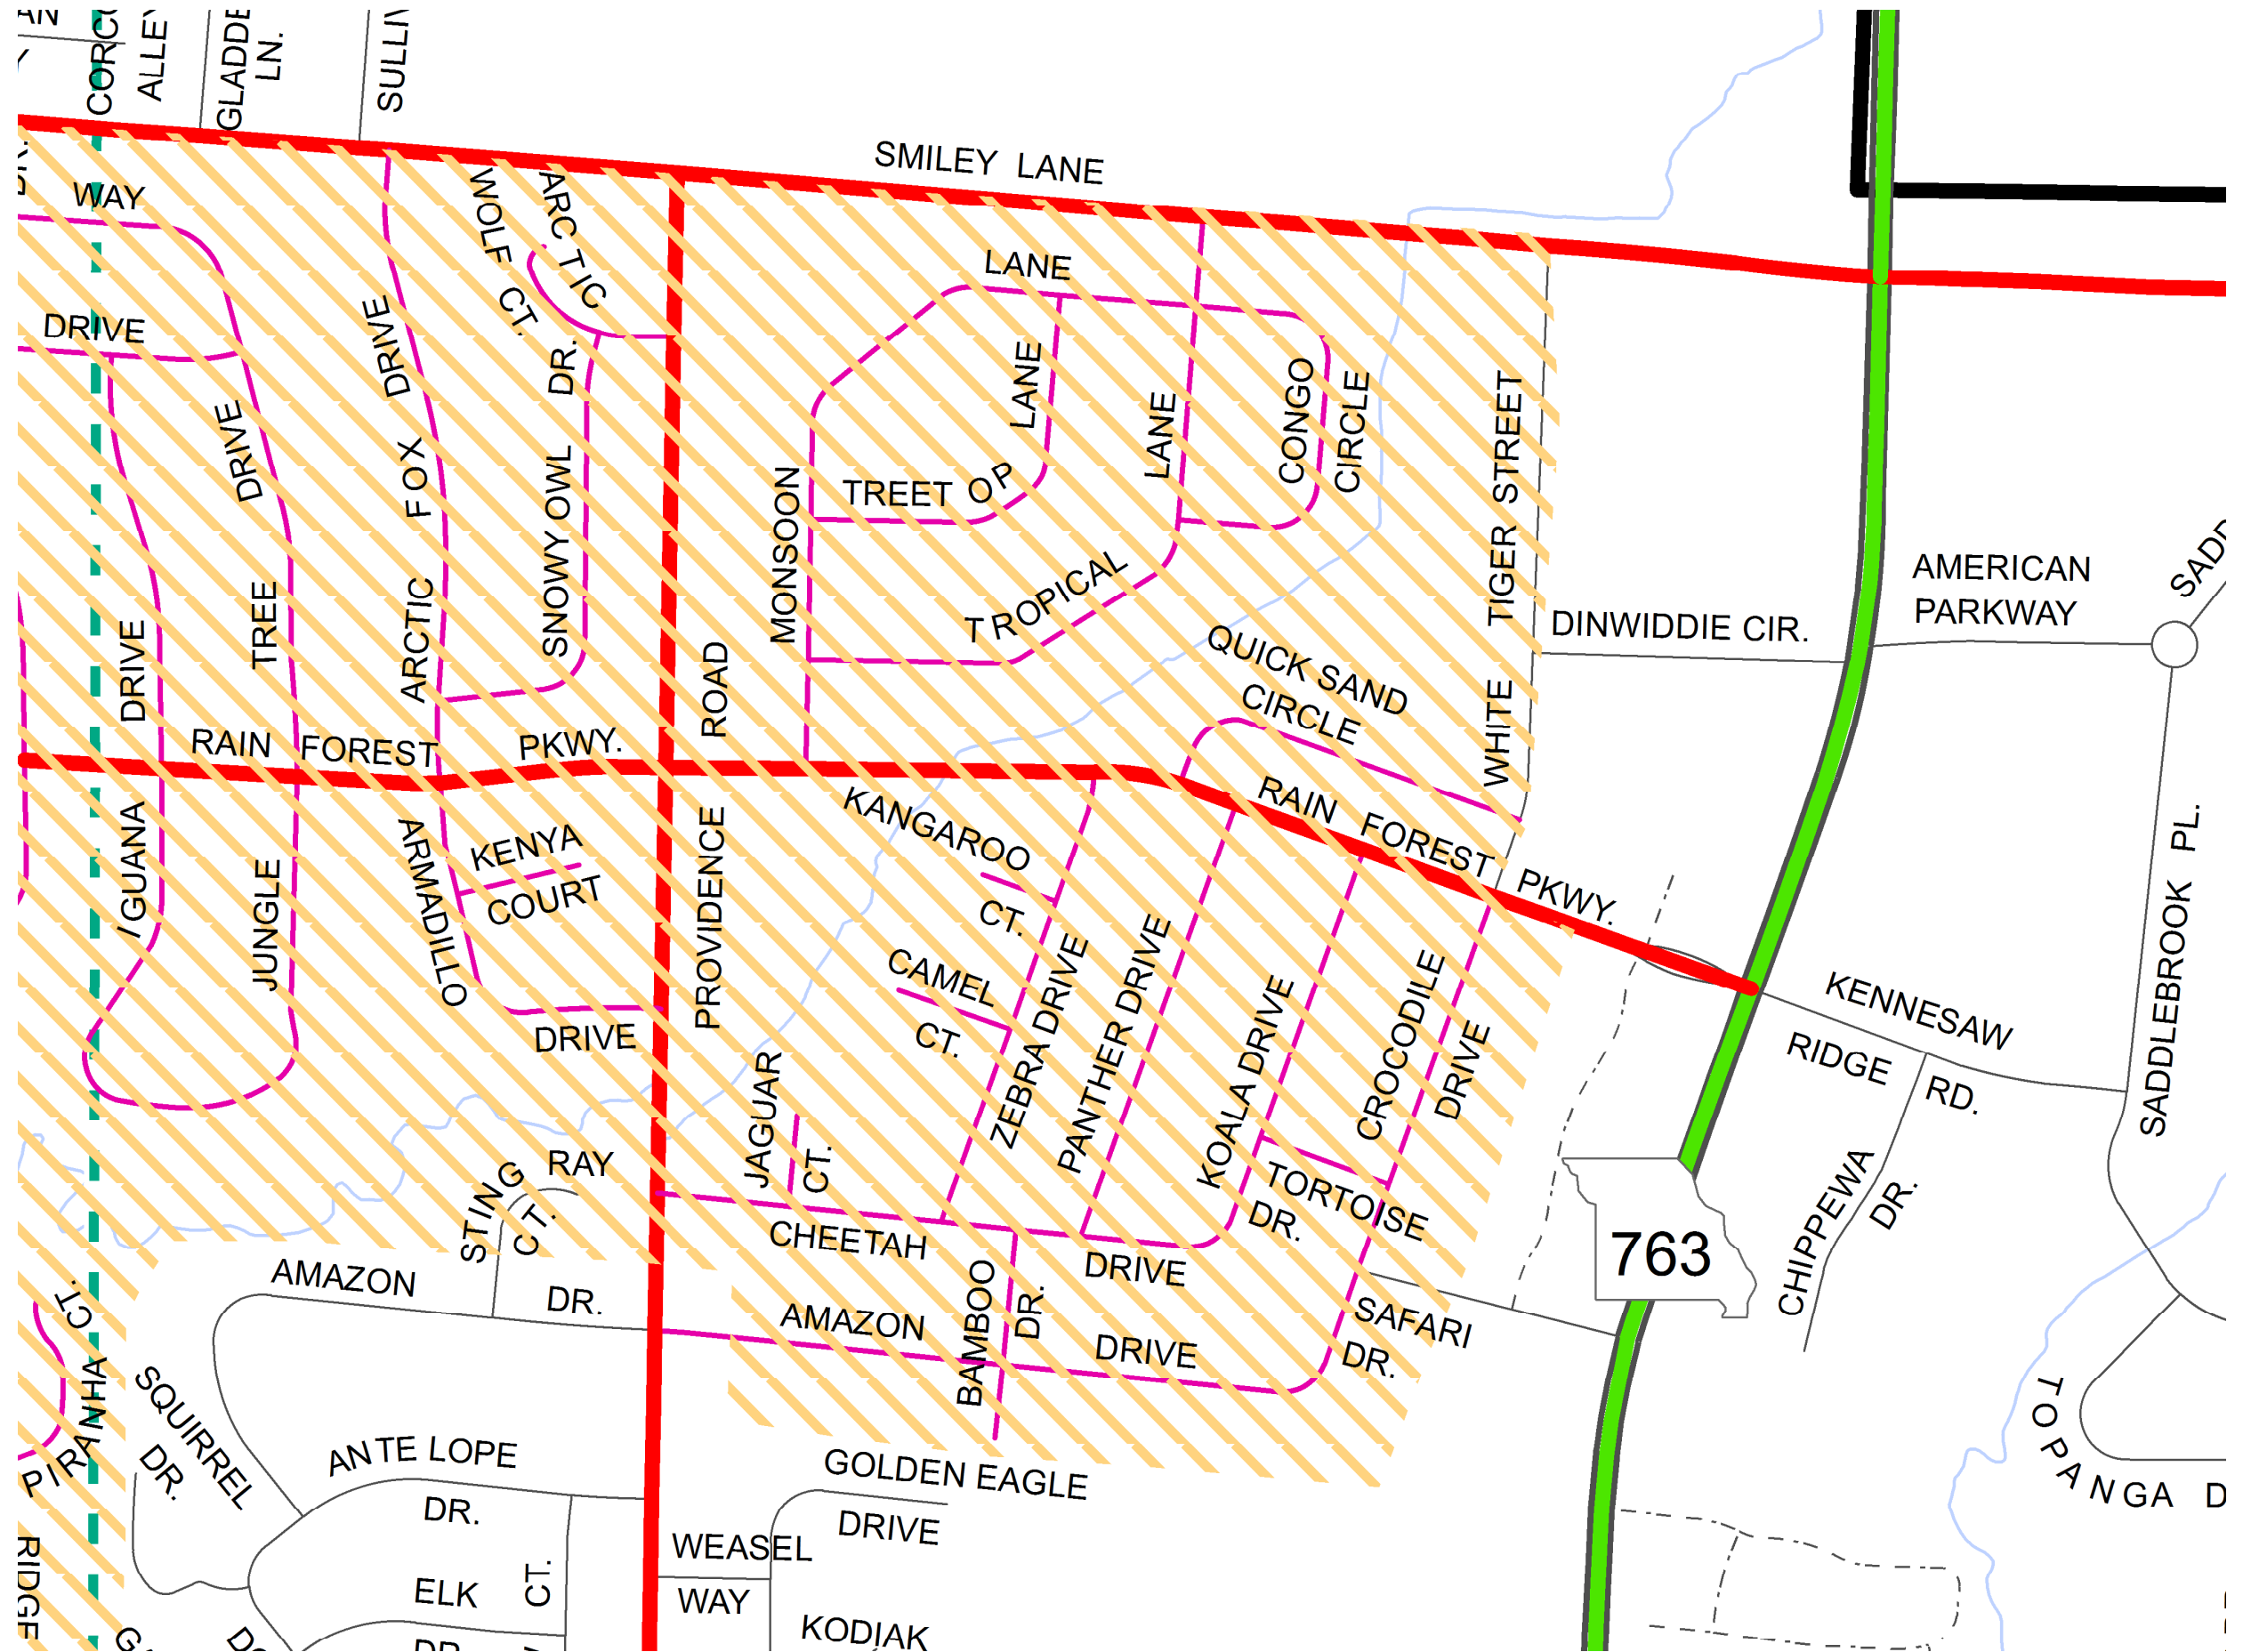

City of Columbia, Missouri
Snow Routes
Winter Weather
Season
2017-2018

Snow Route Priority

- City First Priority
- City Second Priority
- City Third Priority
- Priority Neighborhood Streets
- MODOT

City Priority Areas

- / / Downtown Priority Area
- / / Priority Neighborhoods
- Schools
- City Parks
- Government
- Trails
- Interstate or US Highways
- State Road
- Ramp
- Regular
- Private, Not Named
- Private, Named
- City Limit

Vanderveen Crossing Neighborhood - East

Last Updated: 11/30/2017