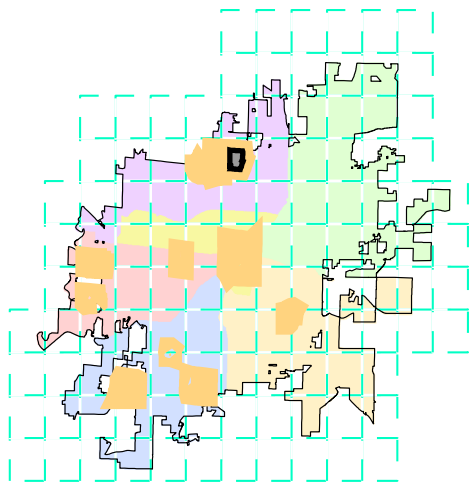

City of Columbia, Missouri
Snow Routes
Winter Weather
Season
2017-2018

Snow Route Priority

- City First Priority
- City Second Priority
- City Third Priority
- Priority Neighborhood Streets
- MODOT

City Priority Areas

- / / Downtown Priority Area
- / / Priority Neighborhoods
- Schools
- City Parks
- Government
- Trails
- Interstate or US Highways
- State Road
- Ramp
- Regular
- Private, Not Named
- Private, Named
- City Limit

Vanderveen Crossing Neighborhood - East

Last Updated: 11/30/2017