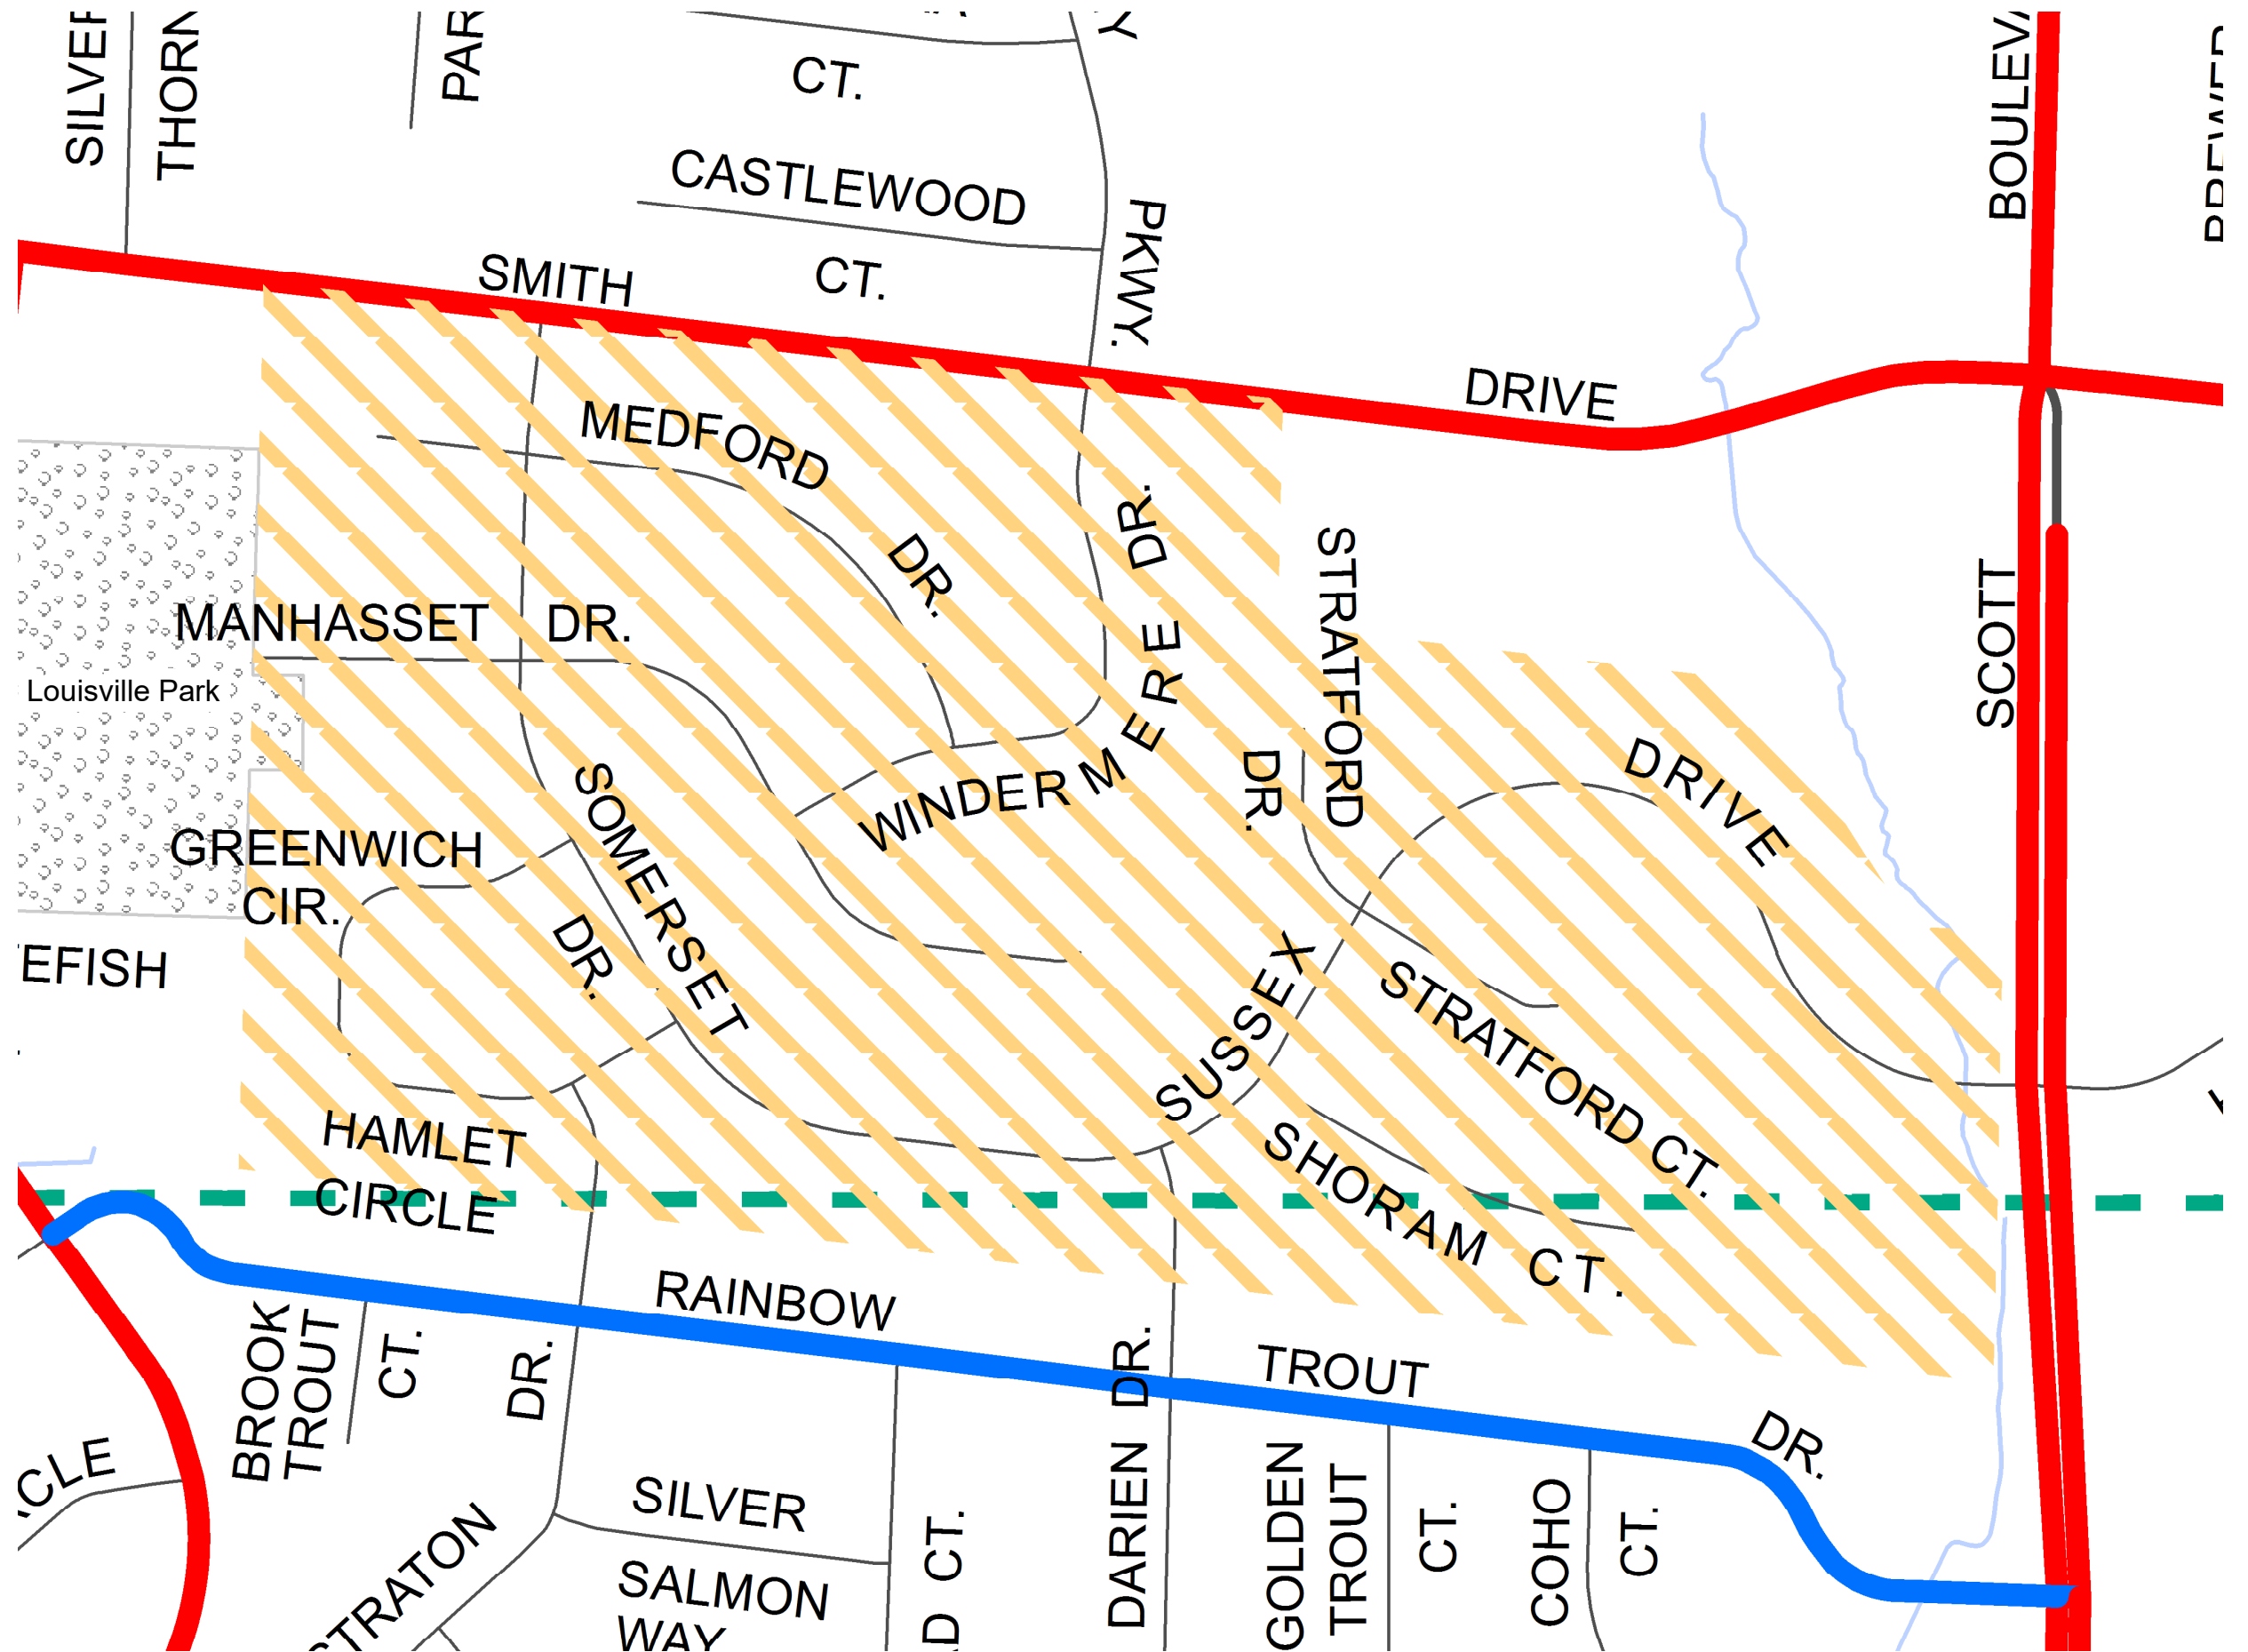

**City of Columbia, Missouri**  
**Snow Routes**  
**Winter Weather**  
**Season**  
**2017-2018**

**Snow Route Priority**

- City First Priority
- City Second Priority
- City Third Priority
- Priority Neighborhood Streets
- MODOT

**City Priority Areas**

- ▨ Downtown Priority Area
- ▨ Priority Neighborhoods
- Schools
- City Parks
- Government
- Trails
- Interstate or US Highways
- State Road
- Ramp
- Regular
- Private, Not Named
- Private, Named
- City Limit

**The Hamlet**

Last Updated: 11/30/2017